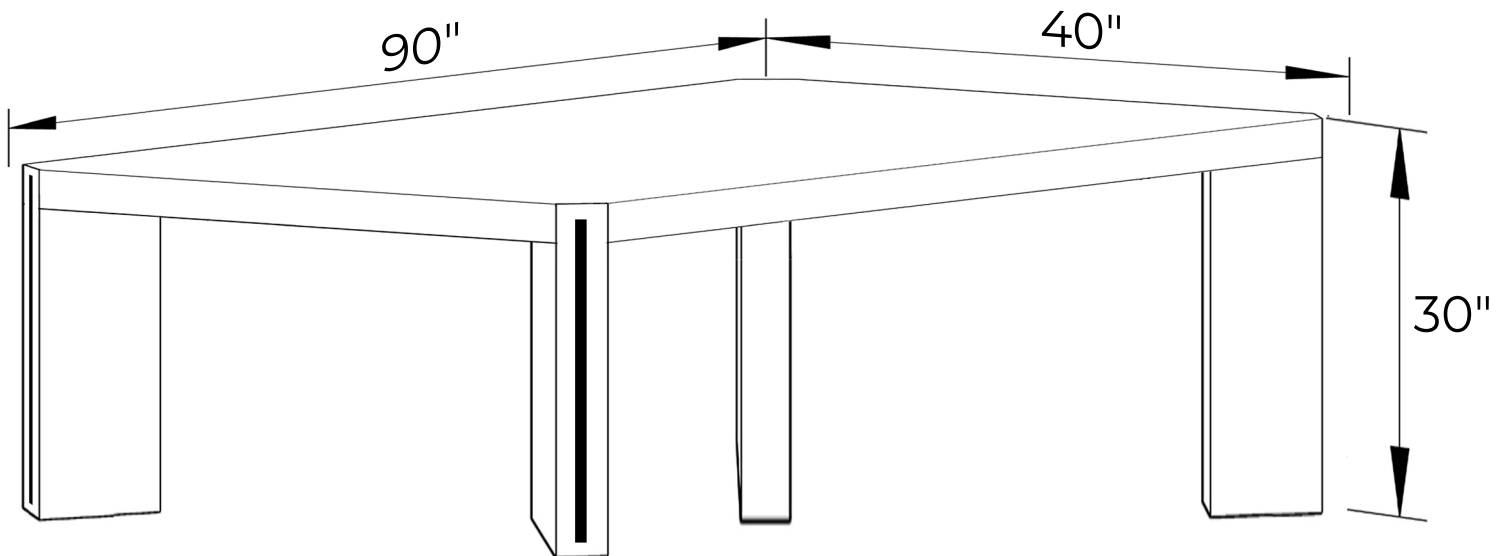

T DINING TABLE WITH METAL INLAY ON LEGS

TECHNICAL SHEET

DIMENSIONS

OVERALL LENGTH - 90"

OVERALL WIDTH - 40"

OVERALL HEIGHT - 30"

Atrian

www.atriani.com