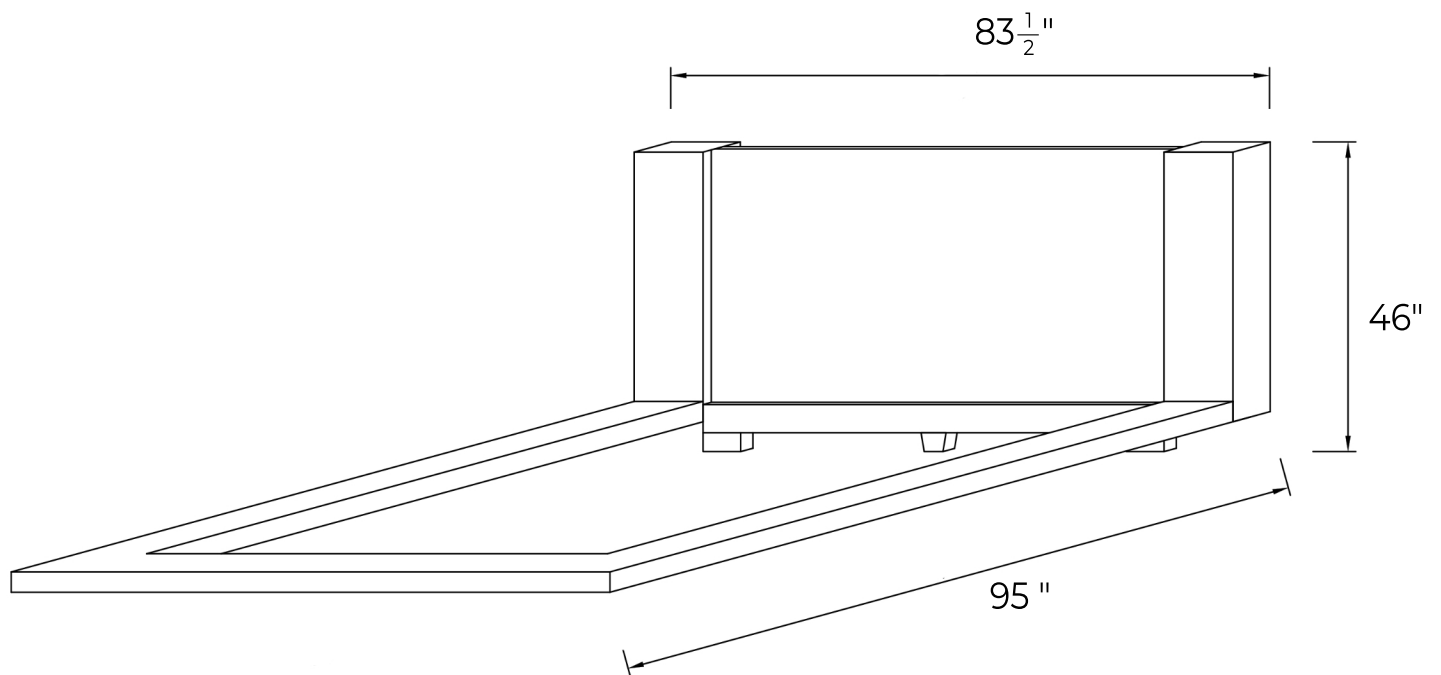

# SIGNORILE BED QUEEN

TECHNICAL SHEET

## DIMENSIONS

OVERALL WIDTH -  $83\frac{1}{2}$ "

OVERALL LENGTH - 95"

OVERALL HEIGHT - 46"

## DIMENSIONS

OVERALL WIDTH -  $99\frac{1}{2}$ "

OVERALL LENGTH - 95"

OVERALL HEIGHT - 46"