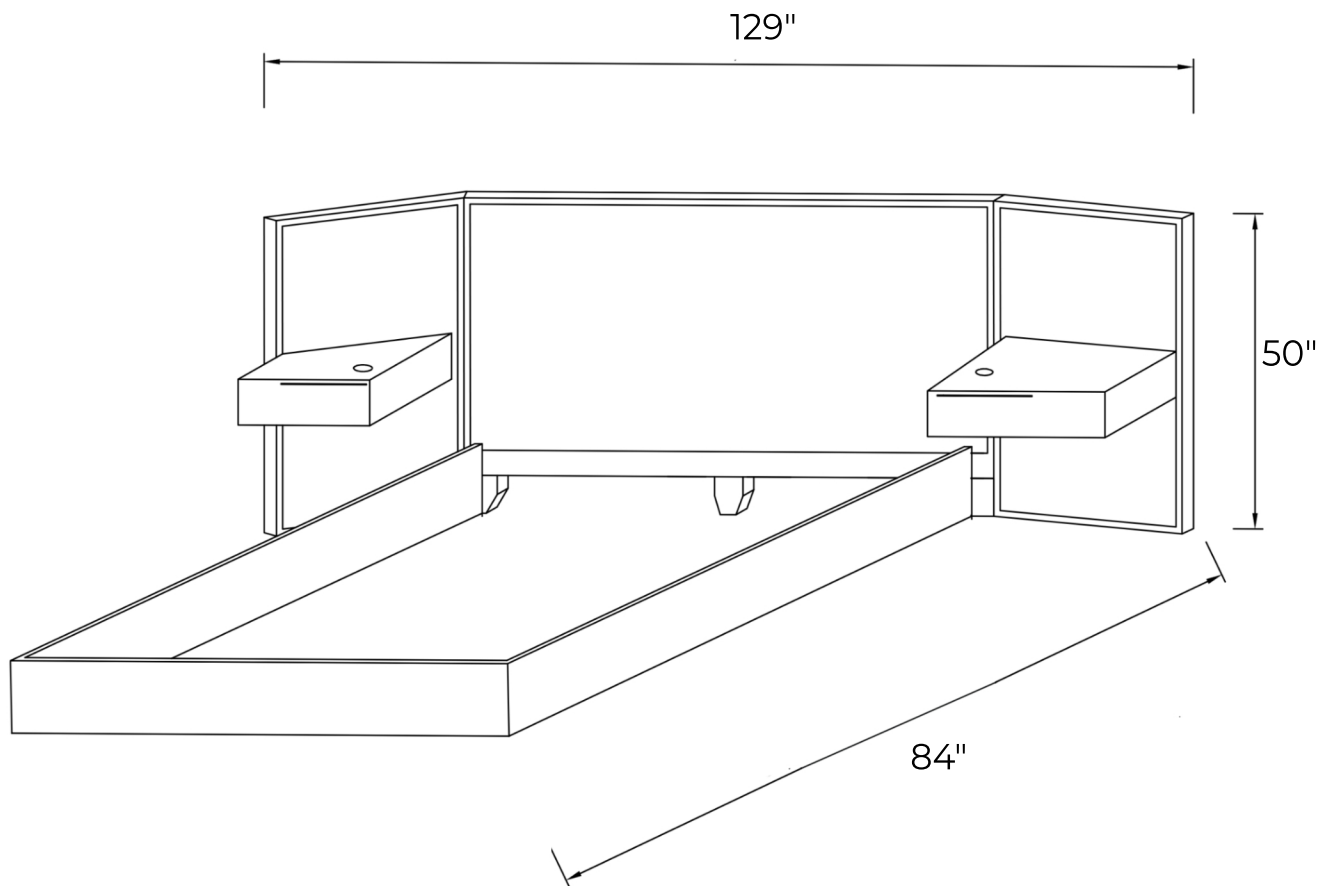

QUINTE BED QUEEN

TECHNICAL SHEET

DIMENSIONS

OVERALL WIDTH - 129"

OVERALL LENGTH - 84"

OVERALL HEIGHT - 50"

QUINTE BED KING

TECHNICAL SHEET

DIMENSIONS

OVERALL WIDTH - 146"

OVERALL LENGTH - 84"

OVERALL HEIGHT - 50"