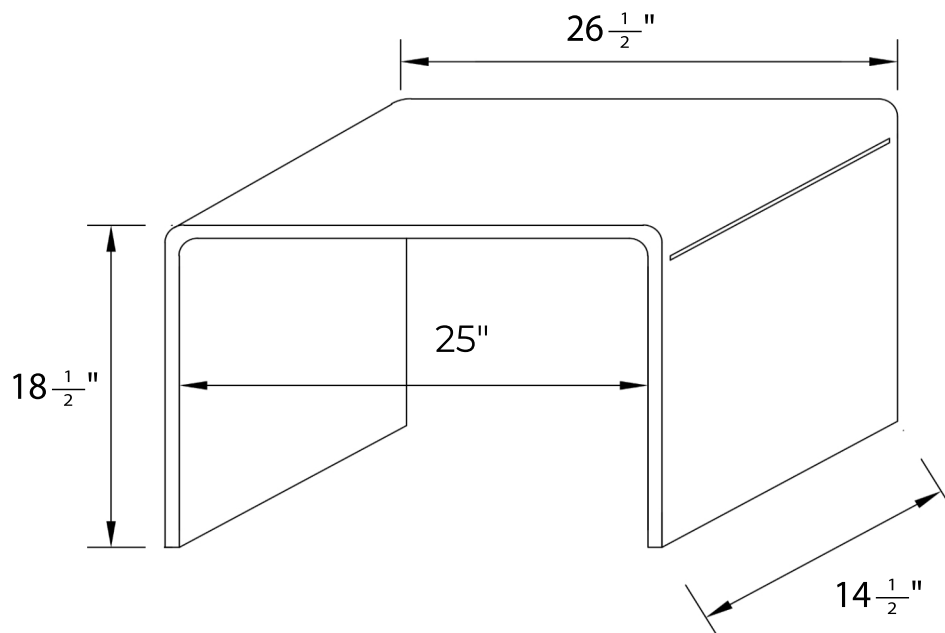

MINIMALO TABLE TRAY

TECHNICAL SHEET

DIMENSIONS

OVERALL LENGTH - $26\frac{1}{2}$ "

OVERALL WIDTH - $14\frac{1}{2}$ "

OVERALL HEIGHT - $18\frac{1}{2}$ "

MINIMALO CHAISE WITHOUT ARM

TECHNICAL SHEET

DIMENSIONS

OVERALL LENGTH - 97"

OVERALL WIDTH - 31"

OVERALL HEIGHT - 28"

SEAT DEPTH- 24"

SEAT HEIGHT- 17"

Atriani