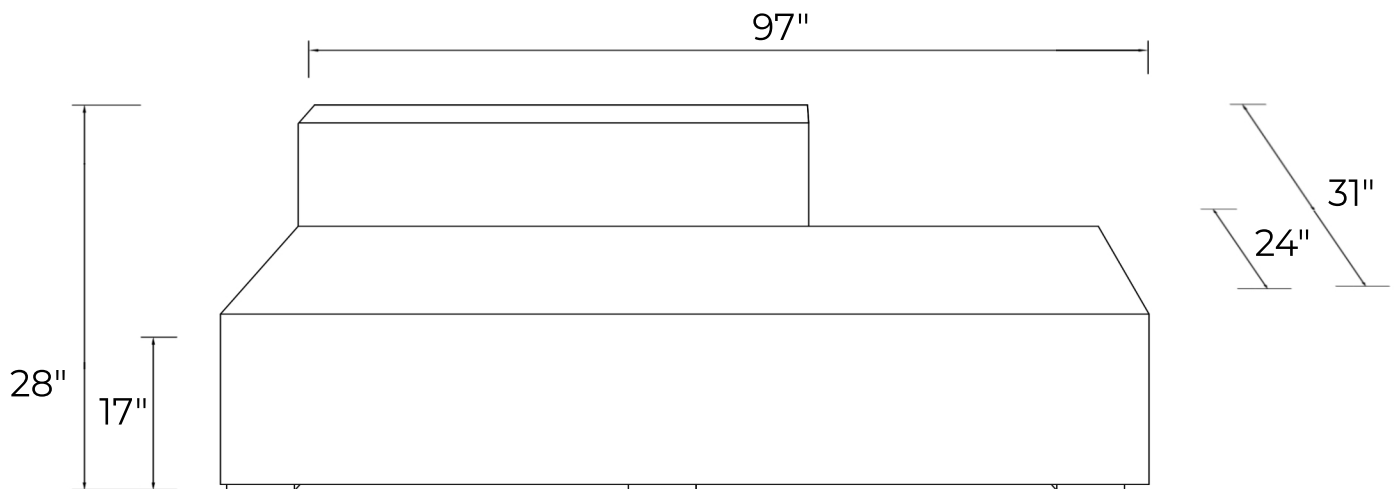

MINIMALO TABLE TRAY

TECHNICAL SHEET

DIMENSIONS

OVERALL LENGTH - $26\frac{1}{2}$ "

OVERALL WIDTH - $14\frac{1}{2}$ "

OVERALL HEIGHT - $18\frac{1}{2}$ "

MINIMALO CHAISE WITHOUT ARM

TECHNICAL SHEET

DIMENSIONS

OVERALL LENGTH - 97"

OVERALL WIDTH - 31"

OVERALL HEIGHT - 28"

SEAT DEPTH- 24"

SEAT HEIGHT- 17"

Atriani