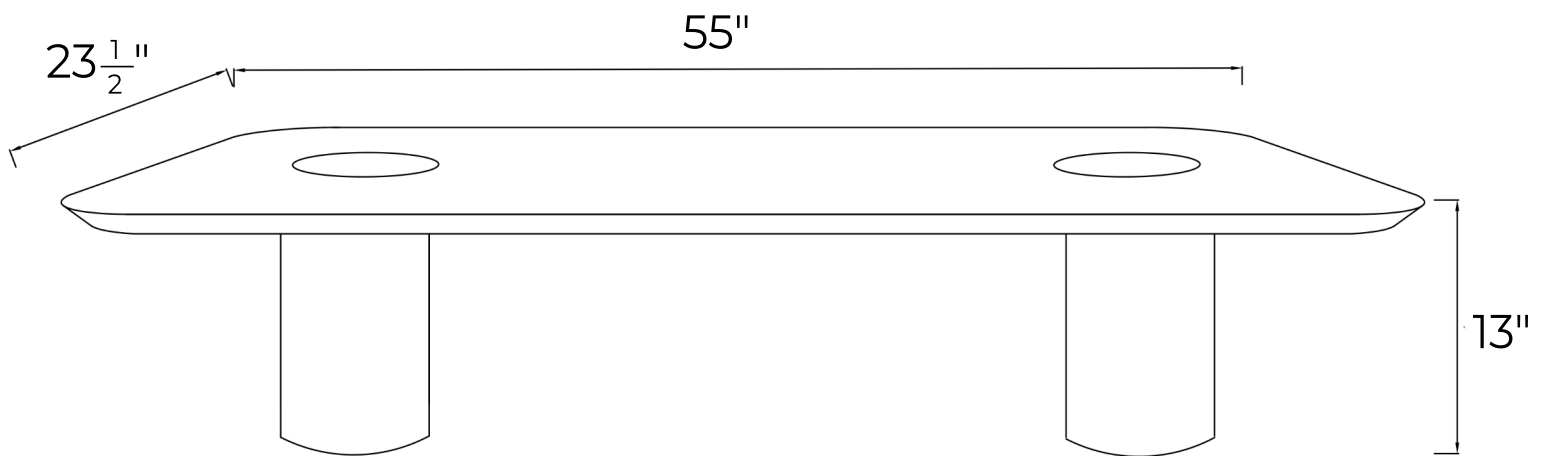

# MILANO COFFEE TABLE 55"

TECHNICAL SHEET

## DIMENSIONS

OVERALL LENGTH - 55"

OVERALL WIDTH - 23  $\frac{1}{2}$ "

OVERALL HEIGHT - 13"

*Atrian*

[www.atriani.com](http://www.atriani.com)