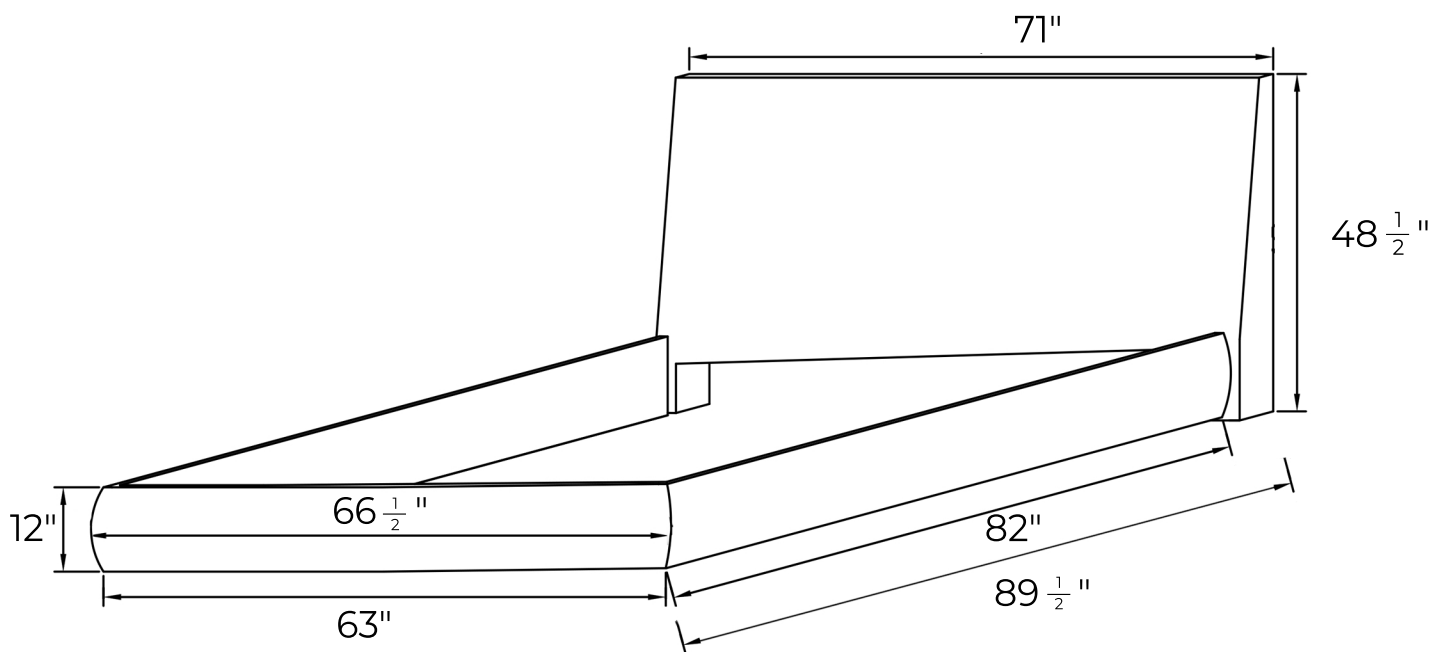

# LINEA BED QUEEN

TECHNICAL SHEET

## DIMENSIONS

OVERALL HEADBOARD WIDTH - 71"

OVERALL BEDSTEAD WIDTH -  $66\frac{1}{2}$ "

OVERALL LENGTH -  $89\frac{1}{2}$ "

OVERALL HEADBOARD HEIGHT -  $48\frac{1}{2}$ "

OVERALL BEDSTEAD HEIGHT - 12"

*Atriani*

# LINEA BED KING

TECHNICAL SHEET

## DIMENSIONS

OVERALL HEADBOARD WIDTH-  $87\frac{1}{2}$ "

OVERALL BEDSTEAD WIDTH-  $82\frac{1}{2}$ "

OVERALL LENGTH-  $89\frac{1}{2}$ "

OVERALL HEADBOARD HEIGHT -  $48\frac{1}{2}$ "

OVERALL BEDSTEAD HEIGHT - 12"