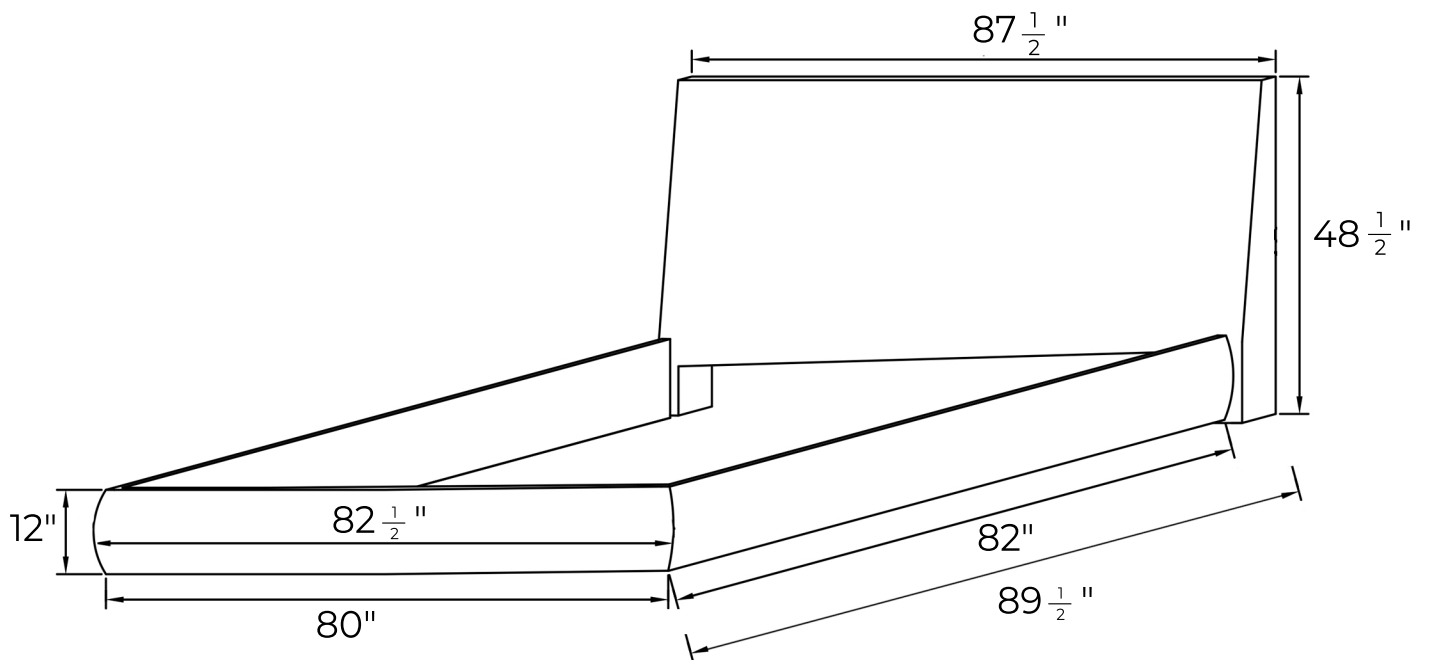

## DIMENSIONS

OVERALL HEADBOARD WIDTH - 71"

OVERALL BEDSTEAD WIDTH -  $66\frac{1}{2}$ "

OVERALL LENGTH -  $89\frac{1}{2}$ "

OVERALL HEADBOARD HEIGHT -  $48\frac{1}{2}$ "

OVERALL BEDSTEAD HEIGHT - 12"

*Atriani*

## DIMENSIONS

OVERALL HEADBOARD WIDTH-  $87\frac{1}{2}$ "

OVERALL BEDSTEAD WIDTH-  $82\frac{1}{2}$ "

OVERALL LENGTH-  $89\frac{1}{2}$ "

OVERALL HEADBOARD HEIGHT -  $48\frac{1}{2}$ "

OVERALL BEDSTEAD HEIGHT - 12"