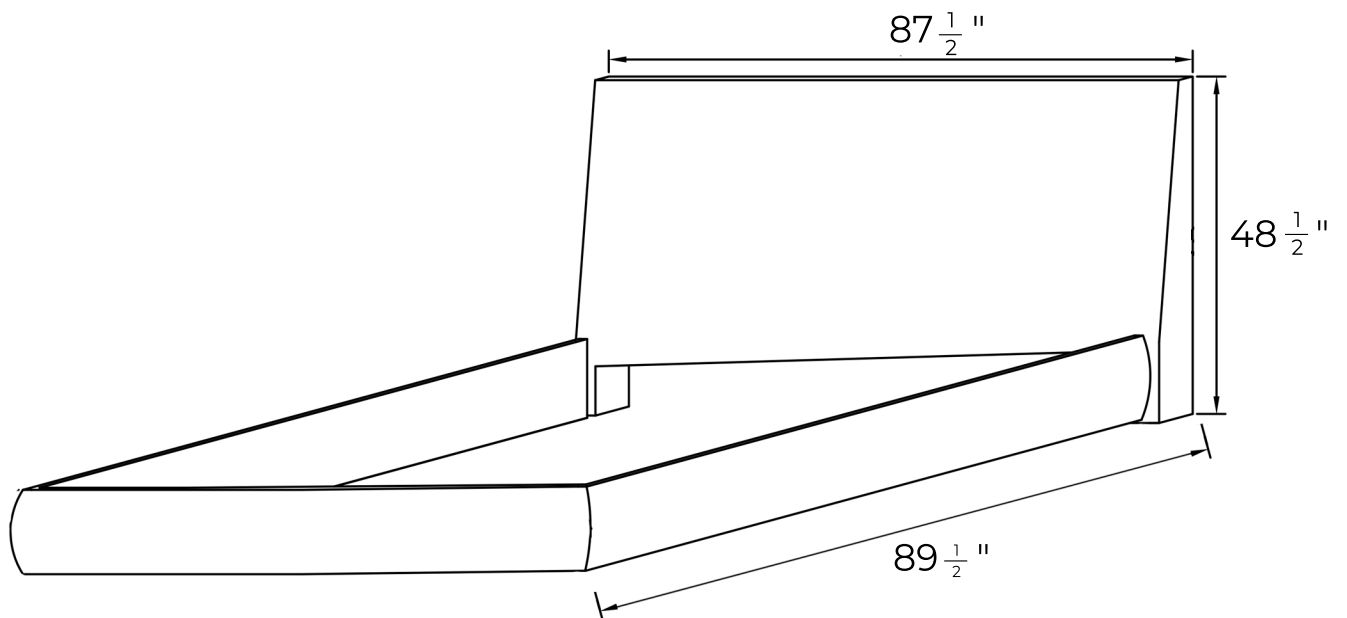

LINEA BED KING

TECHNICAL SHEET

DIMENSIONS

OVERALL WIDTH- $87 \frac{1}{2}$ "

OVERALL LENGTH- $89 \frac{1}{2}$ "

OVERALL HEIGHT - $48 \frac{1}{2}$ "

Atrian

www.atriani.com

LINEA BED QUEEN

TECHNICAL SHEET

DIMENSIONS

OVERALL WIDTH - 71"

OVERALL LENGTH - $89\frac{1}{2}$ "

OVERALL HEIGHT - $48\frac{1}{2}$ "