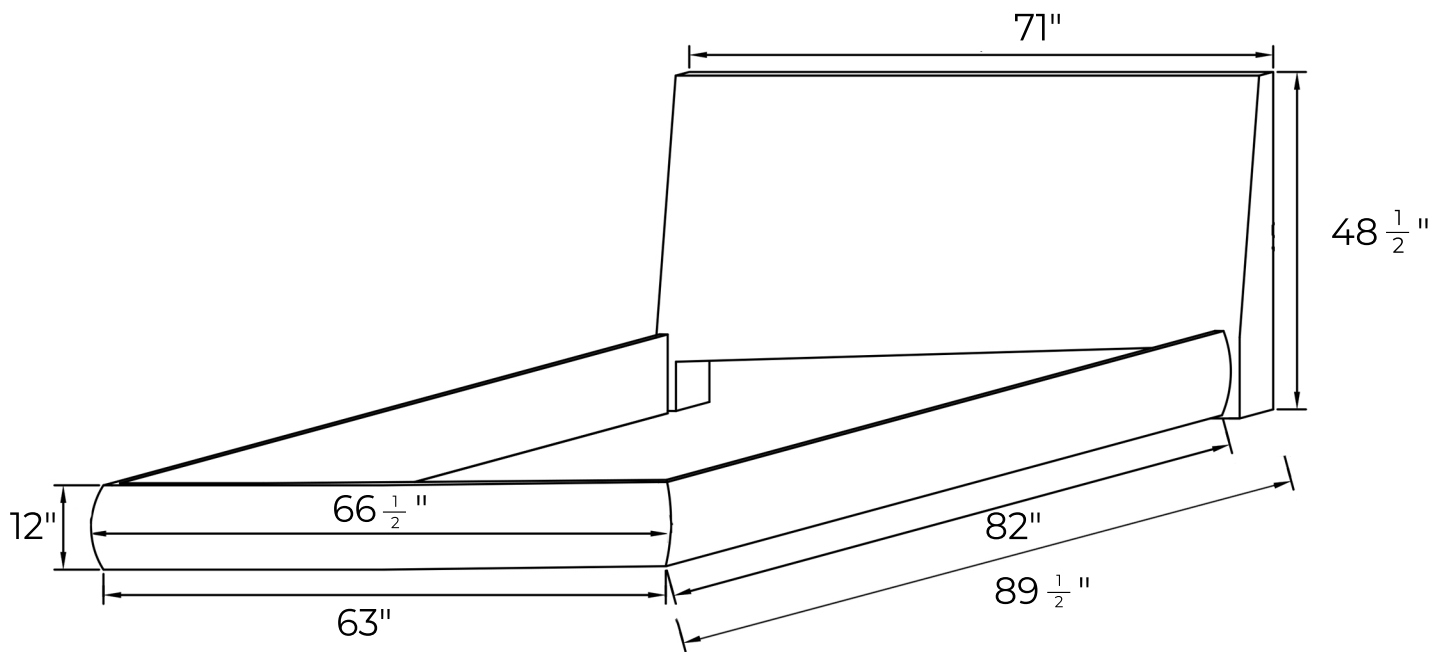

## DIMENSIONS

OVERALL HEADBOARD WIDTH-  $87\frac{1}{2}$ "

OVERALL BEDSTEAD WIDTH-  $82\frac{1}{2}$ "

OVERALL LENGTH-  $89\frac{1}{2}$ "

OVERALL HEADBOARD HEIGHT -  $48\frac{1}{2}$ "

OVERALL BEDSTEAD HEIGHT - 12"

## DIMENSIONS

OVERALL HEADBOARD WIDTH - 71"

OVERALL BEDSTEAD WIDTH -  $66\frac{1}{2}$ "

OVERALL LENGTH -  $89\frac{1}{2}$ "

OVERALL HEADBOARD HEIGHT -  $48\frac{1}{2}$ "

OVERALL BEDSTEAD HEIGHT - 12"

*Atriani*