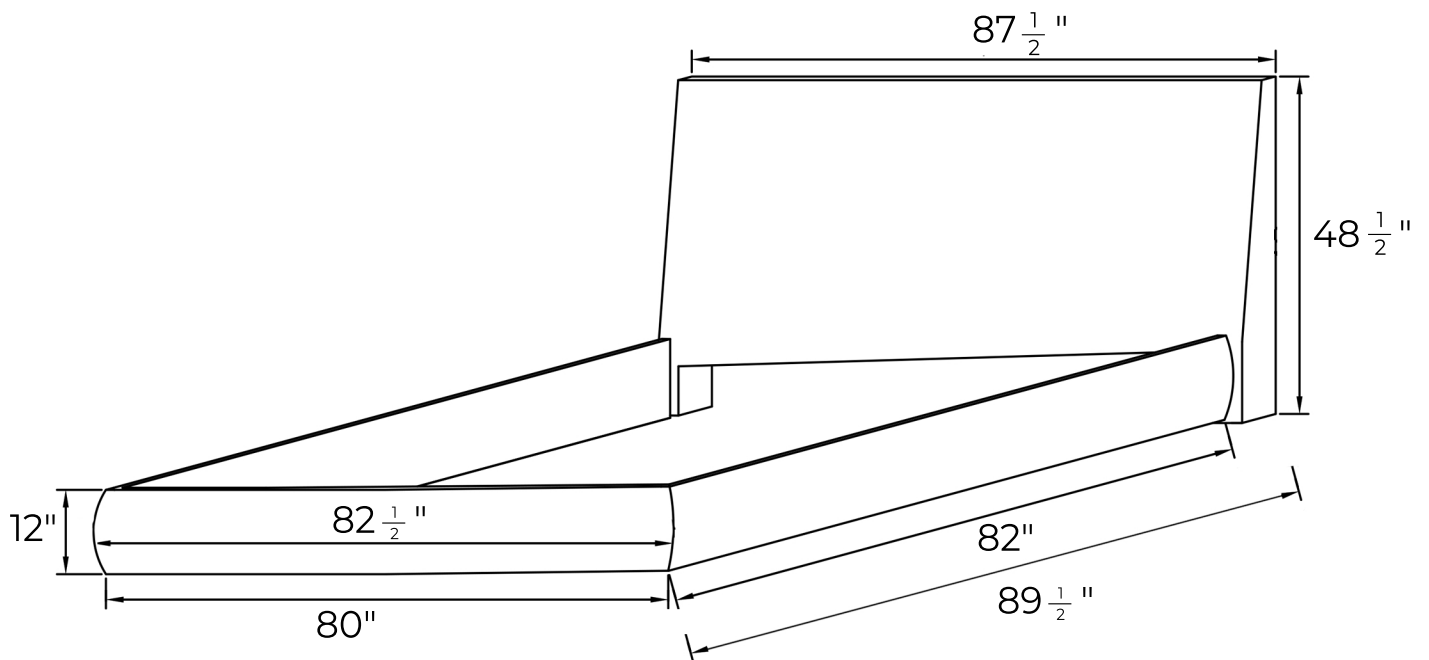

## DIMENSIONS

OVERALL HEADBOARD WIDTH-  $87\frac{1}{2}$ "

OVERALL BEDSTEAD WIDTH-  $82\frac{1}{2}$ "

OVERALL LENGTH-  $89\frac{1}{2}$ "

OVERALL HEADBOARD HEIGHT -  $48\frac{1}{2}$ "

OVERALL BEDSTEAD HEIGHT - 12"

## DIMENSIONS

OVERALL HEADBOARD WIDTH - 71"

OVERALL BEDSTEAD WIDTH -  $66\frac{1}{2}$ "

OVERALL LENGTH -  $89\frac{1}{2}$ "

OVERALL HEADBOARD HEIGHT -  $48\frac{1}{2}$ "

OVERALL BEDSTEAD HEIGHT - 12"

*Atriani*