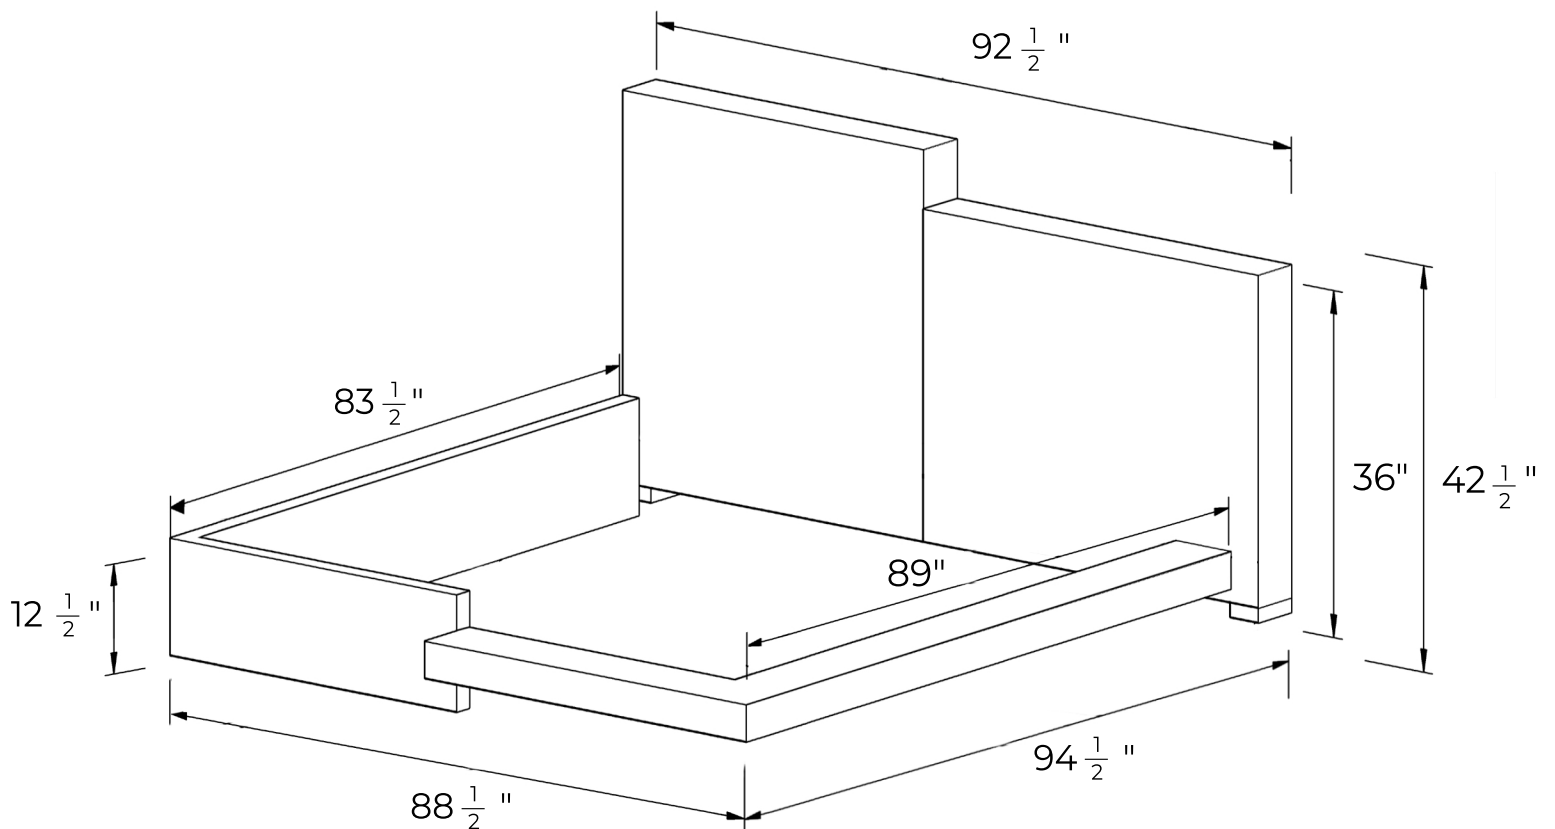

FINEZI BED KING

TECHNICAL SHEET

DIMENSIONS

OVERALL HEADBOARD WIDTH- $92 \frac{1}{2}$ "

OVERALL BEDSTEAD WIDTH- $88 \frac{1}{2}$ "

OVERALL LENGTH - $94 \frac{1}{2}$ "

OVERALL HEADBOARD HEIGHT - $42 \frac{1}{2}$ "

OVERALL BEDSTEAD HEIGHT - $12 \frac{1}{2}$ "

FINEZI BED QUEEN

TECHNICAL SHEET

DIMENSIONS

OVERALL HEADBOARD LENGTH - $76\frac{1}{2}$ "

OVERALL BEDSTEAD WIDTH- 72"

OVERALL LENGTH - $94\frac{1}{2}$ "

OVERALL HEADBOARD HEIGHT - $42\frac{1}{2}$ "

OVERALL BEDSTEAD HEIGHT - $12\frac{1}{2}$ "