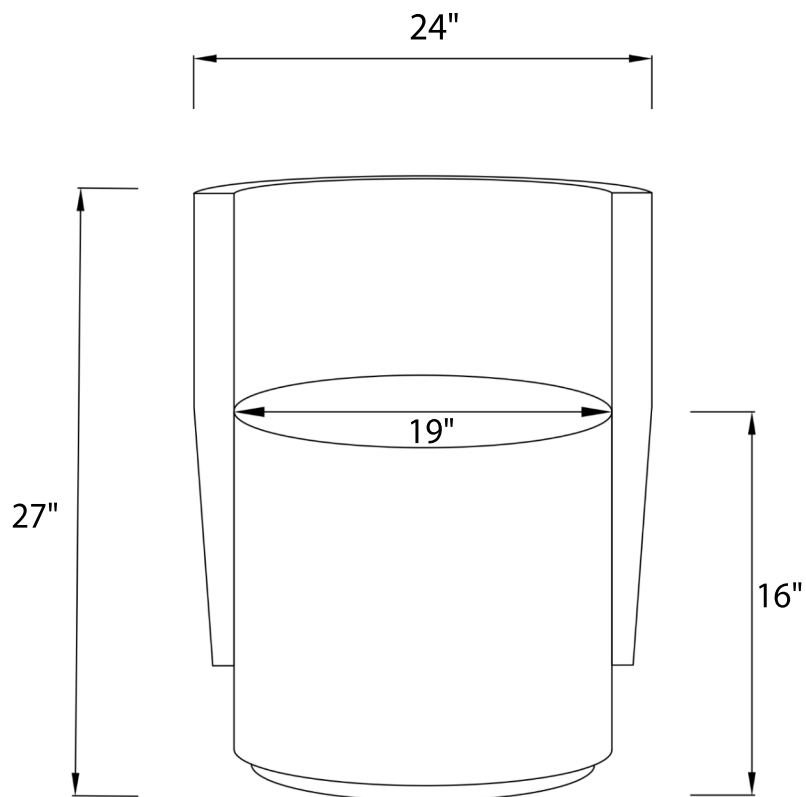

CURVA CHAIR

TECHNICAL SHEET

DIMENSIONS

OVERALL WIDTH - 24"

OVERALL HEIGHT - 27 "

SEAT HEIGHT - 16 "

SEAT DEPTH - 19 "

SWIVEL CURVA CHAIR

TECHNICAL SHEET

DIMENSIONS

OVERALL WIDTH - 24"

OVERALL HEIGHT - 27 $\frac{1}{2}$ "

SEAT HEIGHT - 16 $\frac{1}{2}$ "

SEAT DEPTH - 19 "