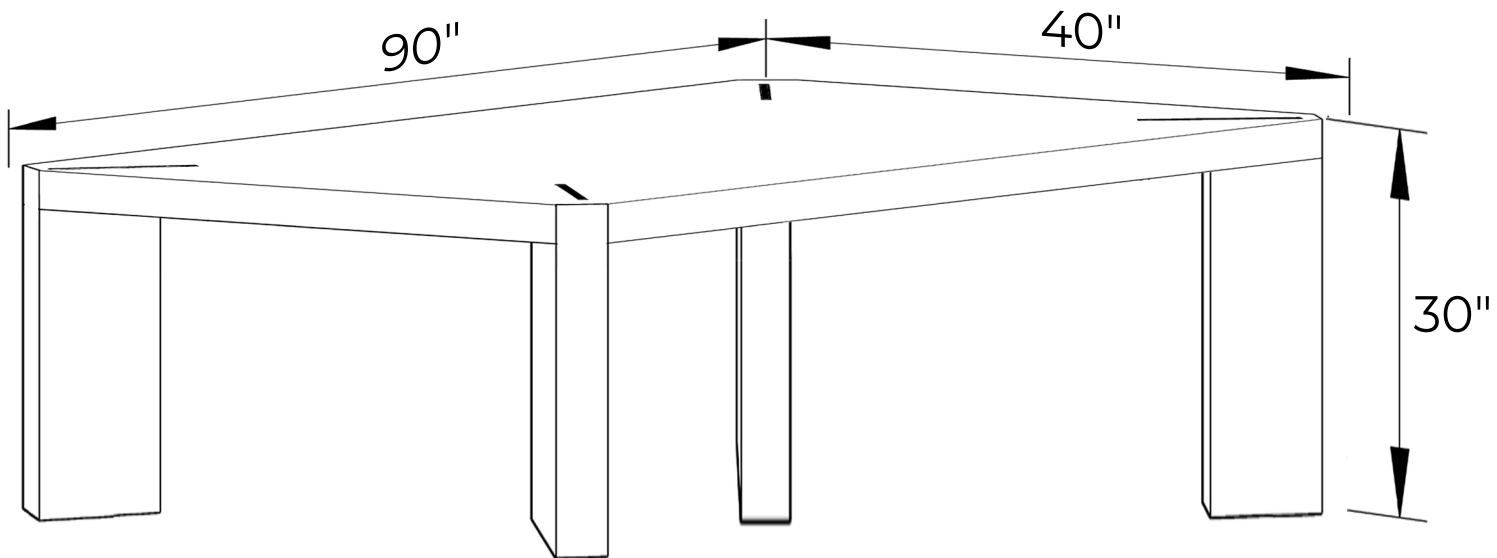

T DINING TABLE WITH METAL INLAY ON TOP

TECHNICAL SHEET

DIMENSIONS

OVERALL LENGTH - 90"

OVERALL WIDTH - 40"

OVERALL HEIGHT - 30"

T DINING TABLE WITH METAL INLAY ON LEGS

TECHNICAL SHEET

DIMENSIONS

OVERALL LENGTH - 90"

OVERALL WIDTH - 40"

OVERALL HEIGHT - 30"