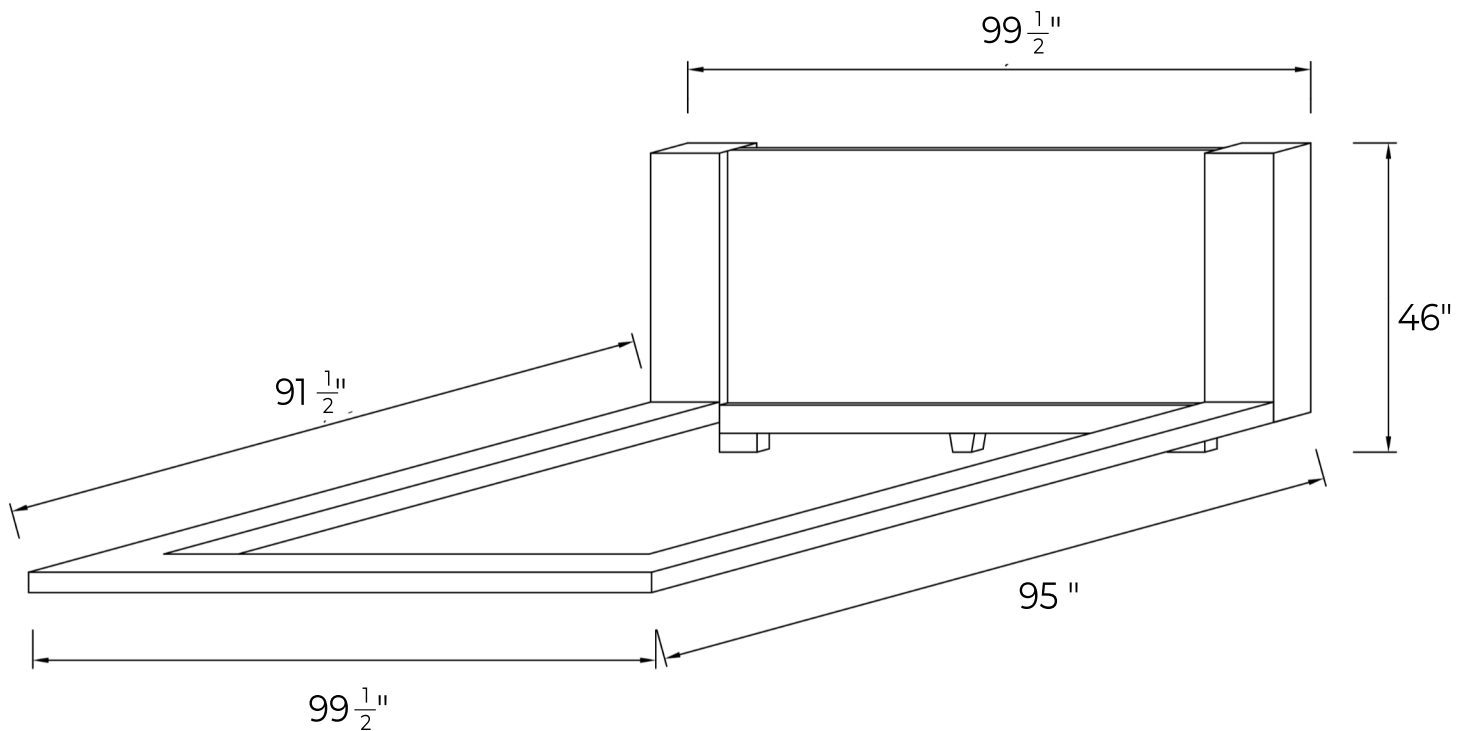

SIGNORILE BED KING

TECHNICAL SHEET

DIMENSIONS

OVERALL HEADBOARD WIDTH - $99\frac{1}{2}$ "

OVERALL BEDSTEAD WIDTH - $99\frac{1}{2}$ "

OVERALL LENGTH - 95"

OVERALL HEADBOARD HEIGHT - 46"

SIGNORILE BED QUEEN

TECHNICAL SHEET

DIMENSIONS

OVERALL HEADBOARD WIDTH - $83 \frac{1}{2}$ "

OVERALL BEDSTEAD WIDTH - $83 \frac{1}{2}$ "

OVERALL LENGTH - 95"

OVERALL HEADBOARD HEIGHT - 46"

Atriani