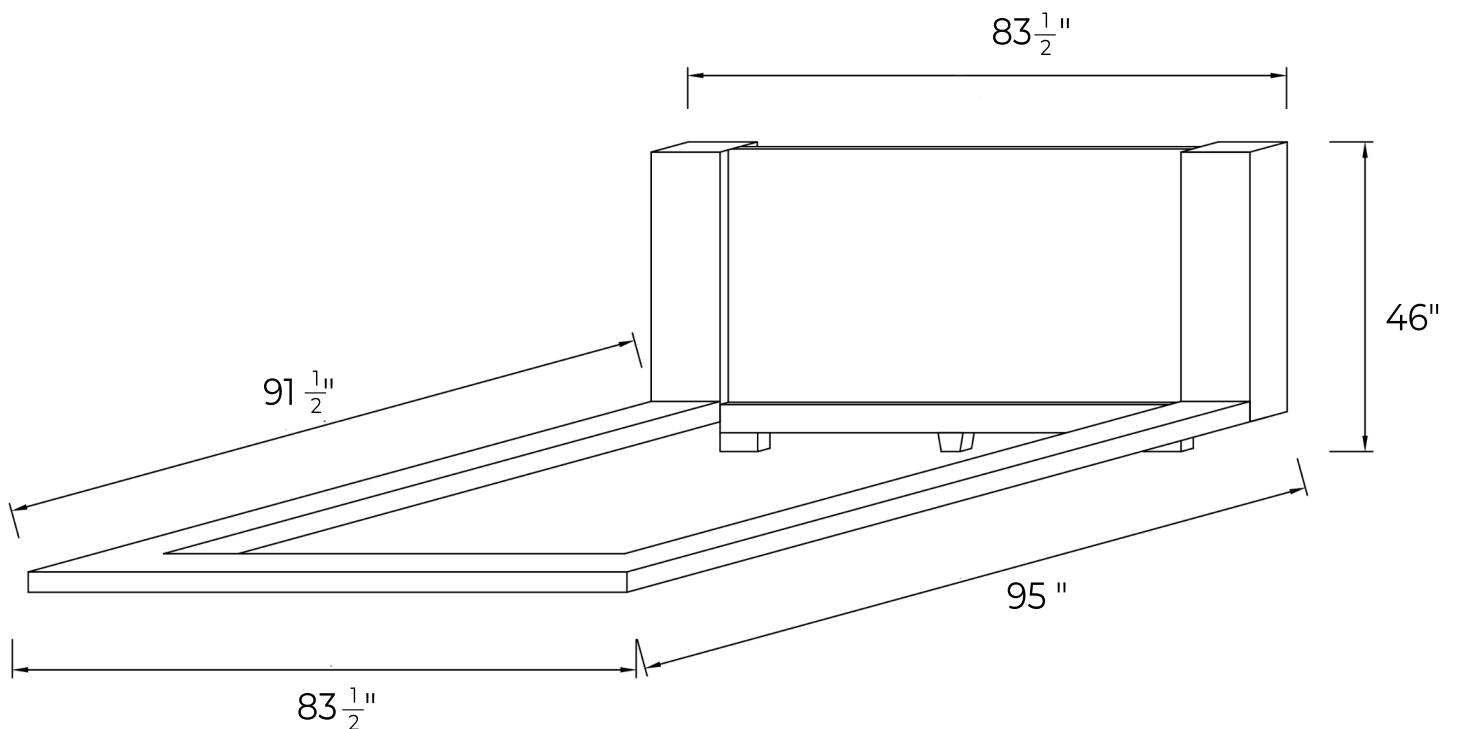

SIGNORILE BED KING

TECHNICAL SHEET

DIMENSIONS

OVERALL HEADBOARD WIDTH - $99\frac{1}{2}$ "

OVERALL BEDSTEAD WIDTH - $99\frac{1}{2}$ "

OVERALL LENGTH - 95"

OVERALL HEADBOARD HEIGHT - 46"

SIGNORILE BED QUEEN

TECHNICAL SHEET

DIMENSIONS

OVERALL HEADBOARD WIDTH - $83 \frac{1}{2}$ "

OVERALL BEDSTEAD WIDTH - $83 \frac{1}{2}$ "

OVERALL LENGTH - 95"

OVERALL HEADBOARD HEIGHT - 46"

Atriani