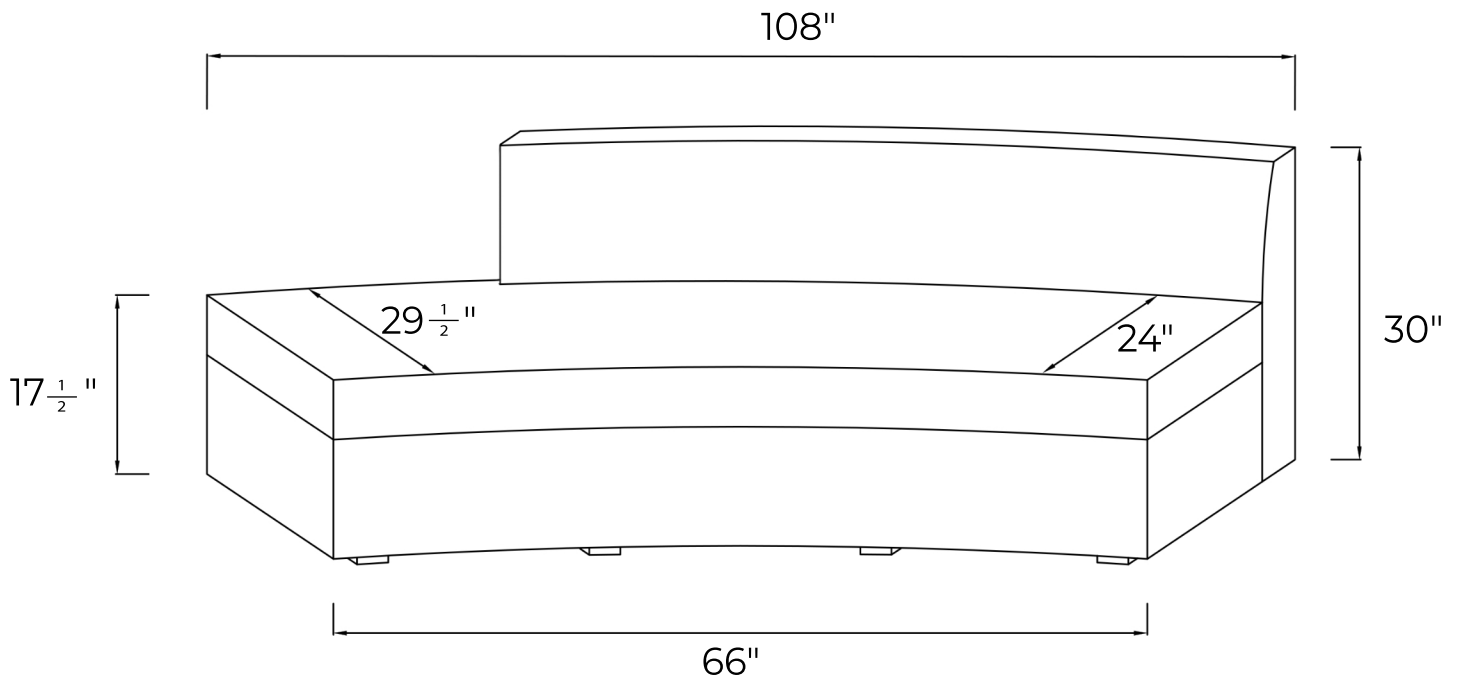

CURVA SOFA LEFT HAND

TECHNICAL SHEET

DIMENSIONS

OVERALL LENGTH - 108"

OVERALL WIDTH - 43"

OVERALL HEIGHT - 30"

SEAT DEPTH - 24"

SEAT HEIGHT - $17\frac{1}{2}$ "

Atriani

CURVA SOFA RIGHT HAND

TECHNICAL SHEET

DIMENSIONS

OVERALL LENGTH - 108"

OVERALL WIDTH - 43"

OVERALL HEIGHT - 30"

SEAT DEPTH - 24"

SEAT HEIGHT - $17\frac{1}{2}$ "

Atriani