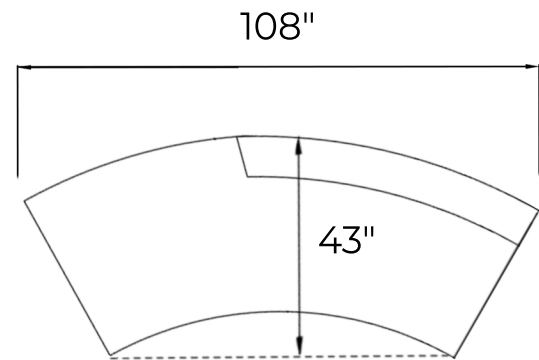

CURVA SOFA LEFT HAND

TECHNICAL SHEET

DIMENSIONS

OVERALL LENGTH - 108"

OVERALL WIDTH - 43"

OVERALL HEIGHT - 30"

SEAT DEPTH - 24"

SEAT HEIGHT - $17\frac{1}{2}$ "

Atriani

CURVA SOFA RIGHT HAND

TECHNICAL SHEET

DIMENSIONS

OVERALL LENGTH - 108"

OVERALL WIDTH - 43"

OVERALL HEIGHT - 30"

SEAT DEPTH - 24"

SEAT HEIGHT - $17\frac{1}{2}$ "

Atriani