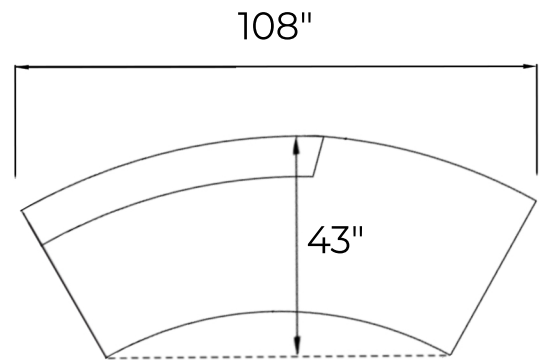

CURVA SOFA LEFT HAND

TECHNICAL SHEET

DIMENSIONS

OVERALL LENGTH - 108"

OVERALL WIDTH - 43"

OVERALL HEIGHT - 30"

SEAT DEPTH - 24"

SEAT HEIGHT - $17\frac{1}{2}$ "

Atriani

CURVA SOFA RIGHT HAND

TECHNICAL SHEET

DIMENSIONS

OVERALL LENGTH - 108"

OVERALL WIDTH - 43"

OVERALL HEIGHT - 30"

SEAT DEPTH - 24"

SEAT HEIGHT - $17\frac{1}{2}$ "

Atriani