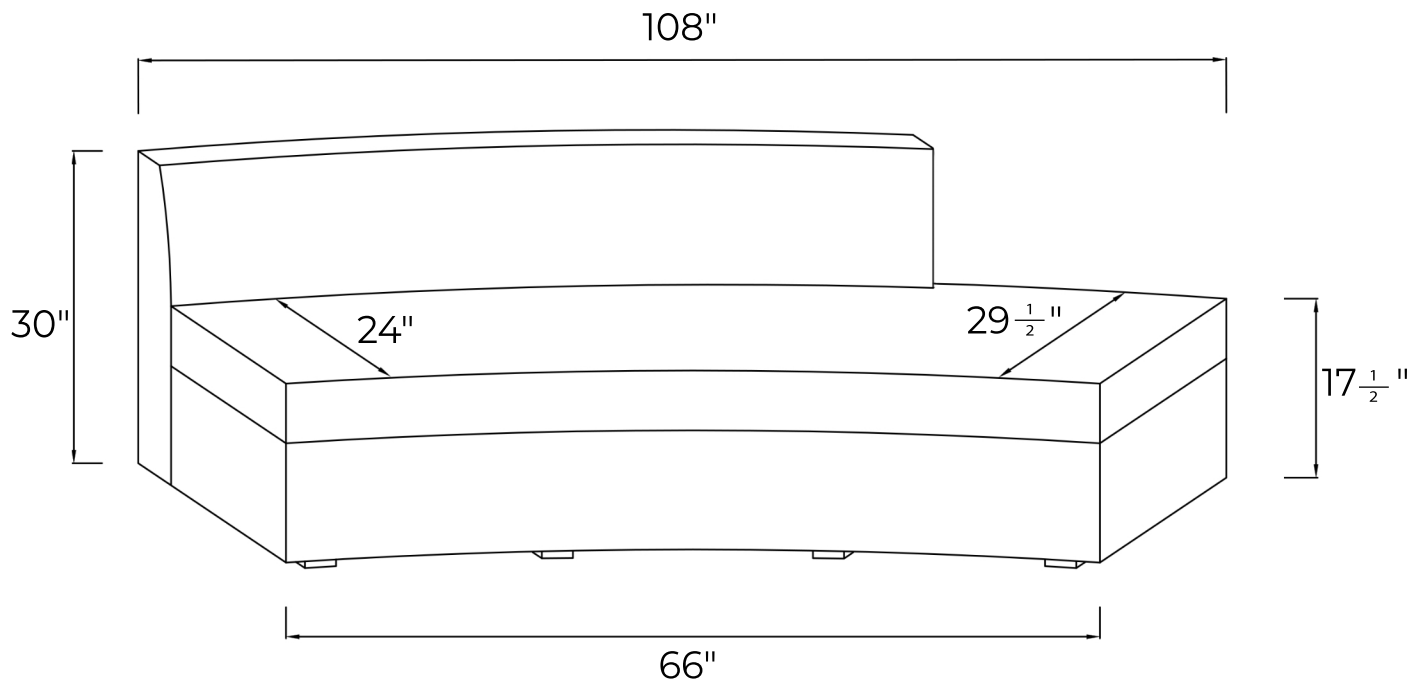

CURVA SOFA LEFT HAND

TECHNICAL SHEET

DIMENSIONS

OVERALL LENGTH - 108"

OVERALL WIDTH - 43"

OVERALL HEIGHT - 30"

SEAT DEPTH - 24"

SEAT HEIGHT - $17\frac{1}{2}$ "

Atriani

CURVA SOFA RIGHT HAND

TECHNICAL SHEET

DIMENSIONS

OVERALL LENGTH - 108"

OVERALL WIDTH - 43"

OVERALL HEIGHT - 30"

SEAT DEPTH - 24"

SEAT HEIGHT - $17\frac{1}{2}$ "

Atriani