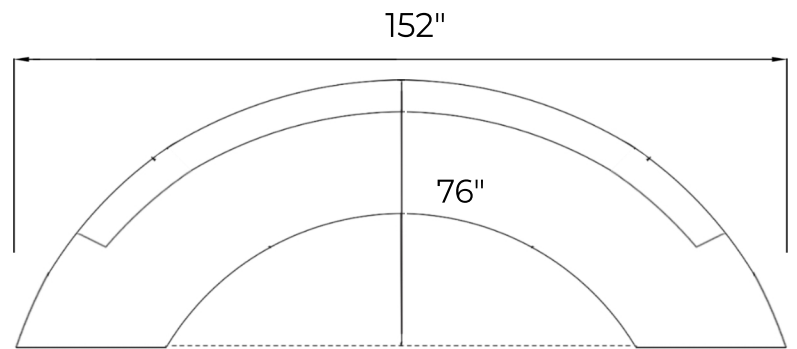

# CURVA SEMI CIRCLE SOFA

TECHNICAL SHEET

## DIMENSIONS

OVERALL LENGTH - 152"

OVERALL WIDTH - 76"

OVERALL HEIGHT - 30"

SEAT DEPTH - 24"

SEAT HEIGHT -  $17\frac{1}{2}$ "

*Atriani*

www.atriani.com