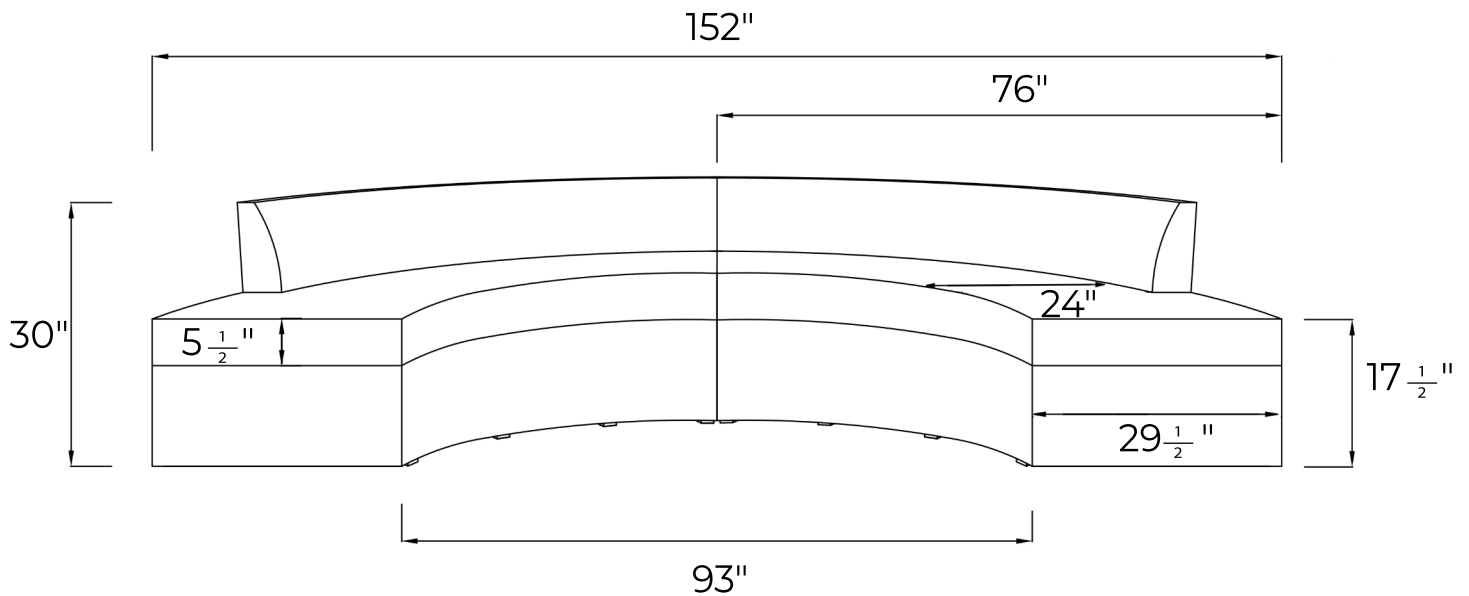

# CURVA SEMI CIRCLE SOFA

TECHNICAL SHEET

## DIMENSIONS

OVERALL LENGTH - 152"

OVERALL WIDTH - 76"

OVERALL HEIGHT - 30"

SEAT DEPTH - 24"

SEAT HEIGHT -  $17\frac{1}{2}$ "

*Atriani*

www.atriani.com