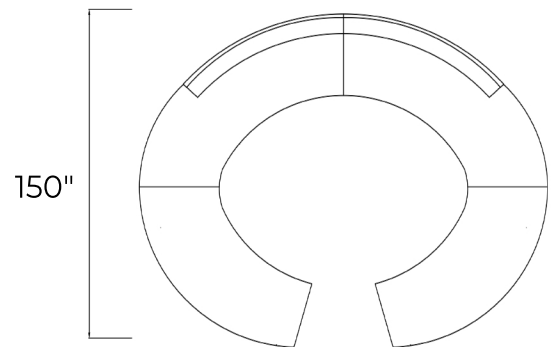

## DIMENSIONS

OVERALL LENGTH - 150"

OVERALL WIDTH - 150"

OVERALL HEIGHT - 30"

SEAT DEPTH - 24"

SEAT HEIGHT -  $17\frac{1}{2}$ "

*Atriani*