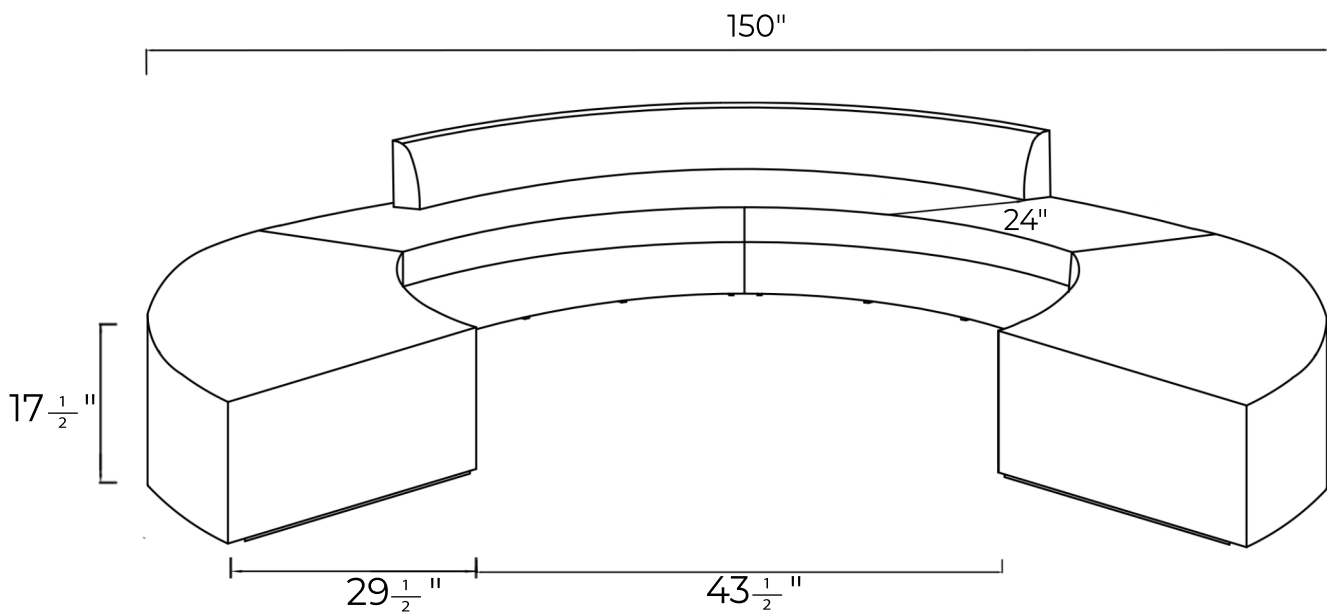

## DIMENSIONS

OVERALL LENGTH - 150"

OVERALL WIDTH - 150"

OVERALL HEIGHT - 30"

SEAT DEPTH - 24"

SEAT HEIGHT -  $17\frac{1}{2}$ "

*Atriani*