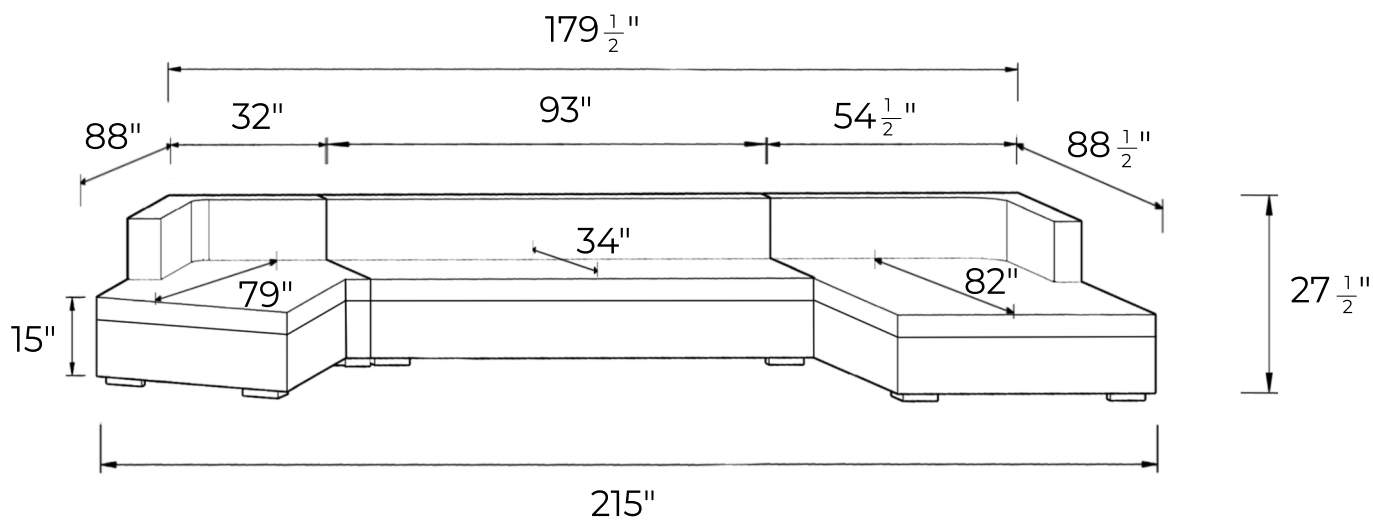

ULTIMÁ SOFA LEFT

TECHNICAL SHEET

DIMENSIONS

OVERALL RIGHT WIDTH - $88\frac{1}{2}$ "

OVERALL LEFT WIDTH - 88"

OVERALL FRONT LENGTH - 215"

OVERALL BACK LENGTH - $179\frac{1}{2}$ "

OVERALL HEIGHT - $27\frac{1}{2}$ "

SEAT HEIGHT - 15"

Atriani

ULTIMÁ SOFA RIGHT

TECHNICAL SHEET

DIMENSIONS

OVERALL RIGHT WIDTH - 88"

OVERALL LEFT WIDTH - $88\frac{1}{2}$ "

OVERALL FRONT LENGTH - 215"

OVERALL BACK LENGTH - $179\frac{1}{2}$ "

OVERALL HEIGHT - $27\frac{1}{2}$ "

SEAT HEIGHT - 15"