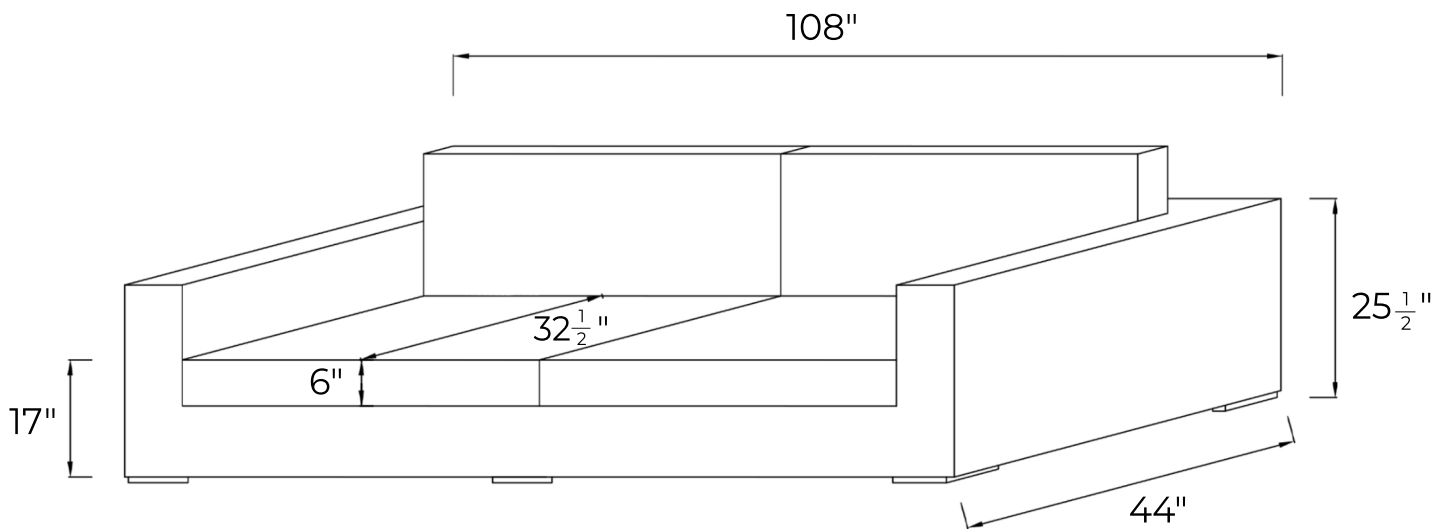

MODULARE SOFA

TECHNICAL SHEET

DIMENSIONS

OVERALL LENGTH - 108 "

OVERALL WIDTH - 44 "

OVERALL HEIGHT - 25 $\frac{1}{2}$ "

SEAT HEIGHT - 17"

SEAT DEPTH- 32 $\frac{1}{2}$ "