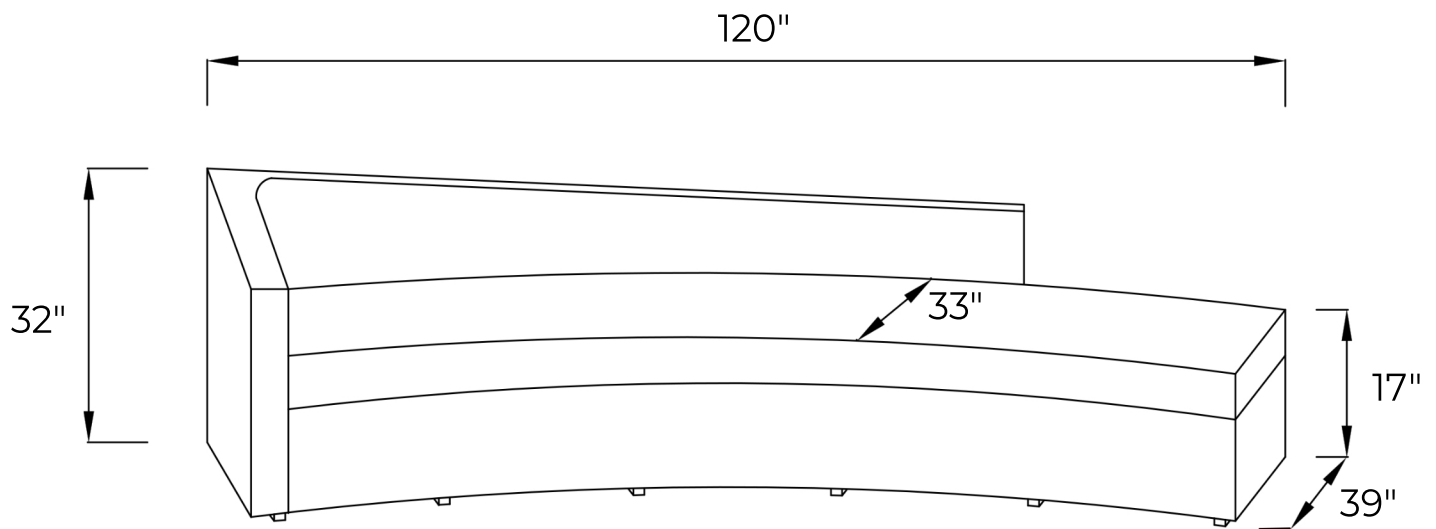

## DIMENSIONS

OVERALL LENGTH - 120"

OVERALL WIDTH - 39"

OVERALL HEIGHT - 32"

SEAT DEPTH- 33"

SEAT HEIGHT - 17"

*Atriani*

[www.atriani.com](http://www.atriani.com)

## DIMENSIONS

OVERALL LENGTH - 120"

OVERALL WIDTH - 39"

OVERALL HEIGHT - 32"

SEAT DEPTH - 33"

SEAT HEIGHT - 17"

*Atriani*

[www.atriani.com](http://www.atriani.com)