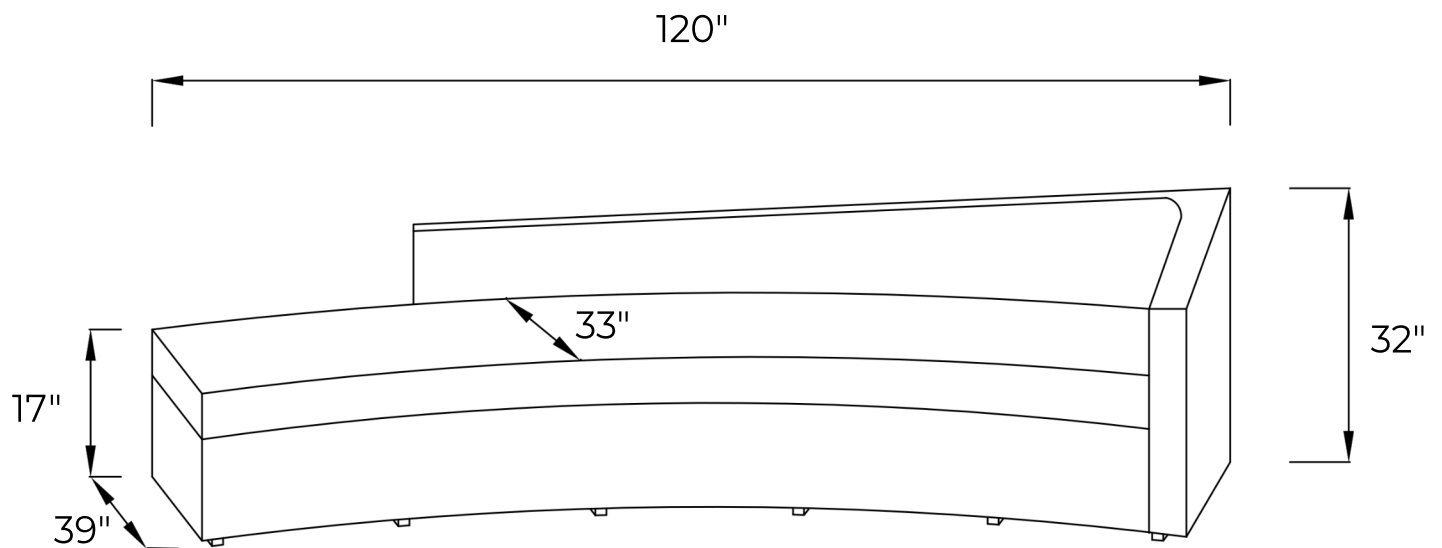

## DIMENSIONS

OVERALL LENGTH - 120"

OVERALL WIDTH - 39"

OVERALL HEIGHT - 32"

SEAT DEPTH- 33"

SEAT HEIGHT - 17"

*Atriani*

[www.atriani.com](http://www.atriani.com)

# LISCIA SOFA LEFT

TECHNICAL SHEET

## DIMENSIONS

OVERALL LENGTH - 120"

OVERALL WIDTH - 39"

OVERALL HEIGHT - 32"

SEAT DEPTH - 33"

SEAT HEIGHT - 17"

*Atriani*

[www.atriani.com](http://www.atriani.com)