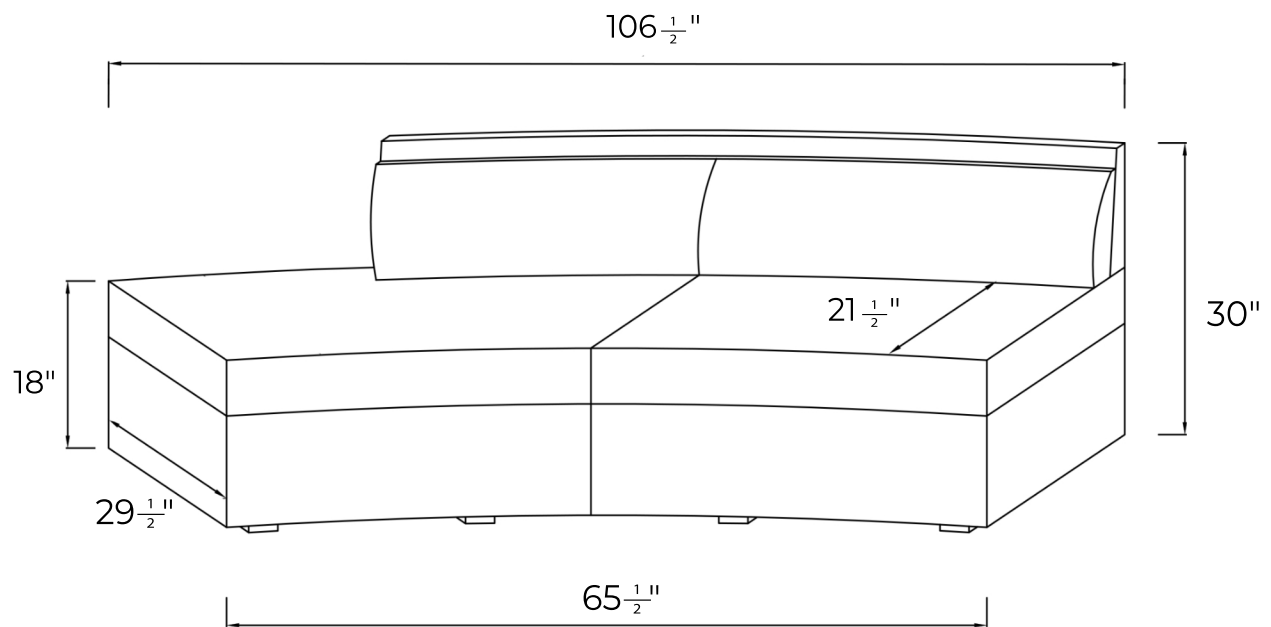

AFFILATA SOFA RIGHT

TECHNICAL SHEET

DIMENSIONS

OVERALL LENGTH - $106\frac{1}{2}$ "

OVERALL WIDTH - 41"

OVERALL HEIGHT - 30"

SEAT DEPTH - $21\frac{1}{2}$ "

SEAT HEIGHT - 18"

Atriani

www.atriani.com

AFFILATA SOFA LEFT

TECHNICAL SHEET

DIMENSIONS

OVERALL LENGTH - $106 \frac{1}{2}$ "

OVERALL WIDTH - 41"

OVERALL HEIGHT - 30"

SEAT DEPTH - $21 \frac{1}{2}$ "

SEAT HEIGHT - 18"

Atriani

www.atriani.com