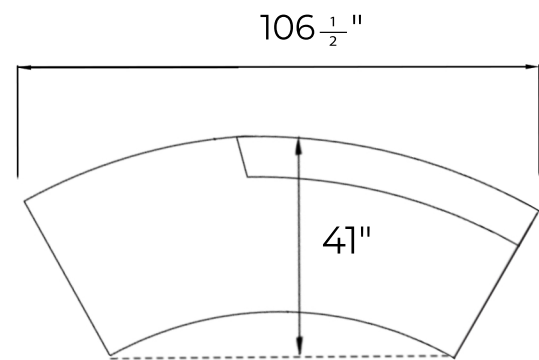

AFFILATA SOFA RIGHT

TECHNICAL SHEET

DIMENSIONS

OVERALL LENGTH - $106\frac{1}{2}$ "

OVERALL WIDTH - 41"

OVERALL HEIGHT - 30"

SEAT DEPTH - $21\frac{1}{2}$ "

SEAT HEIGHT - 18"

Atriani

www.atriani.com

AFFILATA SOFA LEFT

TECHNICAL SHEET

DIMENSIONS

OVERALL LENGTH - $106 \frac{1}{2}$ "

OVERALL WIDTH - 41"

OVERALL HEIGHT - 30"

SEAT DEPTH - $21 \frac{1}{2}$ "

SEAT HEIGHT - 18"

Atriani

www.atriani.com