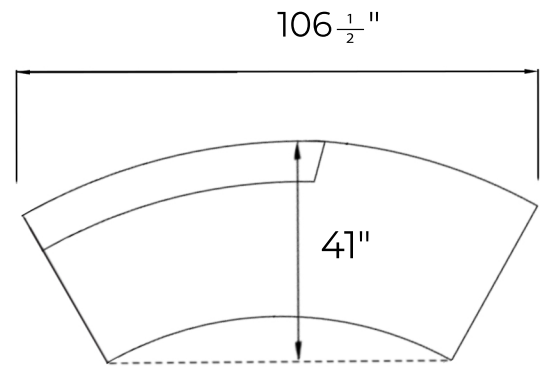

AFFILATA SOFA RIGHT

TECHNICAL SHEET

DIMENSIONS

OVERALL LENGTH - $106\frac{1}{2}$ "

OVERALL WIDTH - 41"

OVERALL HEIGHT - 30"

SEAT DEPTH - $21\frac{1}{2}$ "

SEAT HEIGHT - 18"

Atriani

www.atriani.com

AFFILATA SOFA LEFT

TECHNICAL SHEET

DIMENSIONS

OVERALL LENGTH - $106 \frac{1}{2}$ "

OVERALL WIDTH - 41"

OVERALL HEIGHT - 30"

SEAT DEPTH - $21 \frac{1}{2}$ "

SEAT HEIGHT - 18"

Atriani

www.atriani.com