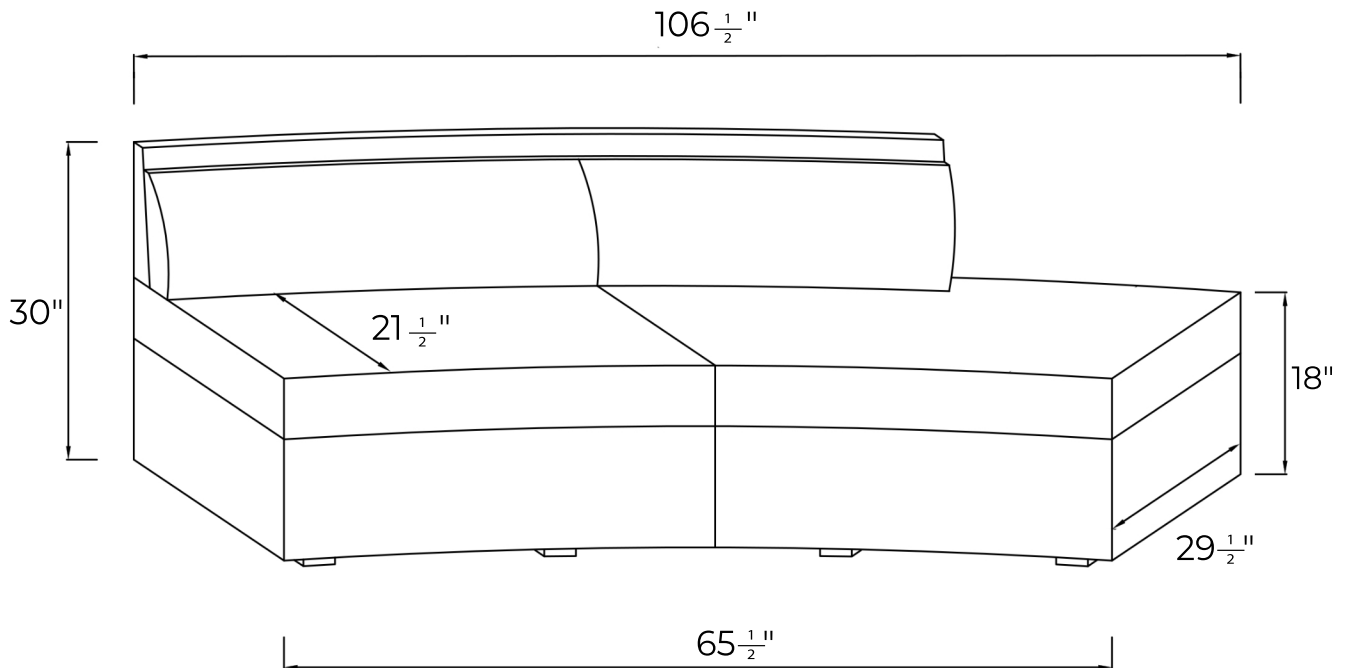

AFFILATA SOFA RIGHT

TECHNICAL SHEET

DIMENSIONS

OVERALL LENGTH - $106\frac{1}{2}$ "

OVERALL WIDTH - 41"

OVERALL HEIGHT - 30"

SEAT DEPTH - $21\frac{1}{2}$ "

SEAT HEIGHT - 18"

Atriani

www.atriani.com

AFFILATA SOFA LEFT

TECHNICAL SHEET

DIMENSIONS

OVERALL LENGTH - $106 \frac{1}{2}$ "

OVERALL WIDTH - 41"

OVERALL HEIGHT - 30"

SEAT DEPTH - $21 \frac{1}{2}$ "

SEAT HEIGHT - 18"

Atriani

www.atriani.com