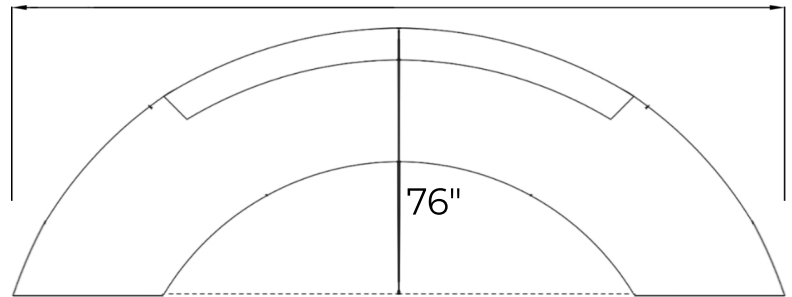

AFFILATA SEMI CIRCLE SOFA

TECHNICAL SHEET

DIMENSIONS

OVERALL LENGTH - 213"

OVERALL WIDTH - 76"

OVERALL HEIGHT - 30"

SEAT DEPTH - $21\frac{1}{2}$ "

SEAT HEIGHT - 18"

213"

155"

Atriani

www.atriani.com