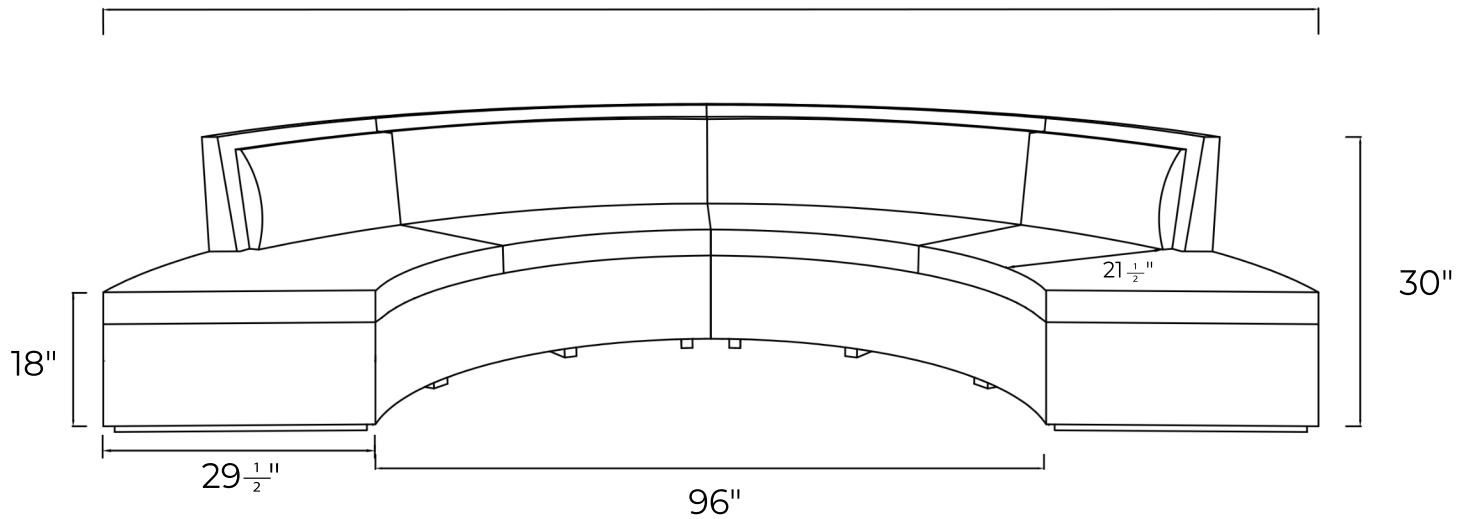

AFFILATA SEMI CIRCLE SOFA

TECHNICAL SHEET

DIMENSIONS

OVERALL LENGTH - 213"

OVERALL WIDTH - 76"

OVERALL HEIGHT - 30"

SEAT DEPTH - $21\frac{1}{2}$ "

SEAT HEIGHT - 18"

213"

155"

Atriani

www.atriani.com