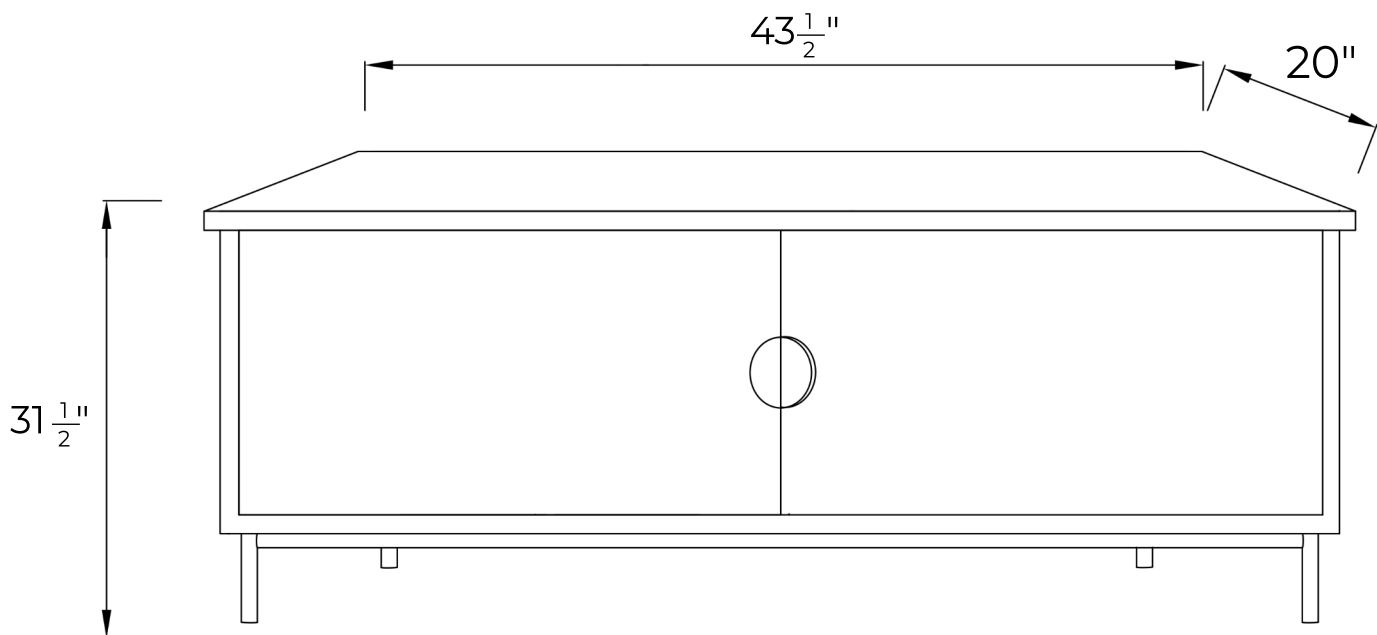

REGALE SIDEBOARD

TECHNICAL SHEET

DIMENSIONS

OVERALL LENGTH - $43\frac{1}{2}$ "

OVERALL WIDTH - 20"

OVERALL HEIGHT - $31\frac{1}{2}$ "

REGALE SIDEBOARD

TECHNICAL SHEET

DIMENSIONS

OVERALL LENGTH - 79"

OVERALL WIDTH - 20"

OVERALL HEIGHT - 31 $\frac{1}{2}$ "

Atrian

www.atriani.com