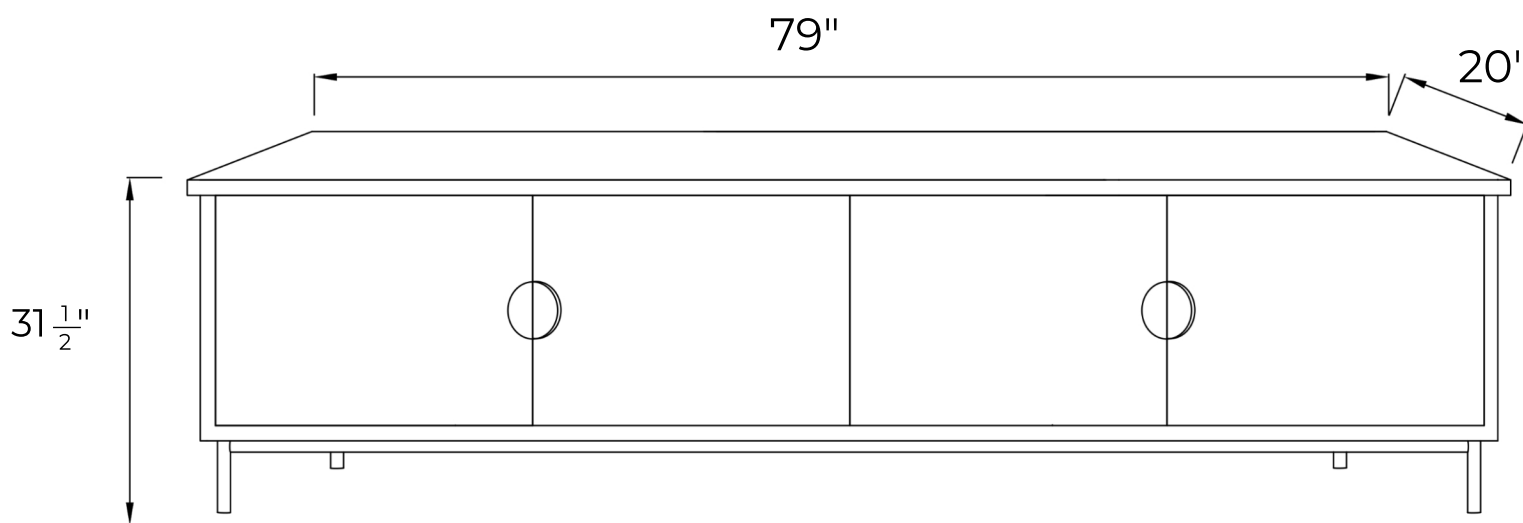

REGALE SIDEBOARD

TECHNICAL SHEET

DIMENSIONS

OVERALL LENGTH - $43\frac{1}{2}$ "

OVERALL WIDTH - 20"

OVERALL HEIGHT - $31\frac{1}{2}$ "

REGALE SIDEBOARD

TECHNICAL SHEET

DIMENSIONS

OVERALL LENGTH - 79"

OVERALL WIDTH - 20"

OVERALL HEIGHT - 31 $\frac{1}{2}$ "

Atrian

www.atriani.com