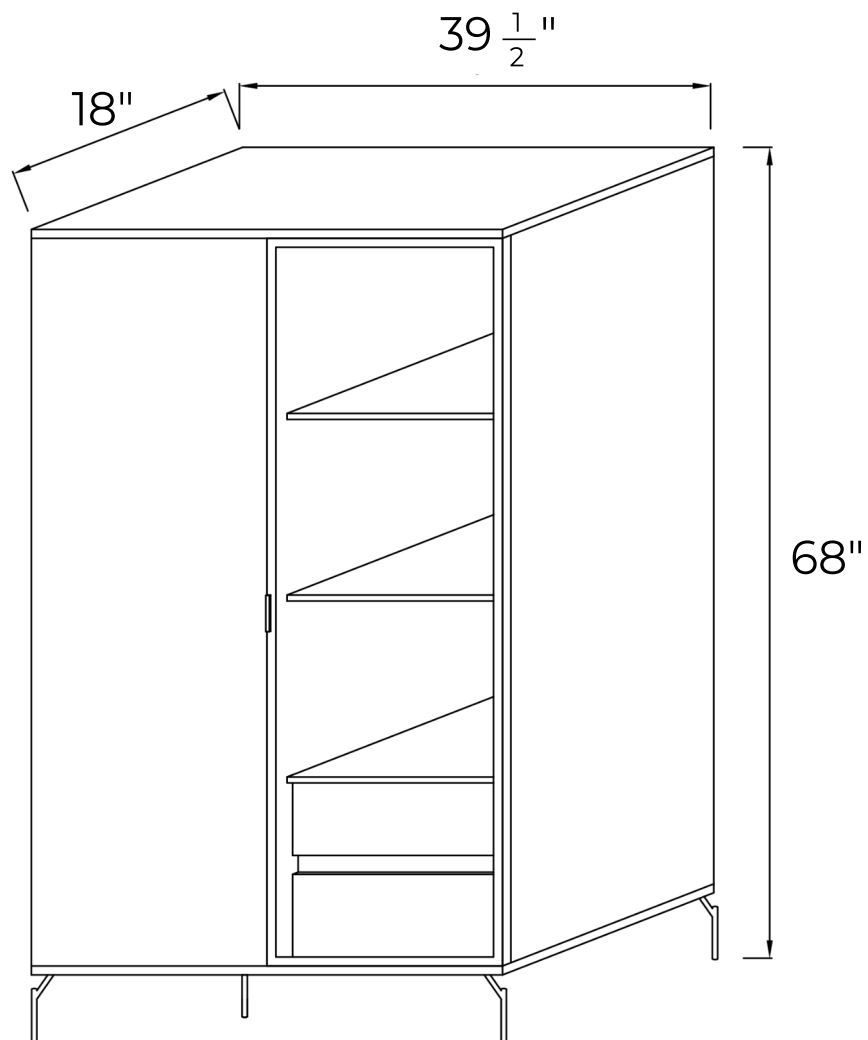

QUADRO CABINET WITH GLASS DOOR

TECHNICAL SHEET

DIMENSIONS

OVERALL LENGTH - $39 \frac{1}{2}$ "

OVERALL WIDTH - 18"

OVERALL HEIGHT - 68"

Atrian

www.atriani.com