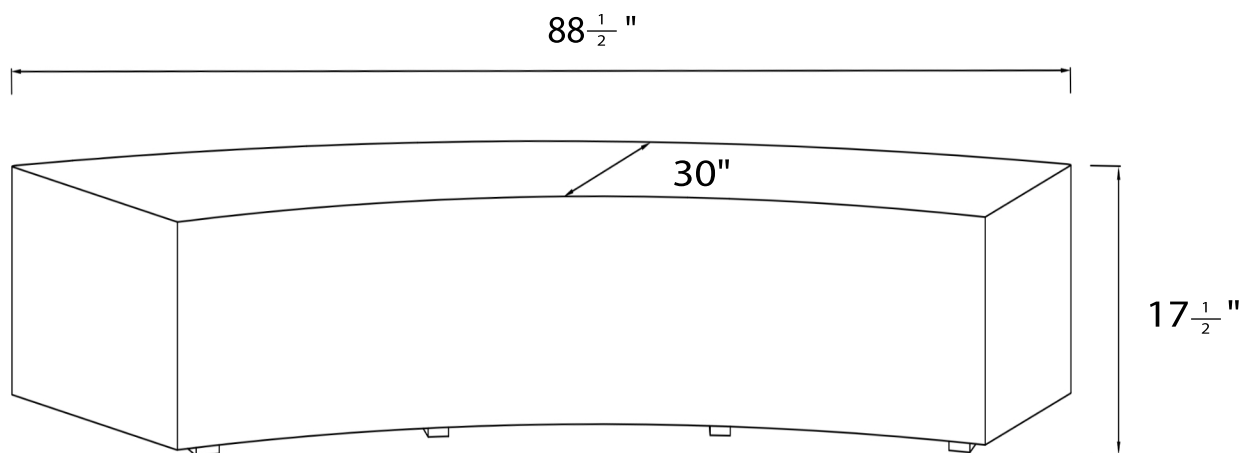

CURVA OTTOMAN

TECHNICAL SHEET

DIMENSIONS

OVERALL LENGTH - $88\frac{1}{2}$ "

OVERALL WIDTH - 36"

OVERALL HEIGHT - $17\frac{1}{2}$ "

SEAT DEPTH - 30"

Atrian