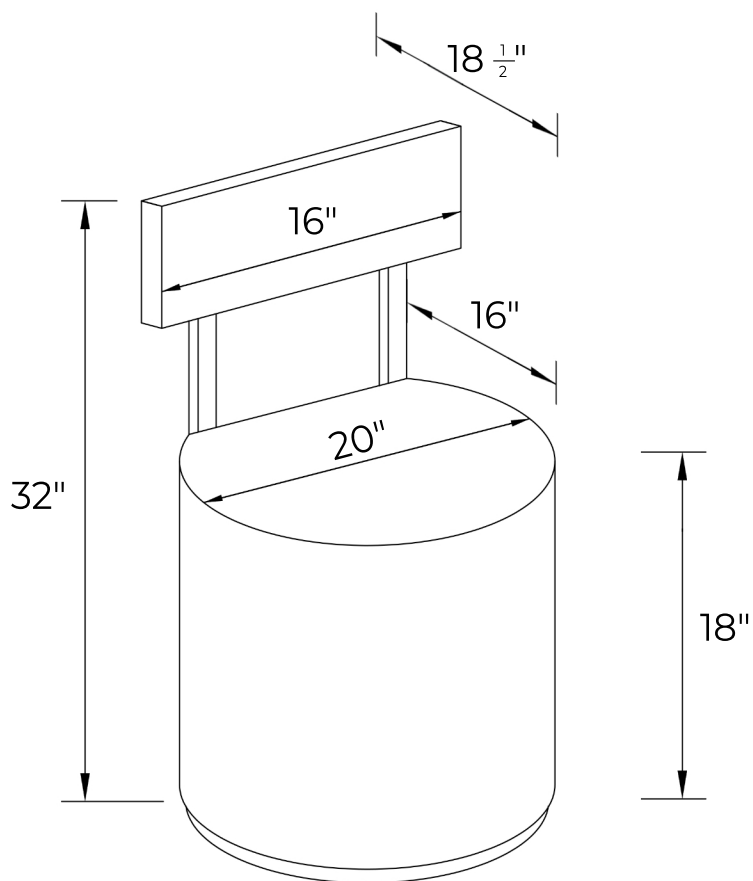

CALCOLO CHAIR

TECHNICAL SHEET

DIMENSIONS

OVERALL LENGTH - 20"

OVERALL WIDTH - $18\frac{1}{2}$ "

OVERALL HEIGHT - 32"

SEAT HEIGHT - 18"

SEAT DEPTH - 16"