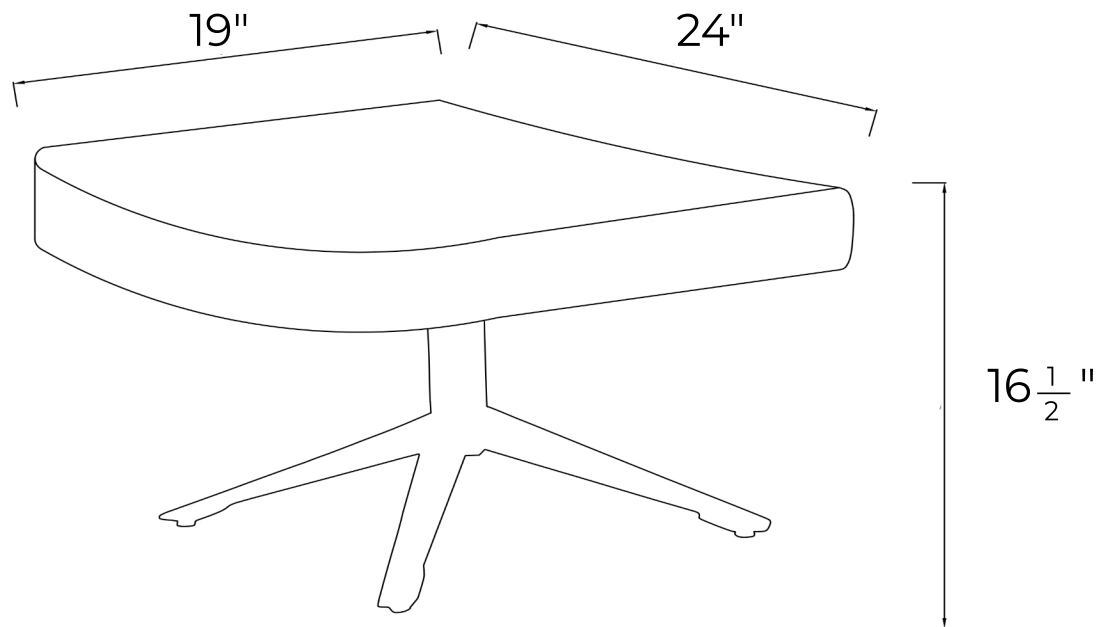

ANJO FOOT BENCH

TECHNICAL SHEET

DIMENSIONS

OVERALL LENGTH - 24"

OVERALL WIDTH - 19"

OVERALL HEIGHT - 16 $\frac{1}{2}$ "

ANJO CHAIR

TECHNICAL SHEET

DIMENSIONS

OVERALL LENGTH - 31"

OVERALL WIDTH - 35"

OVERALL HEIGHT - 48 $\frac{1}{2}$ "

SEAT HEIGHT - 17"

SEAT DEPTH - 21"