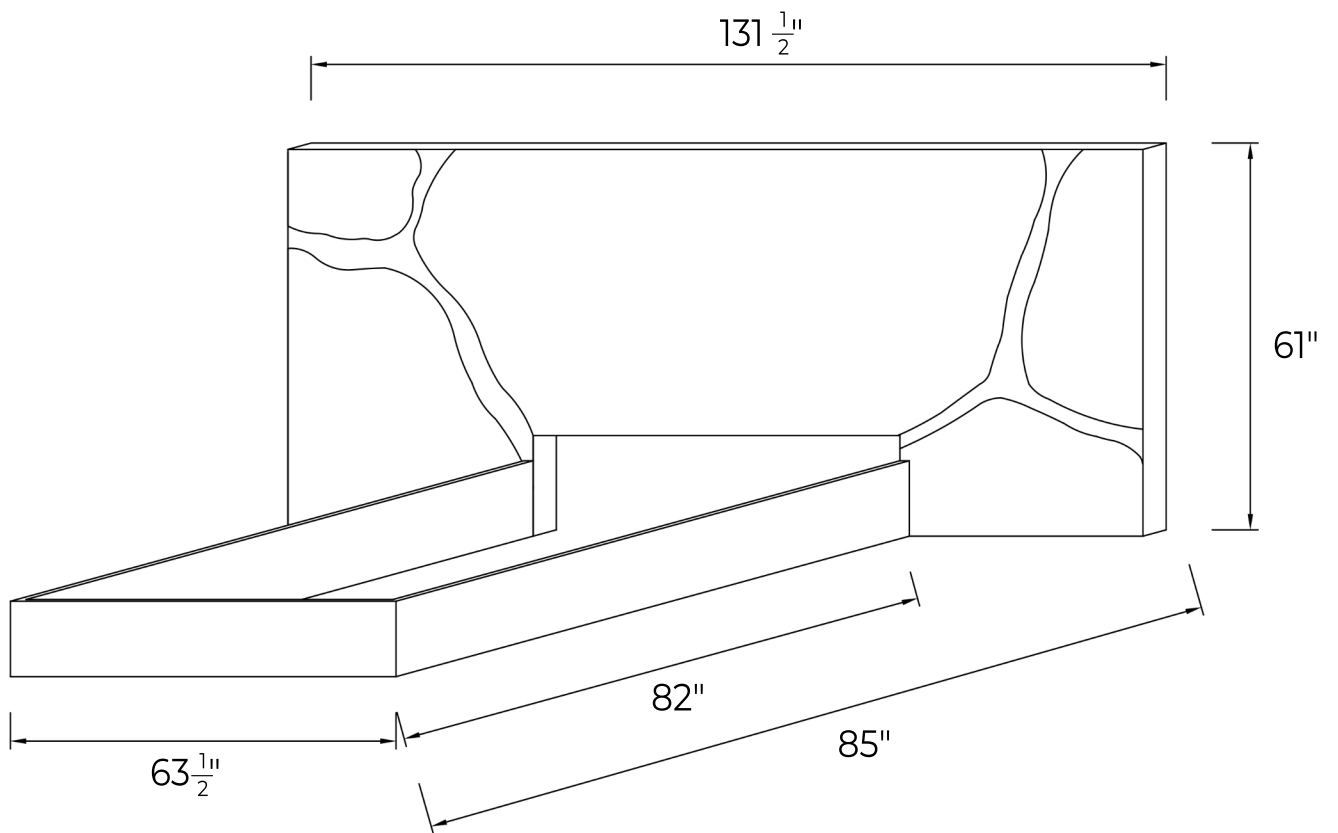

AQUA BED KING

TECHNICAL SHEET

DIMENSIONS

OVERALL WIDTH - $147\frac{1}{2}$ "

OVERALL LENGTH - 85"

OVERALL HEIGHT - 61"

AQUA BED QUEEN

TECHNICAL SHEET

DIMENSIONS

OVERALL WIDTH- $131\frac{1}{2}$ "

OVERALL LENGTH - 85"

OVERALL HEIGHT - 61"

Atriani

www.atriani.com