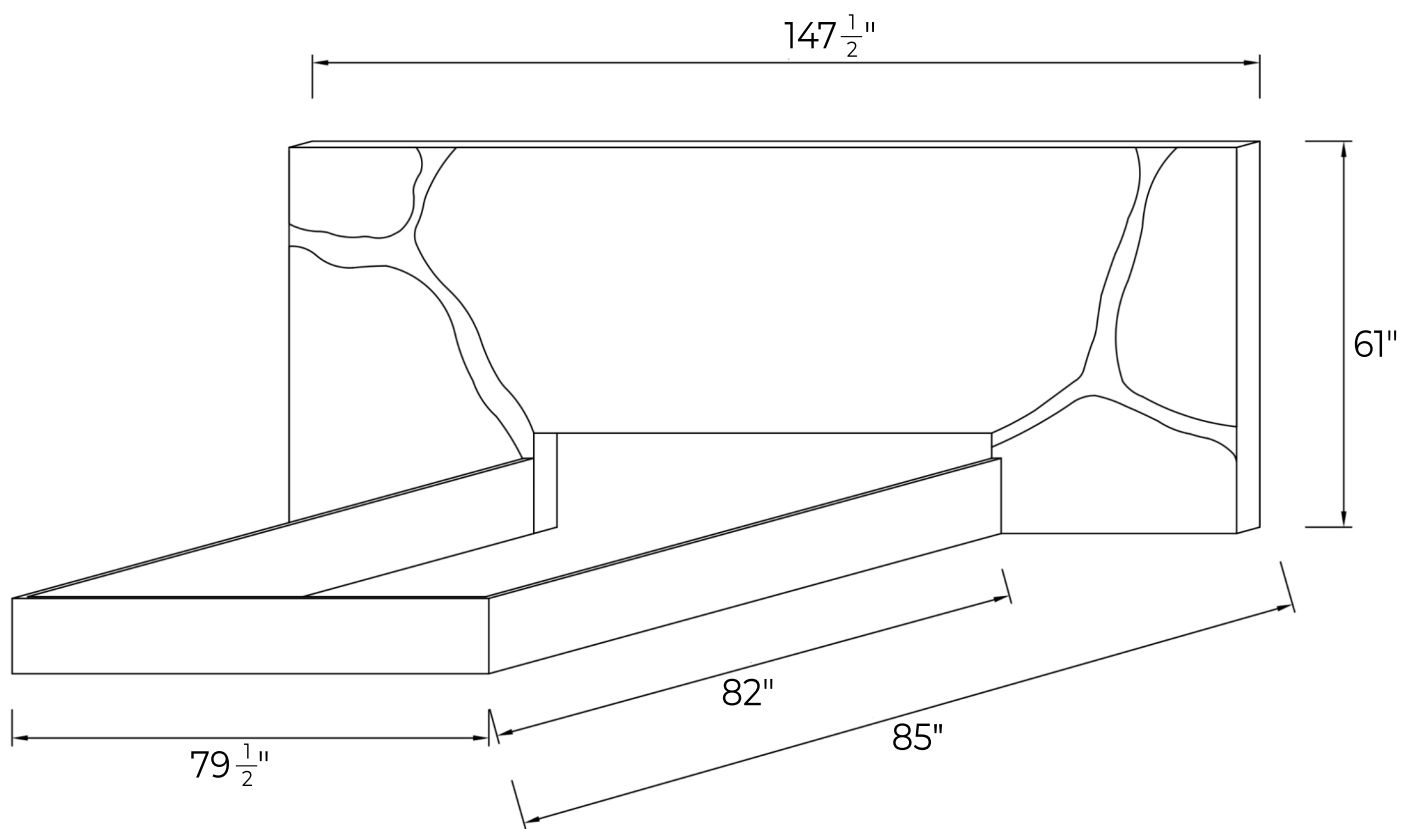

AQUA BED KING

TECHNICAL SHEET

DIMENSIONS

OVERALL WIDTH - $147\frac{1}{2}$ "

OVERALL LENGTH - 85"

OVERALL HEIGHT - 61"

AQUA BED QUEEN

TECHNICAL SHEET

DIMENSIONS

OVERALL WIDTH- $131\frac{1}{2}$ "

OVERALL LENGTH - 85"

OVERALL HEIGHT - 61"

Atriani

www.atriani.com