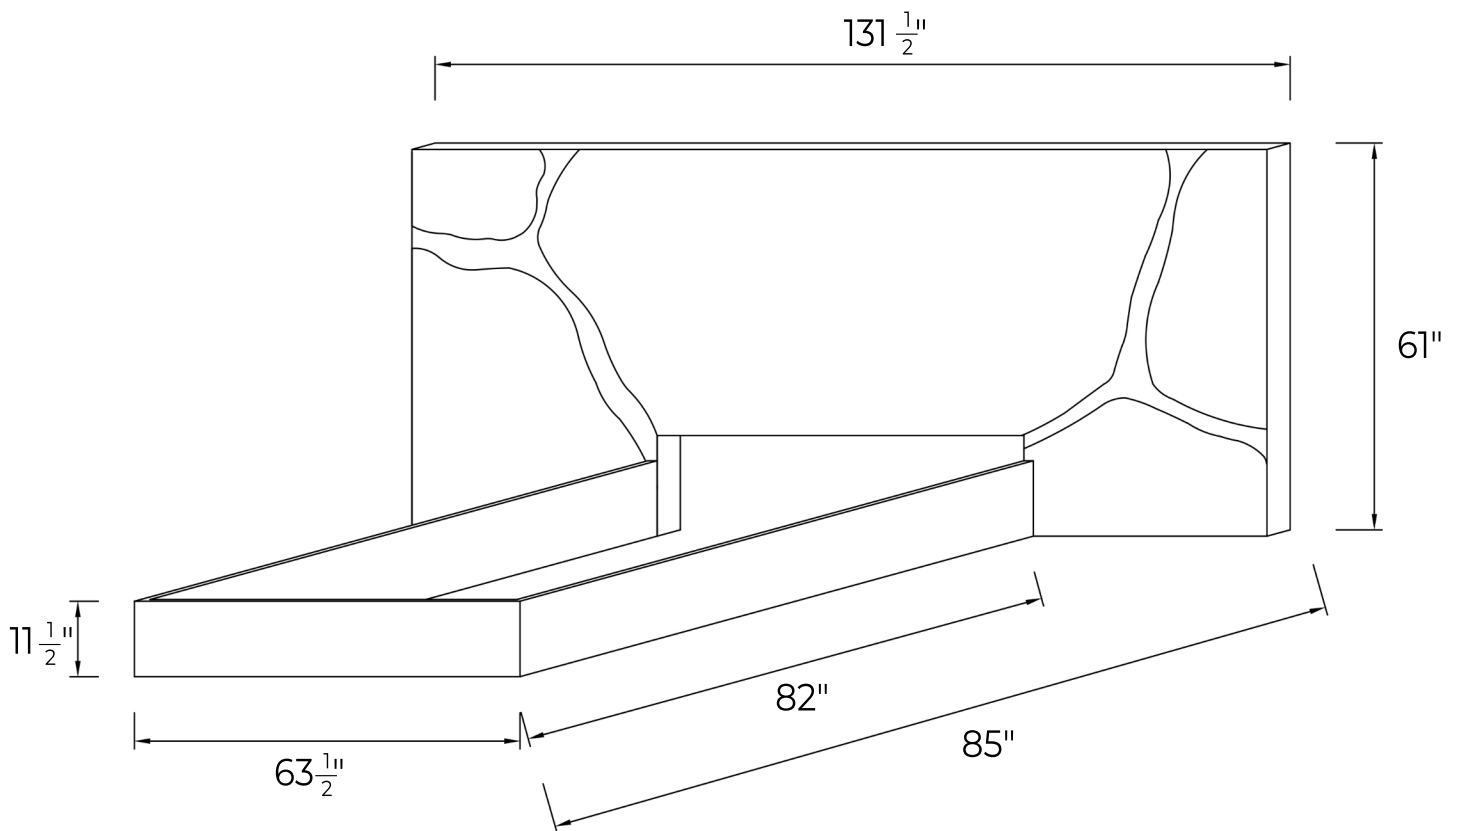

## DIMENSIONS

OVERALL HEADBOARD LENGTH -  $147\frac{1}{2}$ "

OVERALL BEDSTEAD WIDTH -  $79\frac{1}{2}$ "

OVERALL LENGTH - 85"

OVERALL HEADBOARD HEIGHT - 61"

OVERALL BEDSTEAD HEIGHT -  $11\frac{1}{2}$ "

*Atriani*

## DIMENSIONS

OVERALL HEADBOARD LENGTH -  $131\frac{1}{2}$ "

OVERALL BEDSTEAD WIDTH-  $63\frac{1}{2}$ "

OVERALL LENGTH - 85"

OVERALL HEADBOARD HEIGHT - 61"

OVERALL BEDSTEAD HEIGHT -  $11\frac{1}{2}$ "

*Atriani*