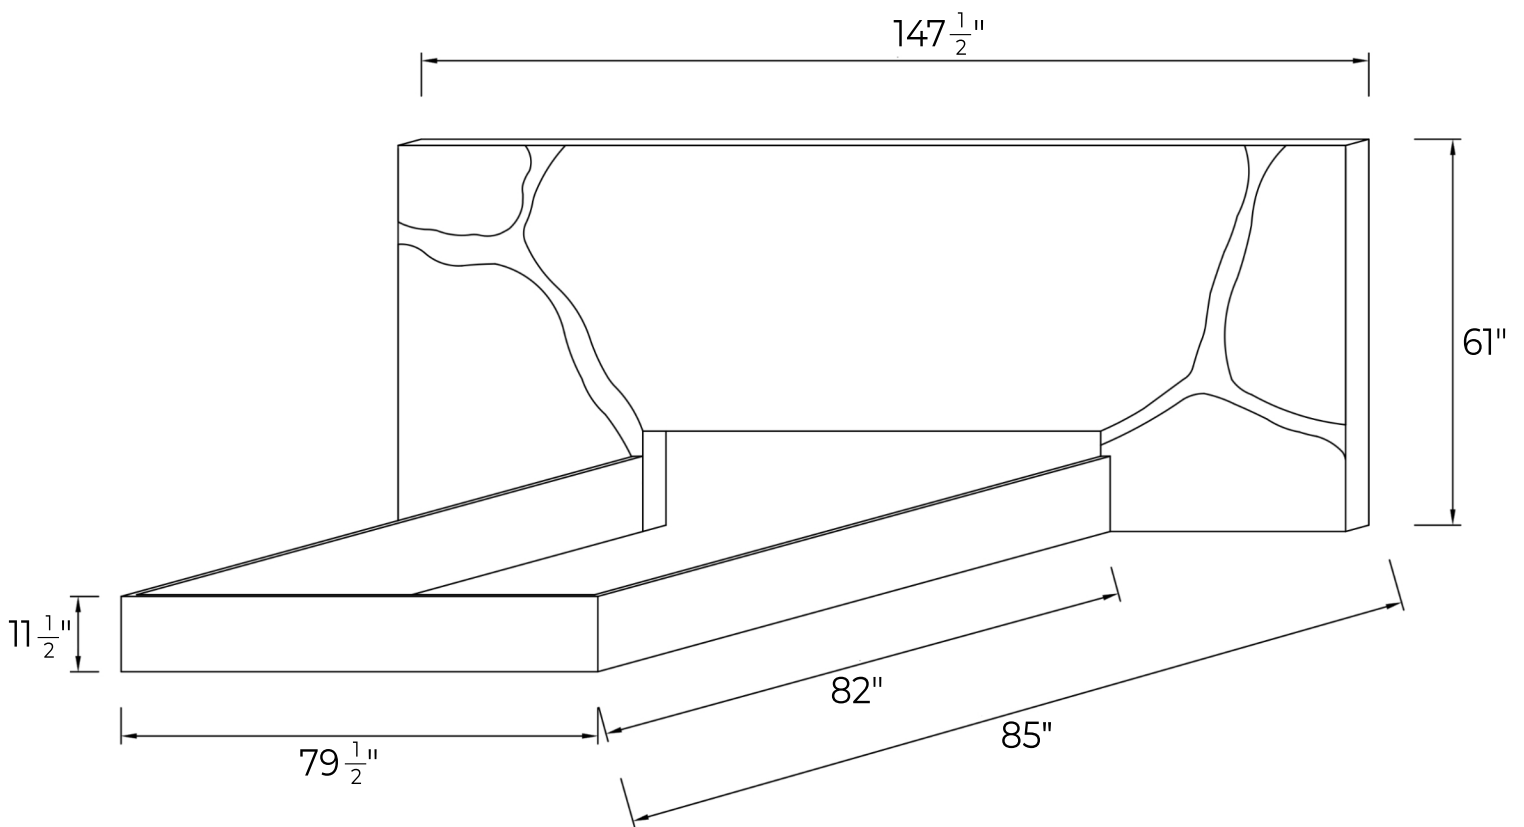

## DIMENSIONS

OVERALL HEADBOARD LENGTH -  $147\frac{1}{2}$ "

OVERALL BEDSTEAD WIDTH -  $79\frac{1}{2}$ "

OVERALL LENGTH - 85"

OVERALL HEADBOARD HEIGHT - 61"

OVERALL BEDSTEAD HEIGHT -  $11\frac{1}{2}$ "

*Atriani*

## DIMENSIONS

OVERALL HEADBOARD LENGTH -  $131\frac{1}{2}$ "

OVERALL BEDSTEAD WIDTH-  $63\frac{1}{2}$ "

OVERALL LENGTH - 85"

OVERALL HEADBOARD HEIGHT - 61"

OVERALL BEDSTEAD HEIGHT -  $11\frac{1}{2}$ "

*Atriani*