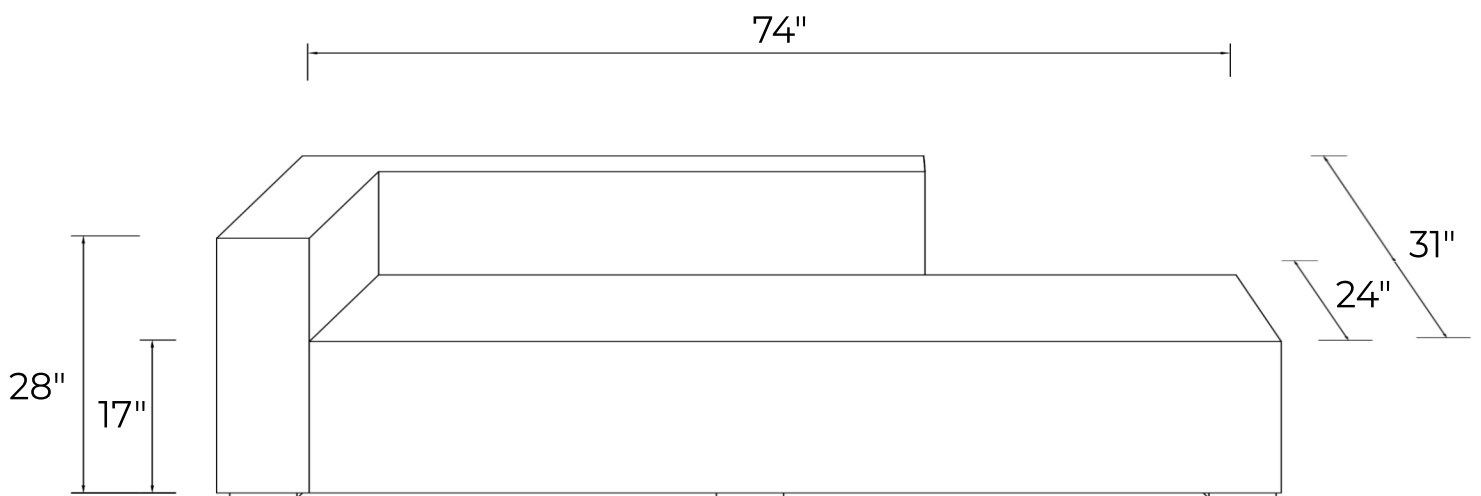

MINIMALO CHAISE WITH ARM

TECHNICAL SHEET

DIMENSIONS

OVERALL LENGTH - 74"

OVERALL WIDTH - 31"

OVERALL HEIGHT - 28"

SEAT DEPTH - 24"

SEAT HEIGHT - 17"