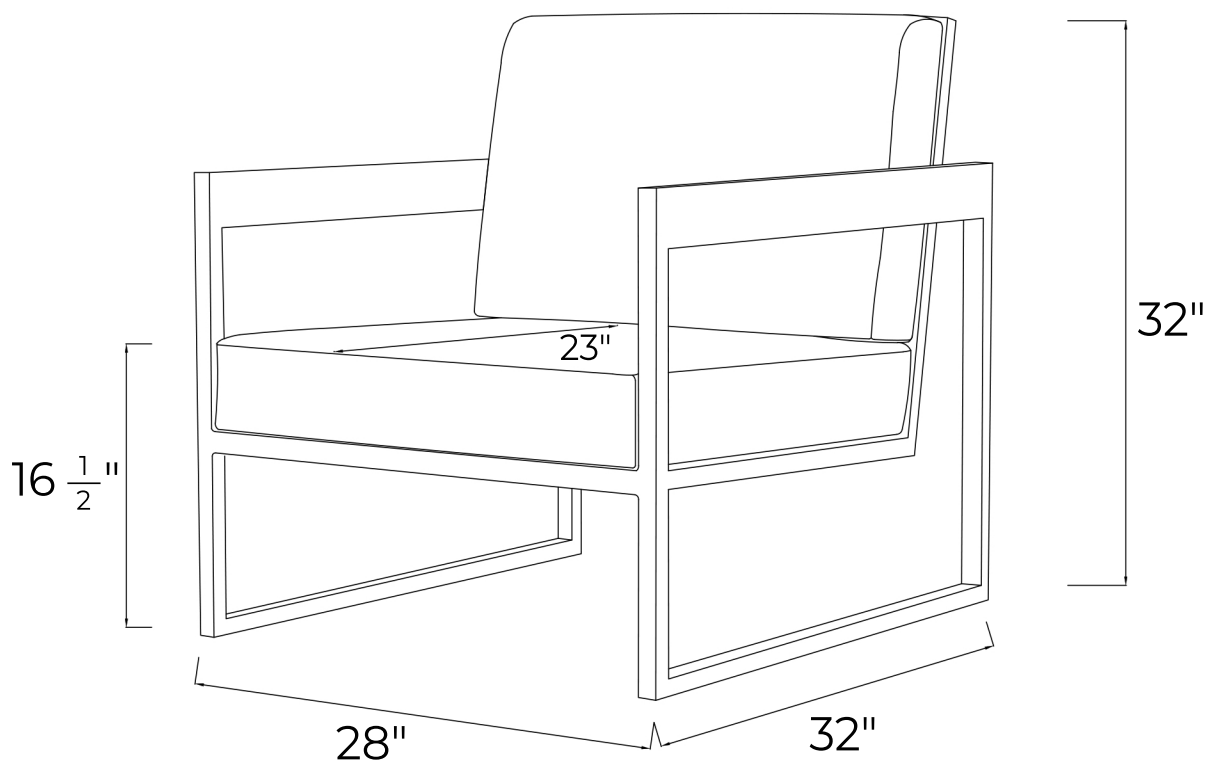

## DIMENSIONS

OVERALL LENGTH - 32"

OVERALL WIDTH - 28"

OVERALL HEIGHT - 32"

SEAT HEIGHT -  $16\frac{1}{2}$ "

SEAT DEPTH - 23"

*Atrian*

[www.atriani.com](http://www.atriani.com)