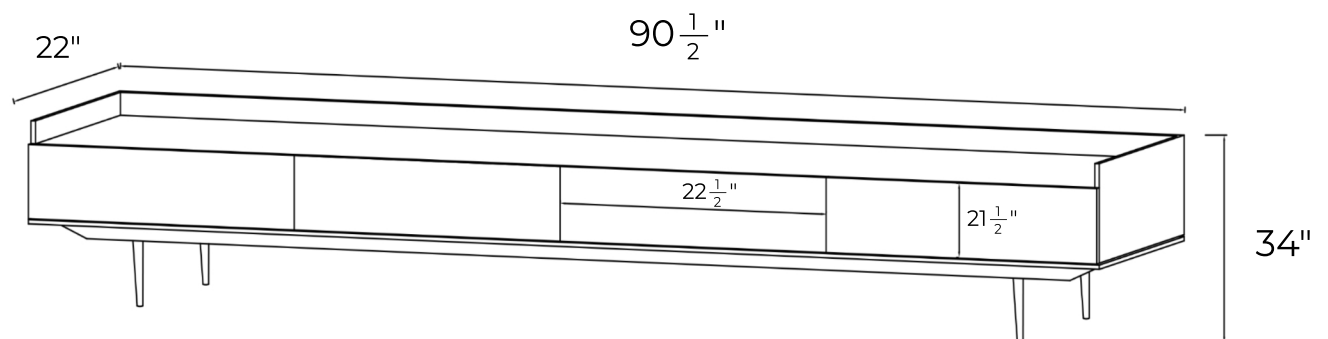

ELIO 4-DOOR SIDEBOARD

TECHNICAL SHEET

DIMENSIONS

OVERALL LENGTH - $90\frac{1}{2}$ "

OVERALL WIDTH - 22"

OVERALL HEIGHT - 34"

Atriani

www.atriani.com