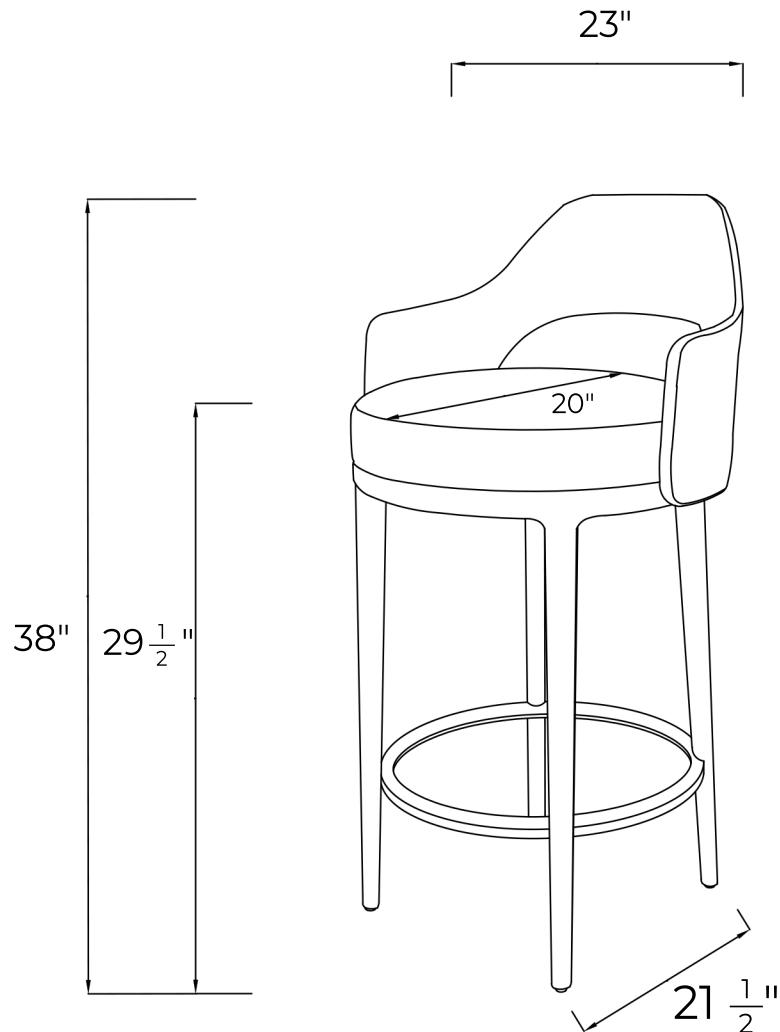

FORMOSA BAR & COUNTER STOOL

TECHNICAL SHEET

DIMENSIONS

OVERALL LENGTH - 23"

OVERALL WIDTH - 21 $\frac{1}{2}$ "

OVERALL HEIGHT - 38"

SEAT DEPTH - 20"

SEAT HEIGHT - 29 $\frac{1}{2}$ "