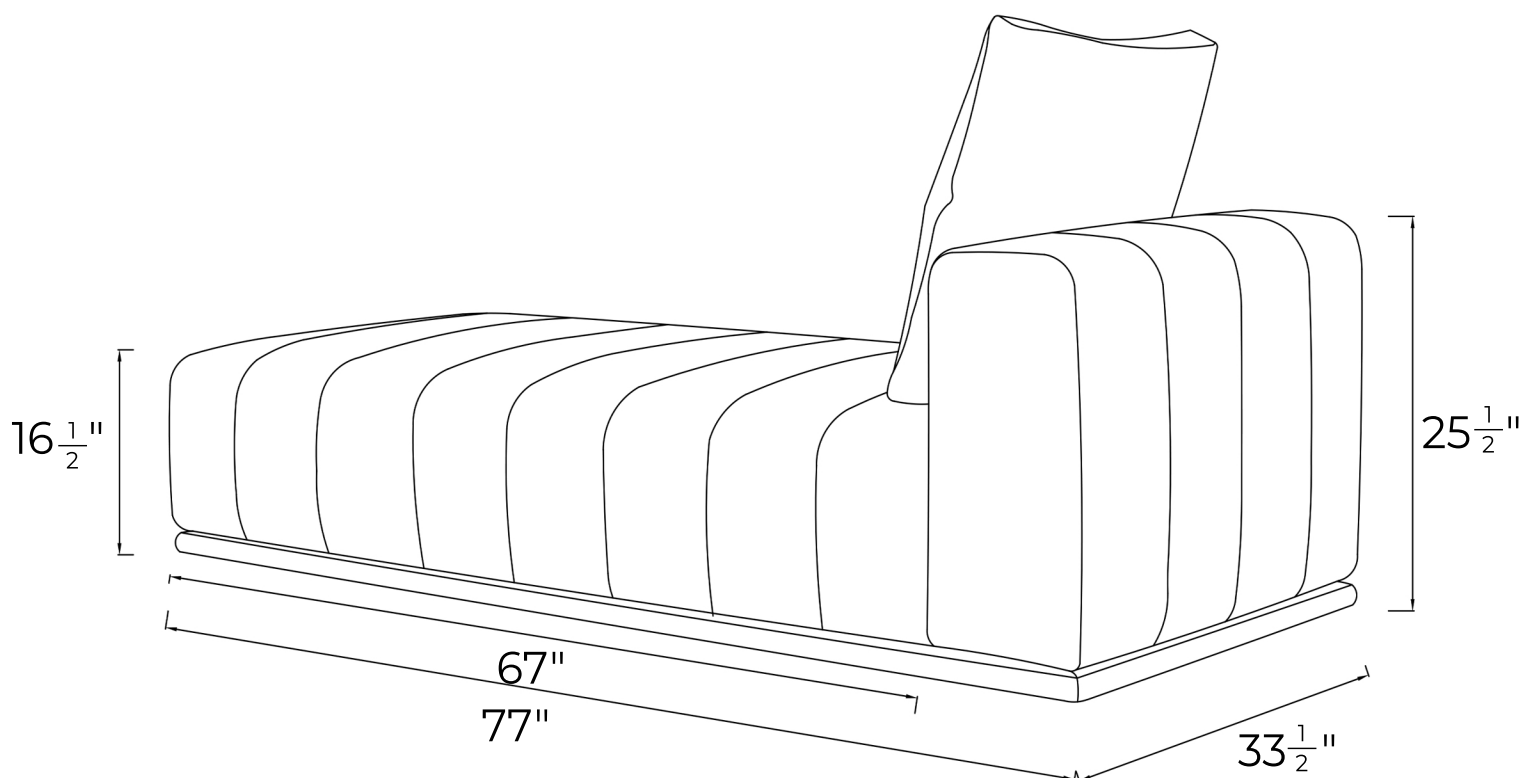

LARGE LINO CHAISE

TECHNICAL SHEET

DIMENSIONS

OVERALL LENGTH - 77"

OVERALL WIDTH - 33 $\frac{1}{2}$ "

OVERALL HEIGHT - 25 $\frac{1}{2}$ "

SEAT HEIGHT - 16 $\frac{1}{2}$ "

SEAT DEPTH - 67"