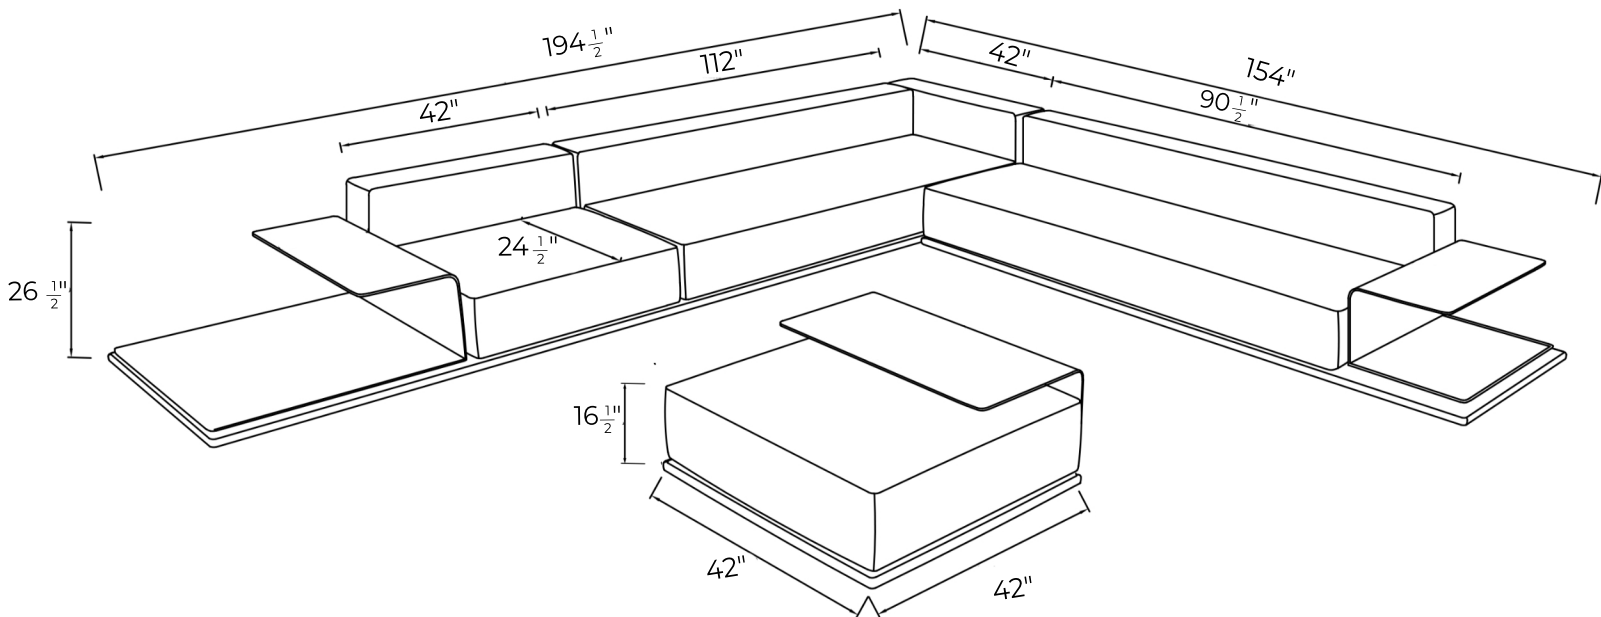

ARTIGIANO SYSTEM SOFA

TECHNICAL SHEET

DIMENSIONS

OVERALL LENGTH - $194\frac{1}{2}$ "

OVERALL WIDTH - 154"

OVERALL HEIGHT - $26\frac{1}{2}$ "

SEAT HEIGHT - $16\frac{1}{2}$ "

SEAT DEPTH - $24\frac{1}{2}$ "