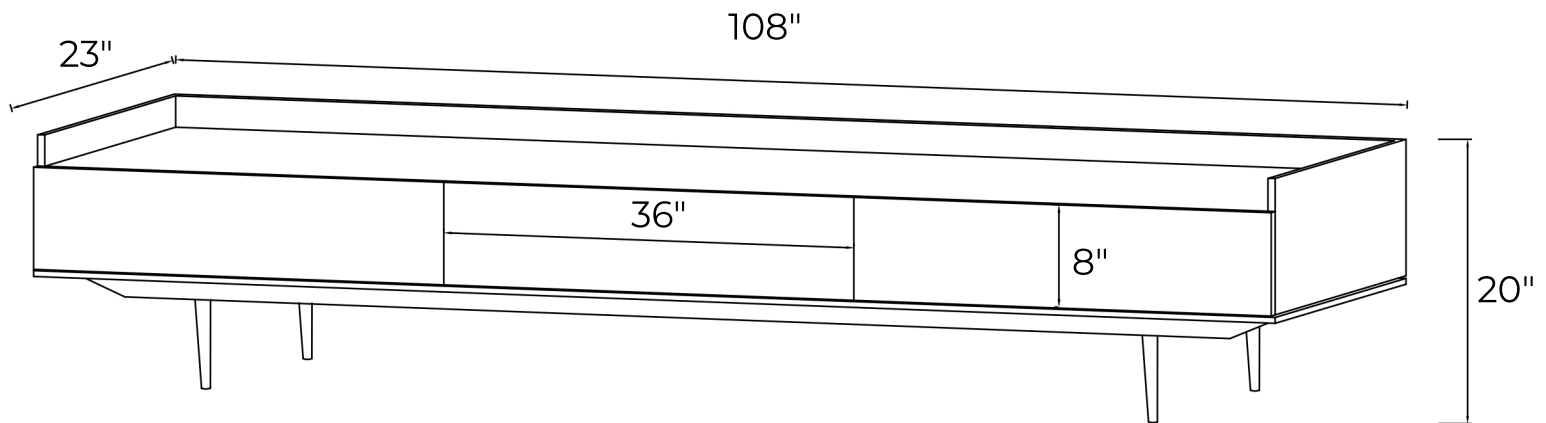

ELIO MEDIA CONSOLE

TECHNICAL SHEET

DIMENSIONS

OVERALL LENGTH - 108"

OVERALL WIDTH - 23"

OVERALL HEIGHT - 20"

Atrian

www.atriani.com