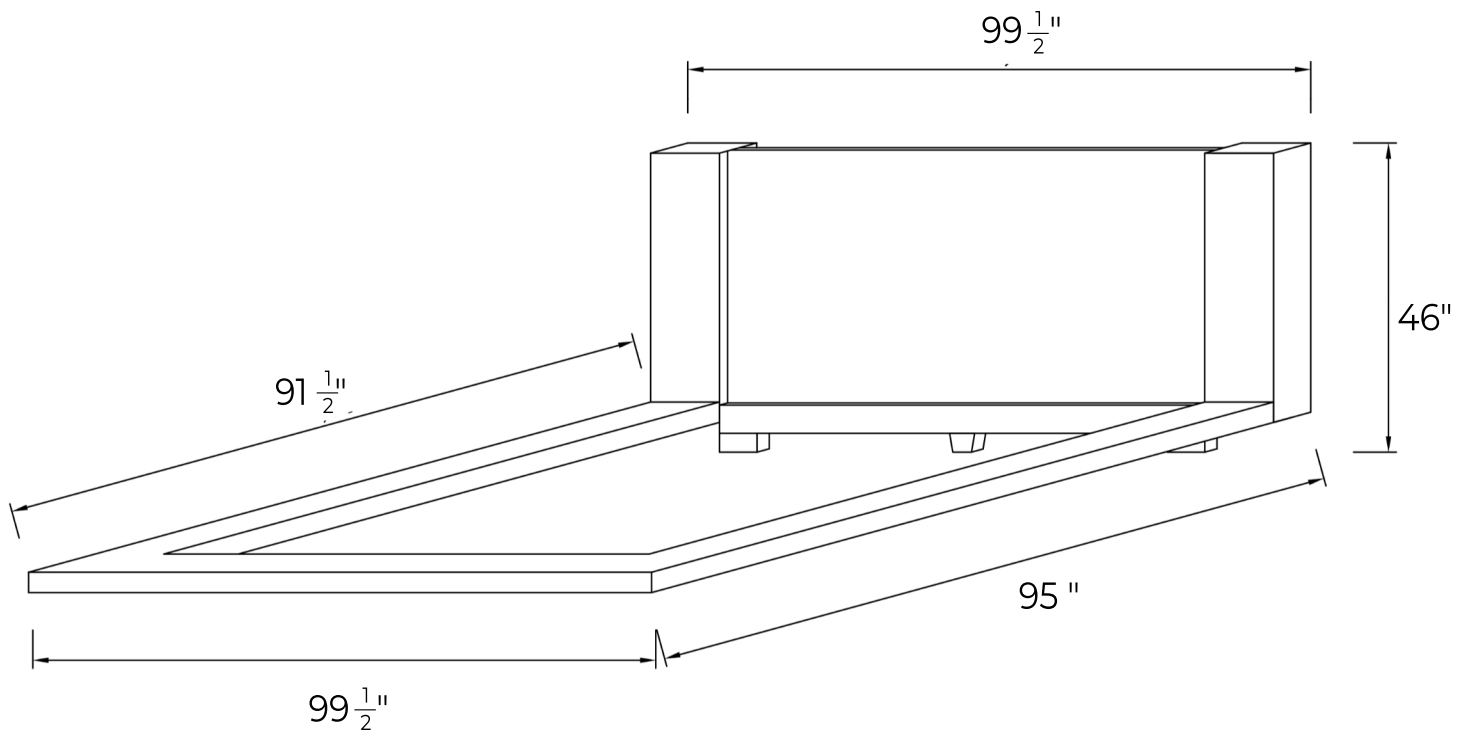

SIGNORILE BED QUEEN

TECHNICAL SHEET

DIMENSIONS

OVERALL HEADBOARD WIDTH - $83 \frac{1}{2}$ "

OVERALL BEDSTEAD WIDTH - $83 \frac{1}{2}$ "

OVERALL LENGTH - 95"

OVERALL HEADBOARD HEIGHT - 46"

SIGNORILE BED KING

TECHNICAL SHEET

DIMENSIONS

OVERALL HEADBOARD WIDTH - $99\frac{1}{2}$ "

OVERALL BEDSTEAD WIDTH - $99\frac{1}{2}$ "

OVERALL LENGTH - 95"

OVERALL HEADBOARD HEIGHT - 46"

Atriani