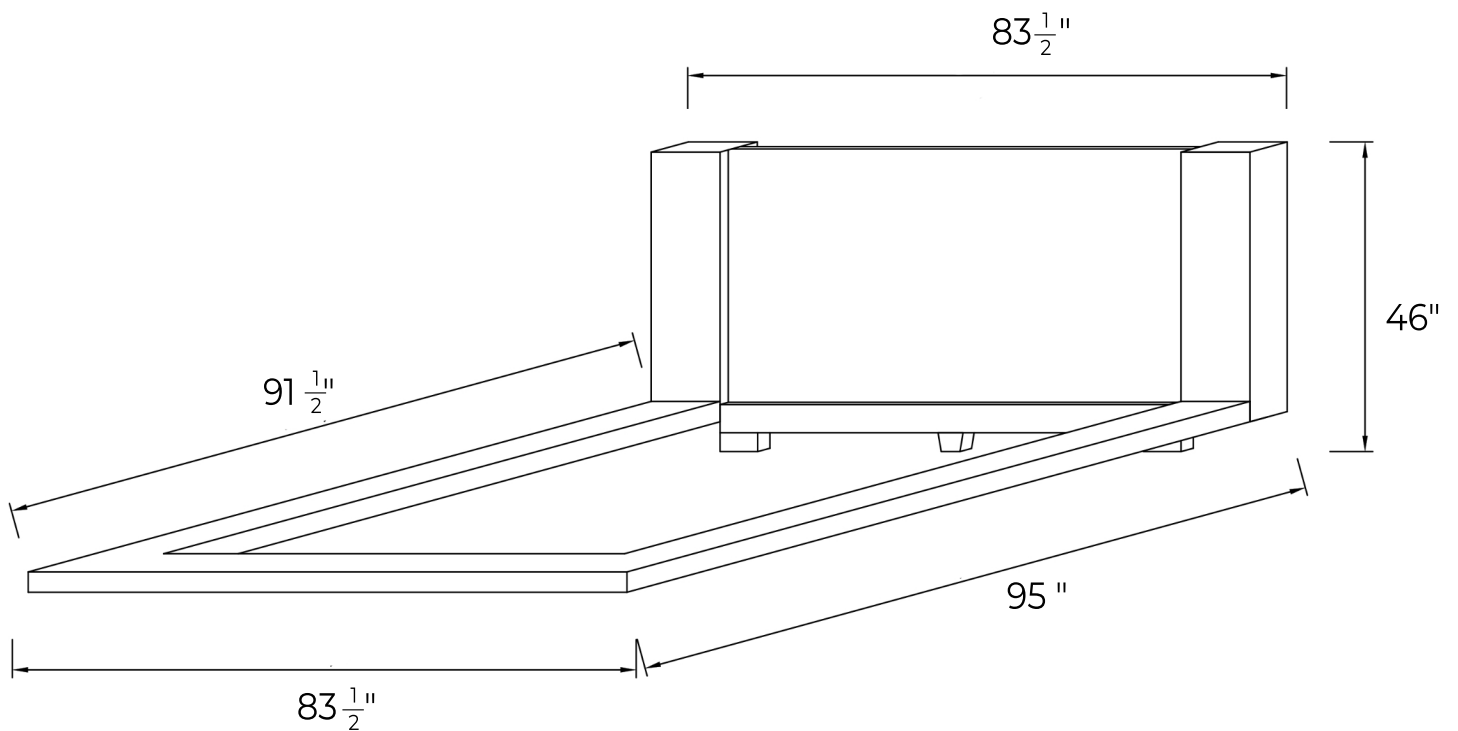

SIGNORILE BED QUEEN

TECHNICAL SHEET

DIMENSIONS

OVERALL HEADBOARD WIDTH - $83 \frac{1}{2}$ "

OVERALL BEDSTEAD WIDTH - $83 \frac{1}{2}$ "

OVERALL LENGTH - 95"

OVERALL HEADBOARD HEIGHT - 46"

SIGNORILE BED KING

TECHNICAL SHEET

DIMENSIONS

OVERALL HEADBOARD WIDTH - $99\frac{1}{2}$ "

OVERALL BEDSTEAD WIDTH - $99\frac{1}{2}$ "

OVERALL LENGTH - 95"

OVERALL HEADBOARD HEIGHT - 46"

Atriani