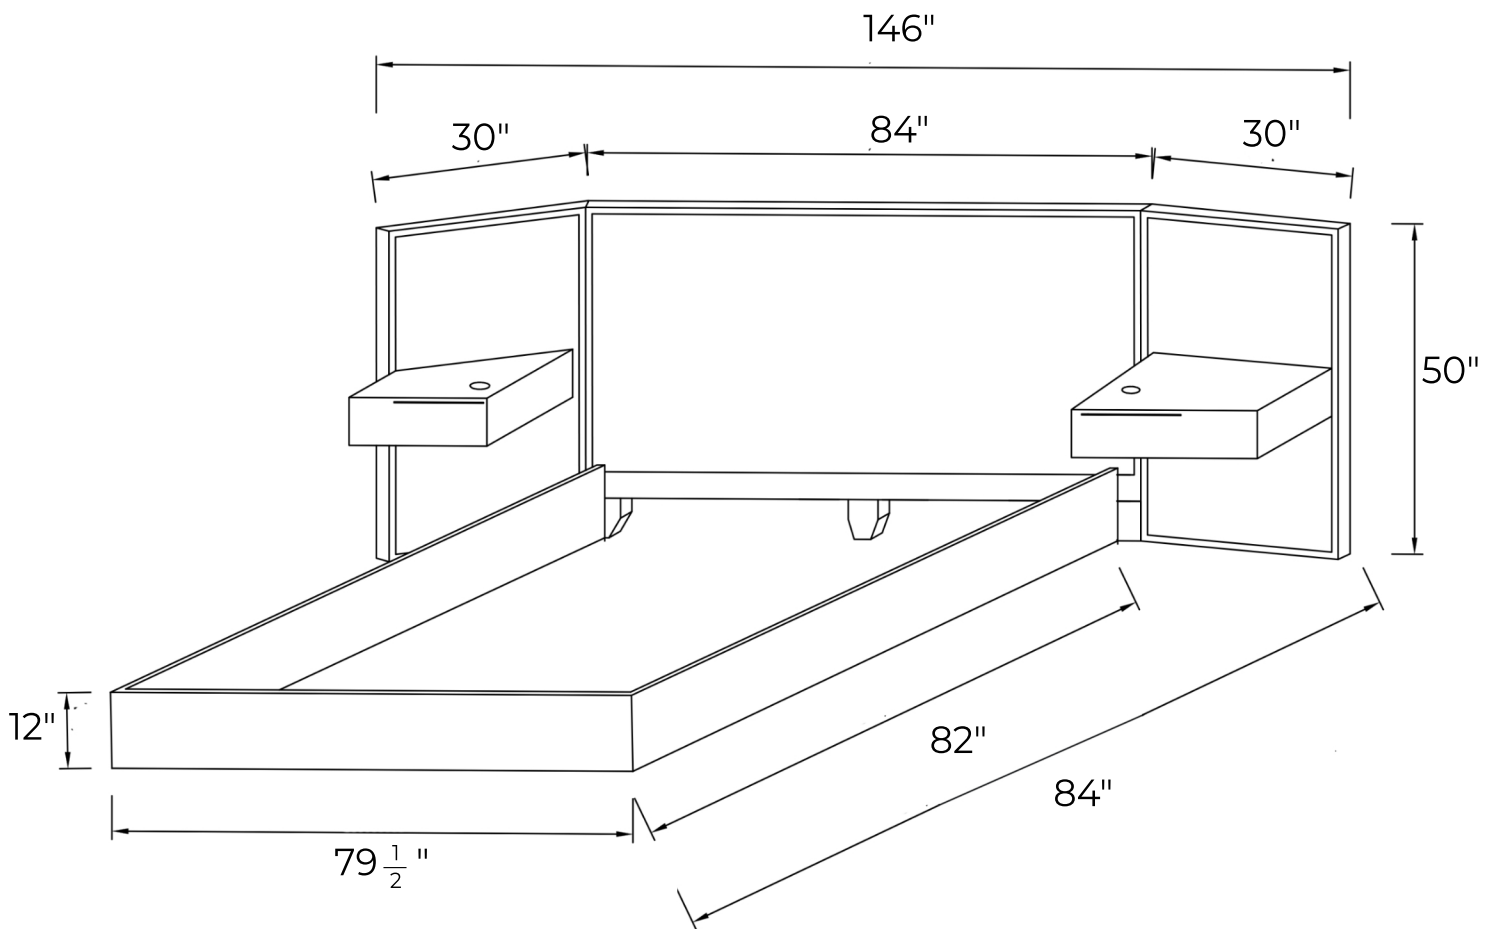

QUINTE BED QUEEN

TECHNICAL SHEET

DIMENSIONS

OVERALL HEADBOARD WIDTH - 129"

OVERALL BEDSTEAD WIDTH - 62 $\frac{1}{2}$ "

OVERALL LENGTH - 84"

OVERALL HEADBOARD HEIGHT - 50"

OVERALL BEDSTEAD HEIGHT - 12"

Atriani

QUINTE BED KING

TECHNICAL SHEET

DIMENSIONS

OVERALL HEADBOARD WIDTH - 146"

OVERALL BEDSTEAD WIDTH - $79 \frac{1}{2}$ "

OVERALL LENGTH - 84"

OVERALL HEADBOARD HEIGHT - 50"

OVERALL BEDSTEAD HEIGHT - 12"

Atriani