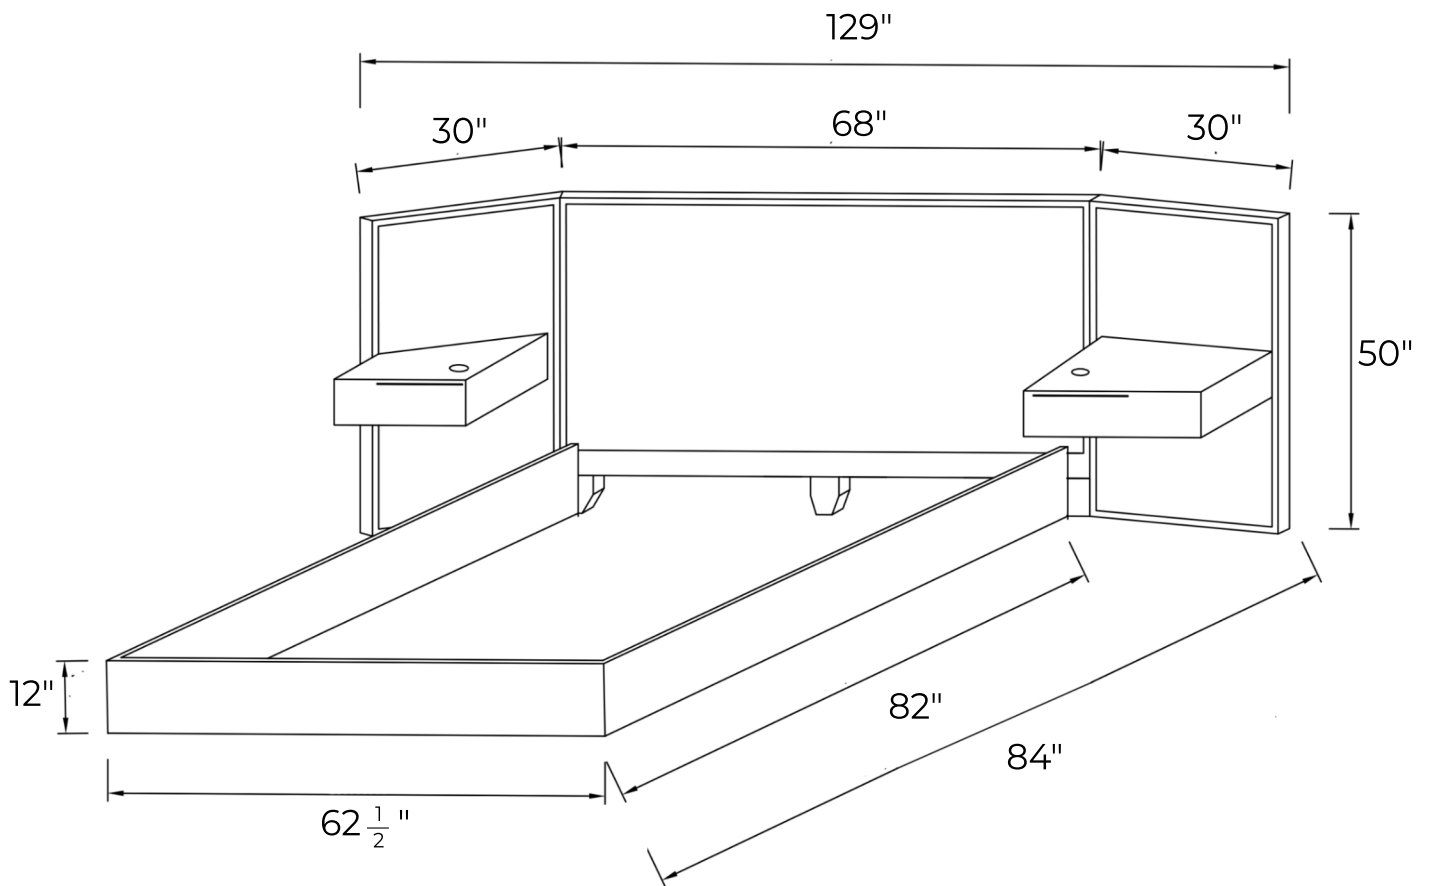

QUINTE BED QUEEN

TECHNICAL SHEET

DIMENSIONS

OVERALL HEADBOARD WIDTH - 129"

OVERALL BEDSTEAD WIDTH - 62 $\frac{1}{2}$ "

OVERALL LENGTH - 84"

OVERALL HEADBOARD HEIGHT - 50"

OVERALL BEDSTEAD HEIGHT - 12"

Atriani

QUINTE BED KING

TECHNICAL SHEET

DIMENSIONS

OVERALL HEADBOARD WIDTH - 146"

OVERALL BEDSTEAD WIDTH - $79 \frac{1}{2}$ "

OVERALL LENGTH - 84"

OVERALL HEADBOARD HEIGHT - 50"

OVERALL BEDSTEAD HEIGHT - 12"

Atriani