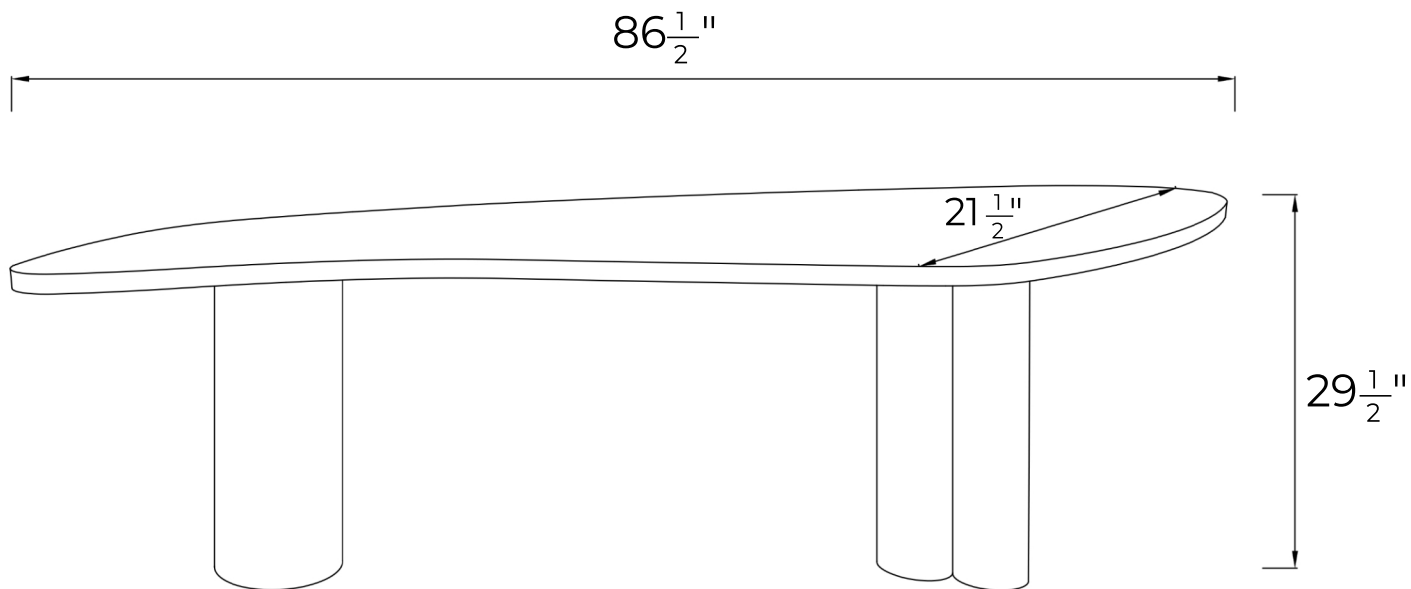

ORGANICA CONSOLE WOOD TOP 71"

TECHNICAL SHEET

DIMENSIONS

OVERALL LENGTH - 71"

OVERALL WIDTH - $21\frac{1}{2}$ "

OVERALL HEIGHT - $29\frac{1}{2}$ "

Atriani

www.atriani.com

ORGANICA CONSOLE WOOD TOP 79"

TECHNICAL SHEET

DIMENSIONS

OVERALL LENGTH - 79"

OVERALL WIDTH - $21\frac{1}{2}$ "

OVERALL HEIGHT - $29\frac{1}{2}$ "

Atrian

ORGANICA CONSOLE 86 $\frac{1}{2}$ "

TECHNICAL SHEET

DIMENSIONS

OVERALL LENGTH - 86 $\frac{1}{2}$ "

OVERALL WIDTH - 21 $\frac{1}{2}$ "

OVERALL HEIGHT - 29 $\frac{1}{2}$ "

Atrian