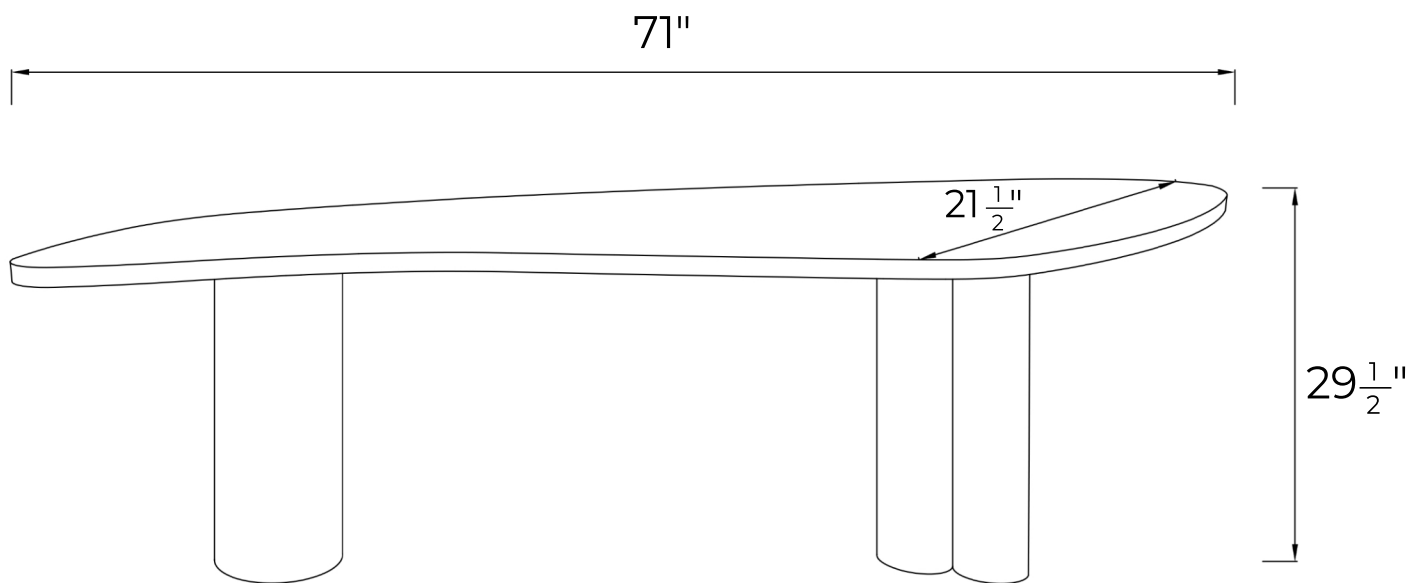

ORGANICA CONSOLE WOOD TOP 71"

TECHNICAL SHEET

DIMENSIONS

OVERALL LENGTH - 71"

OVERALL WIDTH - $21\frac{1}{2}$ "

OVERALL HEIGHT - $29\frac{1}{2}$ "

Atriani

www.atriani.com

ORGANICA CONSOLE WOOD TOP 79"

TECHNICAL SHEET

DIMENSIONS

OVERALL LENGTH - 79"

OVERALL WIDTH - $21\frac{1}{2}$ "

OVERALL HEIGHT - $29\frac{1}{2}$ "

Atrian

ORGANICA CONSOLE 86 $\frac{1}{2}$ "

TECHNICAL SHEET

DIMENSIONS

OVERALL LENGTH - 86 $\frac{1}{2}$ "

OVERALL WIDTH - 21 $\frac{1}{2}$ "

OVERALL HEIGHT - 29 $\frac{1}{2}$ "

Atrian