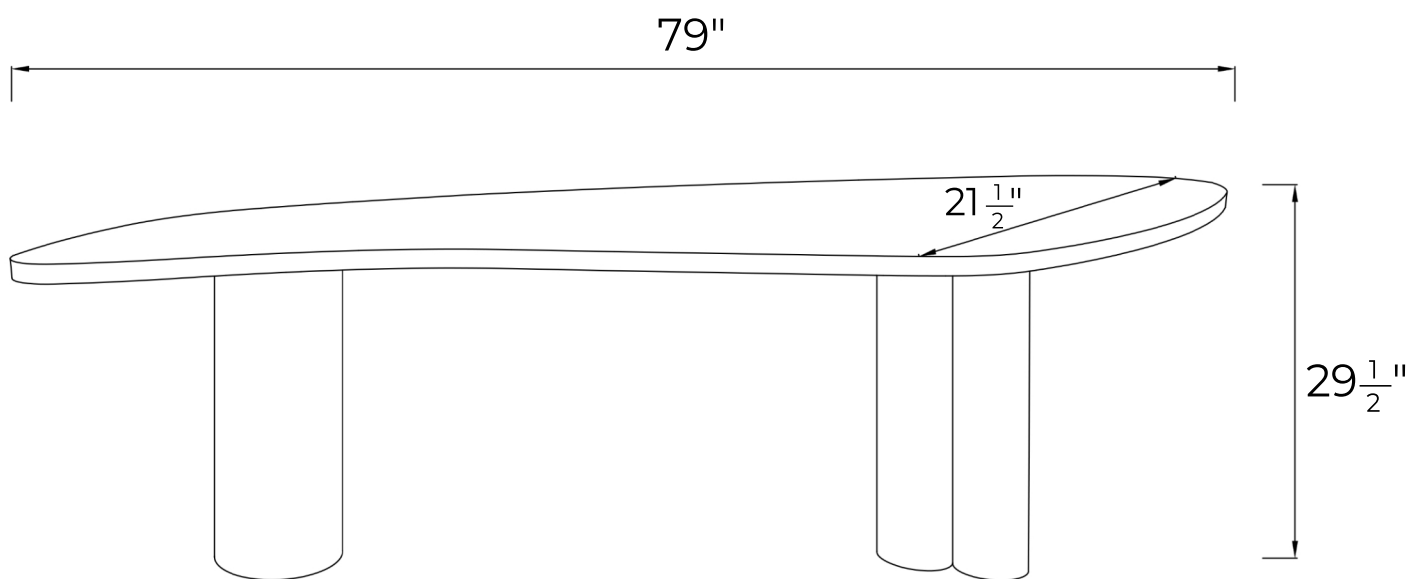

ORGANICA CONSOLE WOOD TOP 71"

TECHNICAL SHEET

DIMENSIONS

OVERALL LENGTH - 71"

OVERALL WIDTH - $21\frac{1}{2}$ "

OVERALL HEIGHT - $29\frac{1}{2}$ "

Atriani

www.atriani.com

ORGANICA CONSOLE WOOD TOP 79"

TECHNICAL SHEET

DIMENSIONS

OVERALL LENGTH - 79"

OVERALL WIDTH - $21\frac{1}{2}$ "

OVERALL HEIGHT - $29\frac{1}{2}$ "

Atrian

ORGANICA CONSOLE 86 $\frac{1}{2}$ "

TECHNICAL SHEET

DIMENSIONS

OVERALL LENGTH - 86 $\frac{1}{2}$ "

OVERALL WIDTH - 21 $\frac{1}{2}$ "

OVERALL HEIGHT - 29 $\frac{1}{2}$ "

Atrian