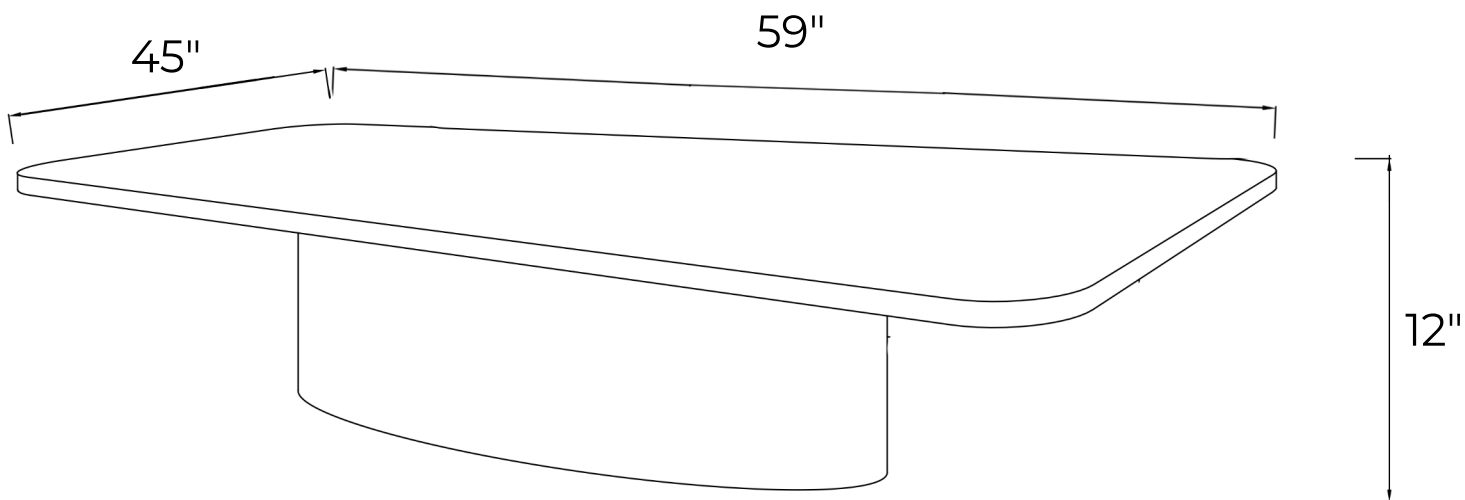

# ORGANICA COFFEETABLE 59"

TECHNICAL SHEET

## DIMENSIONS

OVERALL LENGTH - 59"

OVERALL WIDTH - 45"

OVERALL HEIGHT - 12"

# ORGANICA COFFEE TABLE 71"

TECHNICAL SHEET

## DIMENSIONS

OVERALL LENGTH - 71"

OVERALL WIDTH - 51"

OVERALL HEIGHT - 10"