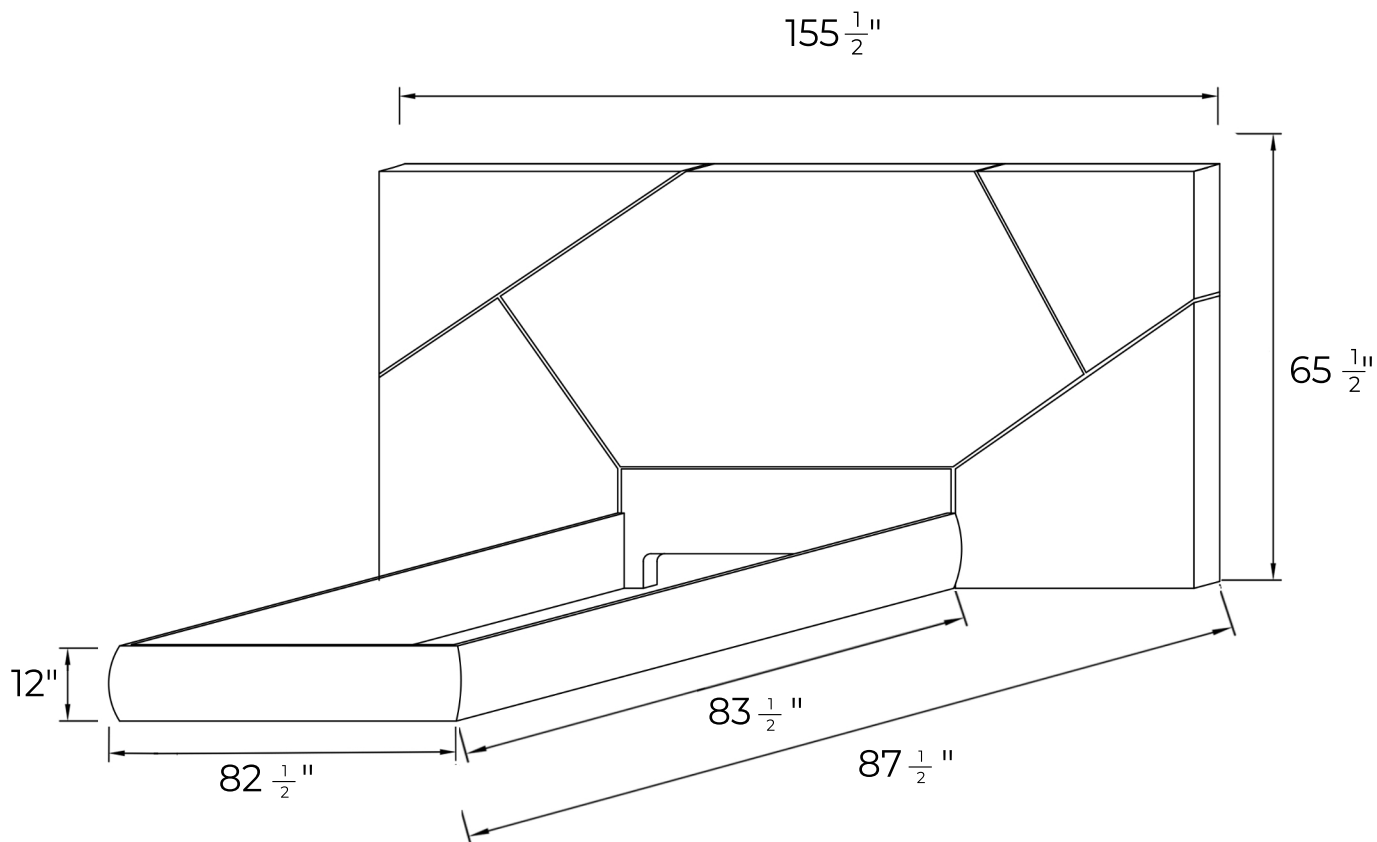

OCTRI BED QUEEN

TECHNICAL SHEET

DIMENSIONS

OVERALL HEADBOARD WIDTH- 130"

OVERALL BEDSTEAD WIDTH- 67"

OVERALL LENGTH - $87\frac{1}{2}$ "

OVERALL HEADBOARD HEIGHT - $65\frac{1}{2}$ "

OVERALL BEDSTEAD HEIGHT - 12"

Atriani

OCTRI BED KING

TECHNICAL SHEET

DIMENSIONS

OVERALL HEADBOARD WIDTH- $155 \frac{1}{2}$ "

OVERALL BEDSTEAD WIDTH- $82 \frac{1}{2}$ "

OVERALL LENGTH - $87 \frac{1}{2}$ "

OVERALL HEADBOARD HEIGHT - $65 \frac{1}{2}$ "

OVERALL BEDSTEAD HEIGHT - 12"

Atriani