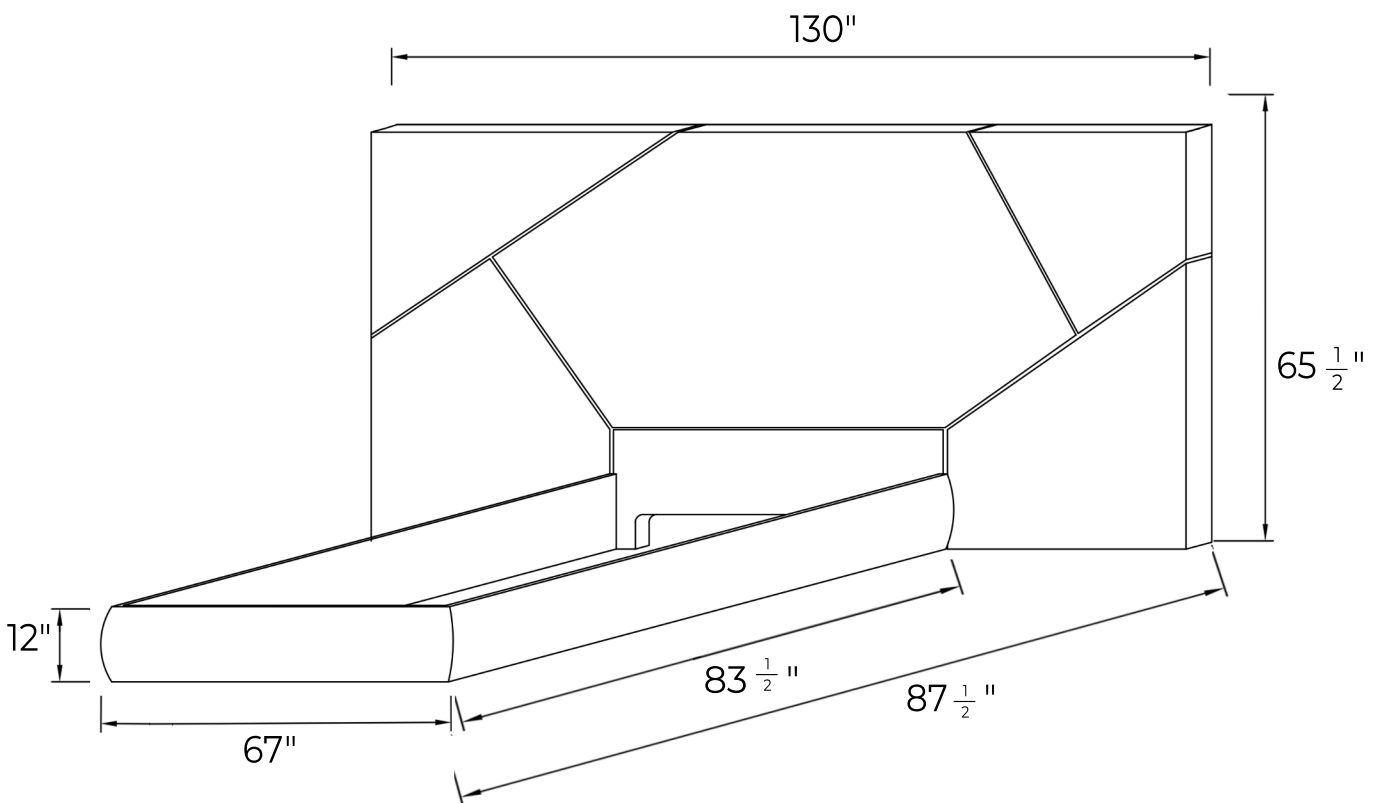

OCTRI BED QUEEN

TECHNICAL SHEET

DIMENSIONS

OVERALL HEADBOARD WIDTH- 130"

OVERALL BEDSTEAD WIDTH- 67"

OVERALL LENGTH - $87\frac{1}{2}$ "

OVERALL HEADBOARD HEIGHT - $65\frac{1}{2}$ "

OVERALL BEDSTEAD HEIGHT - 12"

Atriani

OCTRI BED KING

TECHNICAL SHEET

DIMENSIONS

OVERALL HEADBOARD WIDTH- $155 \frac{1}{2}$ "

OVERALL BEDSTEAD WIDTH- $82 \frac{1}{2}$ "

OVERALL LENGTH - $87 \frac{1}{2}$ "

OVERALL HEADBOARD HEIGHT - $65 \frac{1}{2}$ "

OVERALL BEDSTEAD HEIGHT - 12"

Atriani