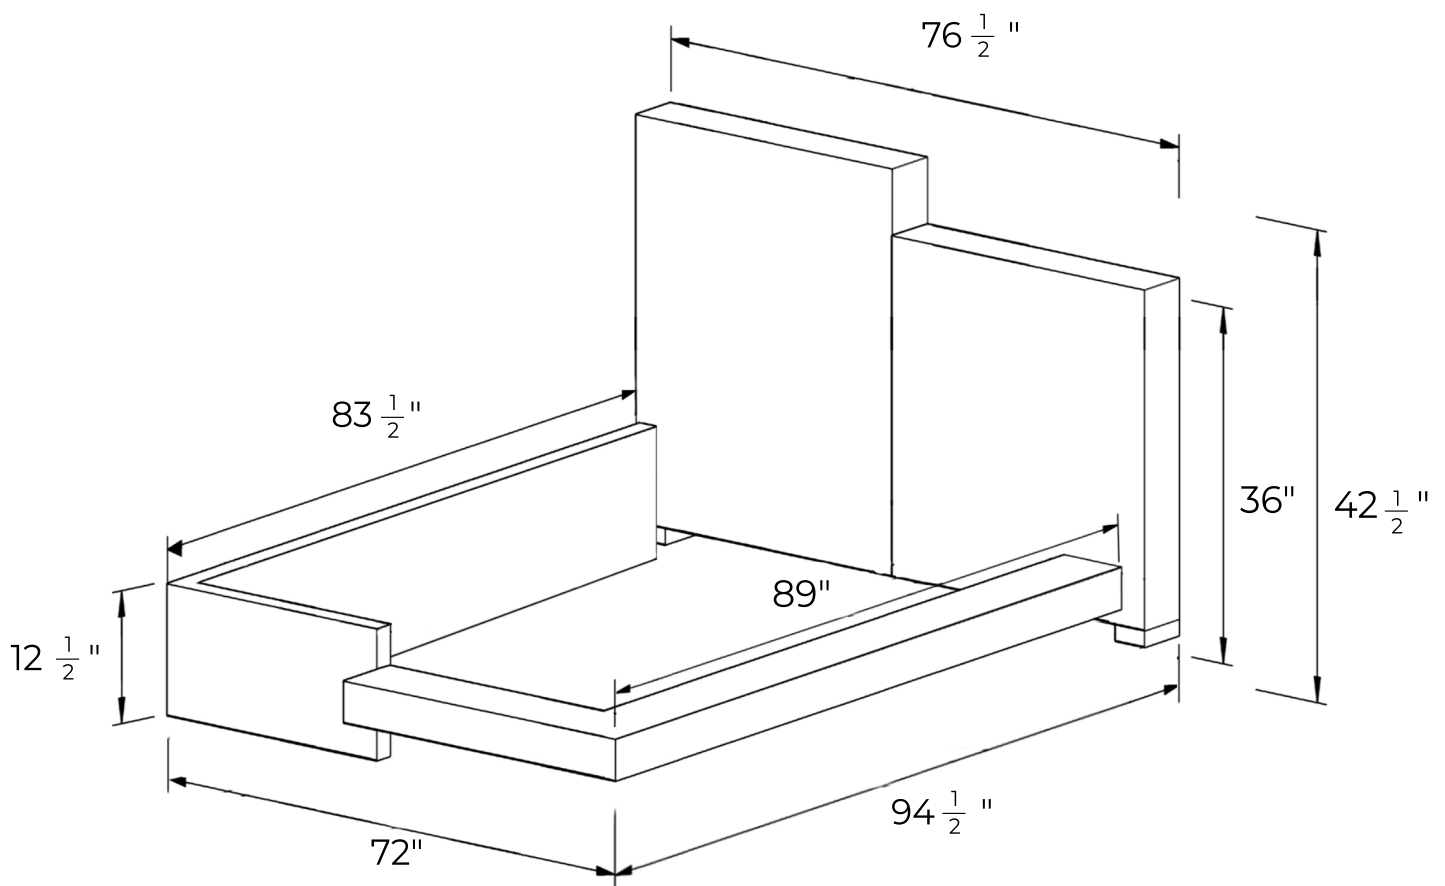

### DIMENSIONS

OVERALL HEADBOARD LENGTH -  $76\frac{1}{2}$ "

OVERALL BEDSTEAD WIDTH- 72"

OVERALL LENGTH -  $94\frac{1}{2}$ "

OVERALL HEADBOARD HEIGHT -  $42\frac{1}{2}$ "

OVERALL BEDSTEAD HEIGHT -  $12\frac{1}{2}$ "

### DIMENSIONS

OVERALL HEADBOARD WIDTH-  $92 \frac{1}{2}$ "

OVERALL BEDSTEAD WIDTH-  $88 \frac{1}{2}$ "

OVERALL LENGTH -  $94 \frac{1}{2}$ "

OVERALL HEADBOARD HEIGHT -  $42 \frac{1}{2}$ "

OVERALL BEDSTEAD HEIGHT -  $12 \frac{1}{2}$ "