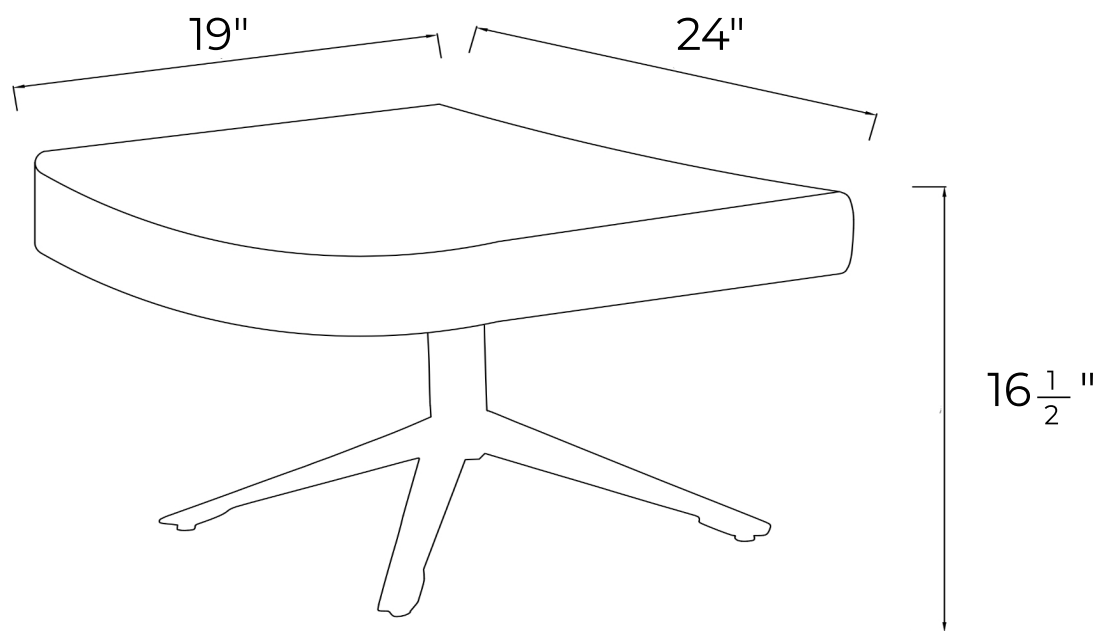

ANJO FOOT BENCH

TECHNICAL SHEET

DIMENSIONS

OVERALL LENGTH - 24"

OVERALL WIDTH - 19"

OVERALL HEIGHT - 16 $\frac{1}{2}$ "

ANJO CHAIR

TECHNICAL SHEET

DIMENSIONS

OVERALL LENGTH - 31"

OVERALL WIDTH - 35"

OVERALL HEIGHT - 48 $\frac{1}{2}$ "

SEAT HEIGHT - 17"

SEAT DEPTH - 21"