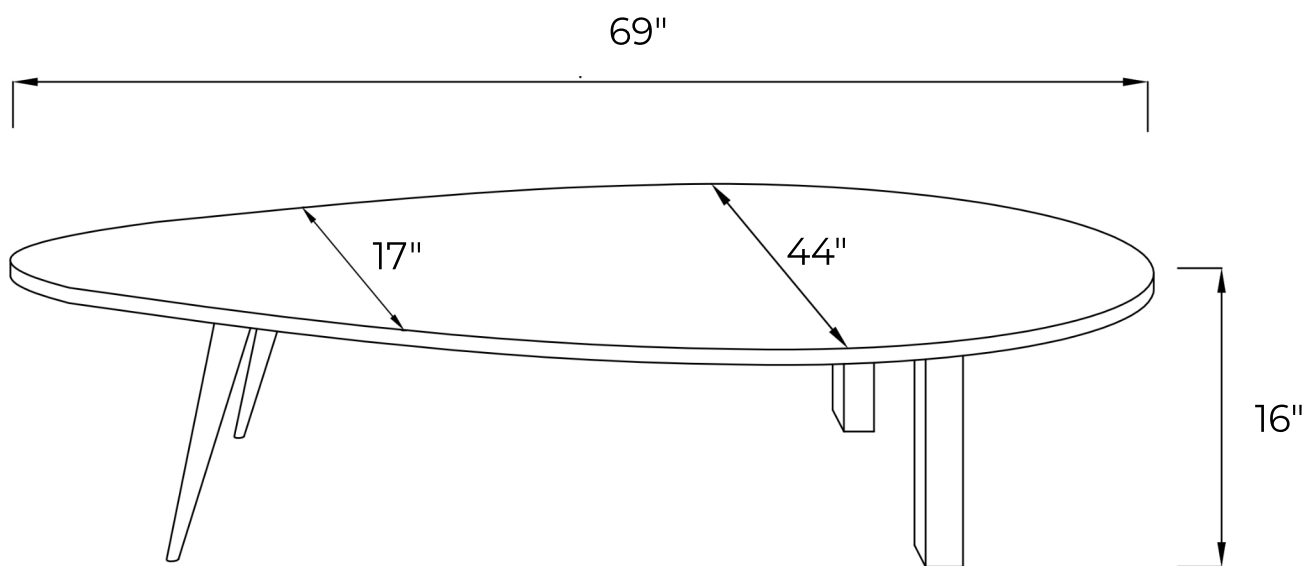

VETRO COFFEE TABLE

TECHNICAL SHEET

DIMENSIONS

OVERALL LENGTH - 69"

OVERALL WIDTH - 44"

OVERALL HEIGHT - 16"

Atrian

www.atriani.com