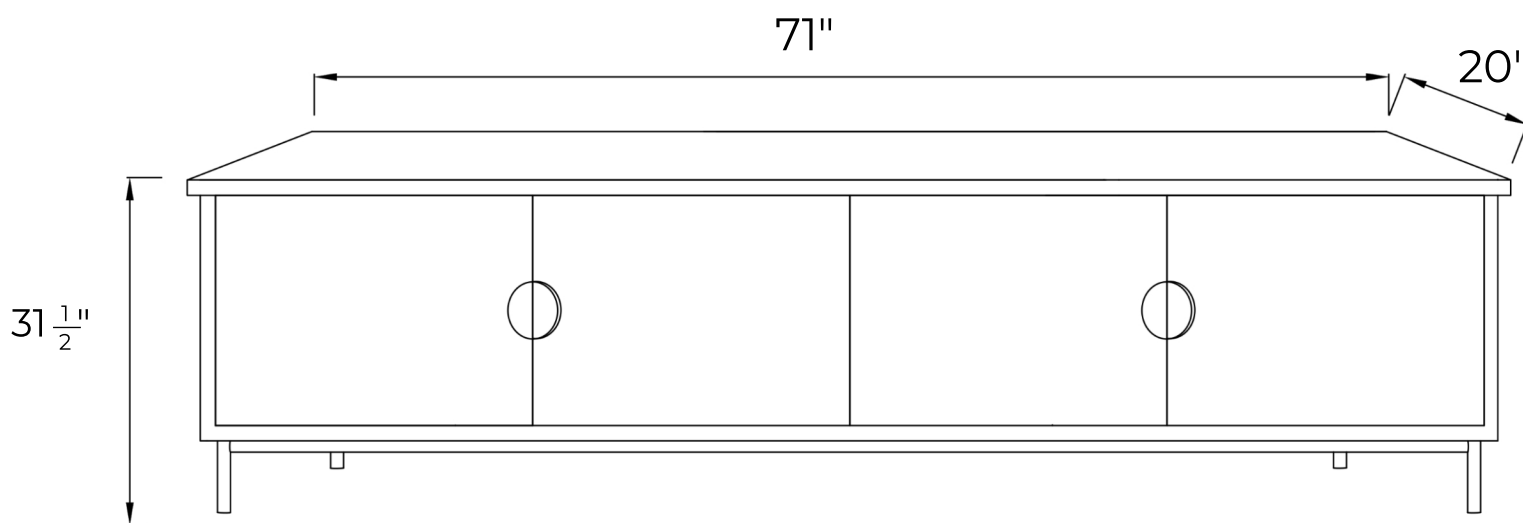

REGALE SIDEBOARD

TECHNICAL SHEET

DIMENSIONS

OVERALL LENGTH - $43\frac{1}{2}$ "

OVERALL WIDTH - 20"

OVERALL HEIGHT - $31\frac{1}{2}$ "

REGALE SIDEBOARD

TECHNICAL SHEET

DIMENSIONS

OVERALL LENGTH - 71"

OVERALL WIDTH - 20"

OVERALL HEIGHT - 31 $\frac{1}{2}$ "

Atrian

www.atriani.com