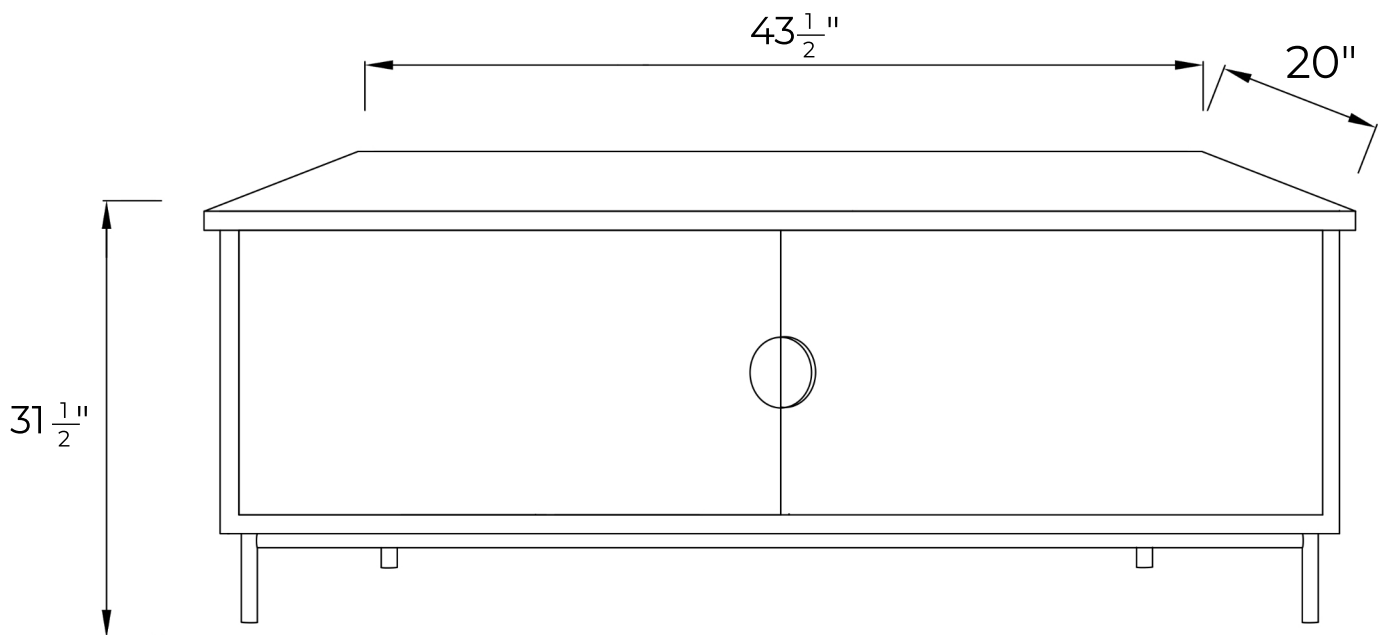

REGALE SIDEBOARD

TECHNICAL SHEET

DIMENSIONS

OVERALL LENGTH - $43\frac{1}{2}$ "

OVERALL WIDTH - 20"

OVERALL HEIGHT - $31\frac{1}{2}$ "

REGALE SIDEBOARD

TECHNICAL SHEET

DIMENSIONS

OVERALL LENGTH - 71"

OVERALL WIDTH - 20"

OVERALL HEIGHT - 31 $\frac{1}{2}$ "

Atrian

www.atriani.com