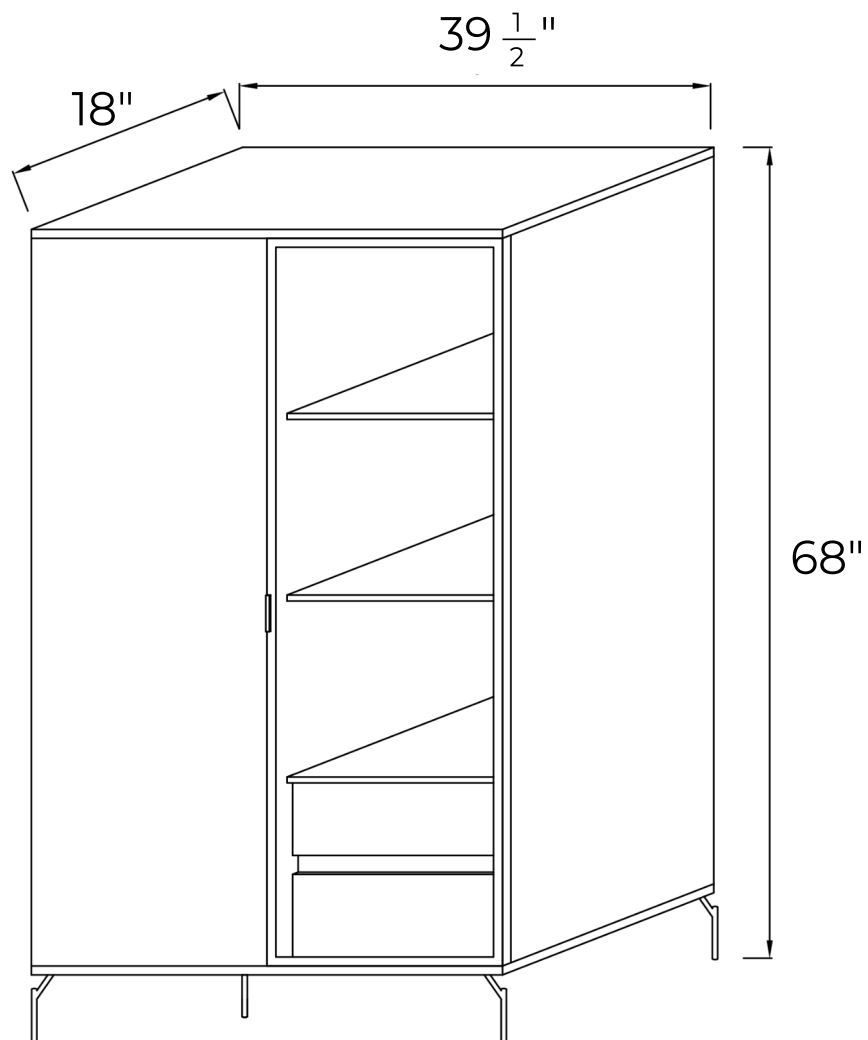

QUADRO CABINET - GLASS DOOR

TECHNICAL SHEET

DIMENSIONS

OVERALL LENGTH - $39 \frac{1}{2}$ "

OVERALL WIDTH - 18"

OVERALL HEIGHT - 68"

Atrian

www.atriani.com