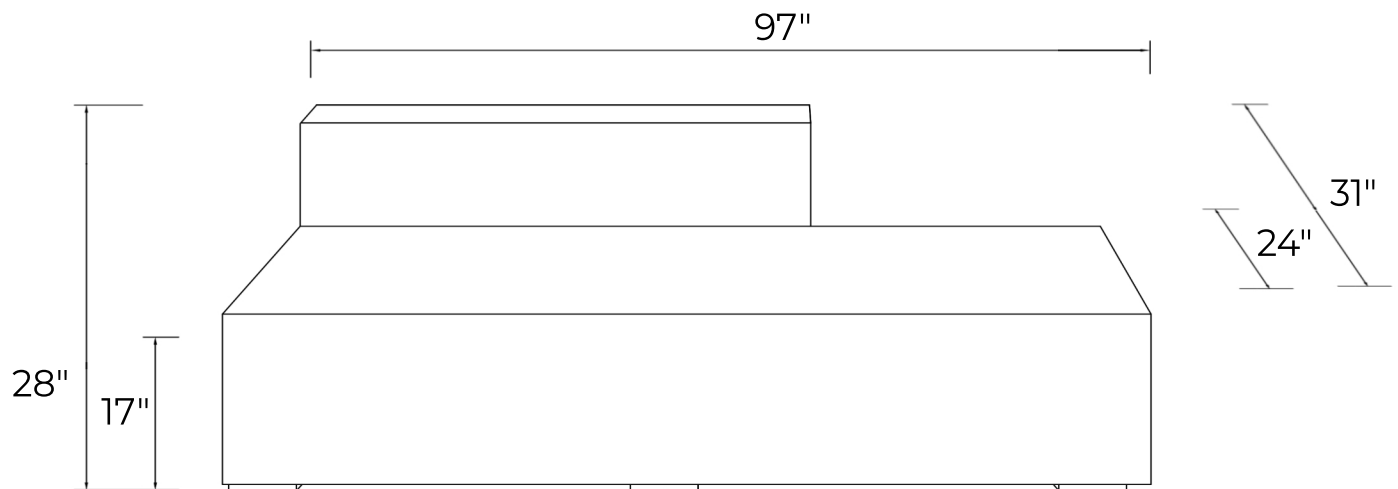

## DIMENSIONS

OVERALL LENGTH - 97"

OVERALL WIDTH - 31"

OVERALL HEIGHT - 28"

SEAT DEPTH - 24"

SEAT HEIGHT - 17"

*Atriani*

# MINIMALO TABLE TRAY

TECHNICAL SHEET

## DIMENSIONS

OVERALL LENGTH -  $26\frac{1}{2}$ "

OVERALL WIDTH -  $14\frac{1}{2}$ "

OVERALL HEIGHT -  $18\frac{1}{2}$ "