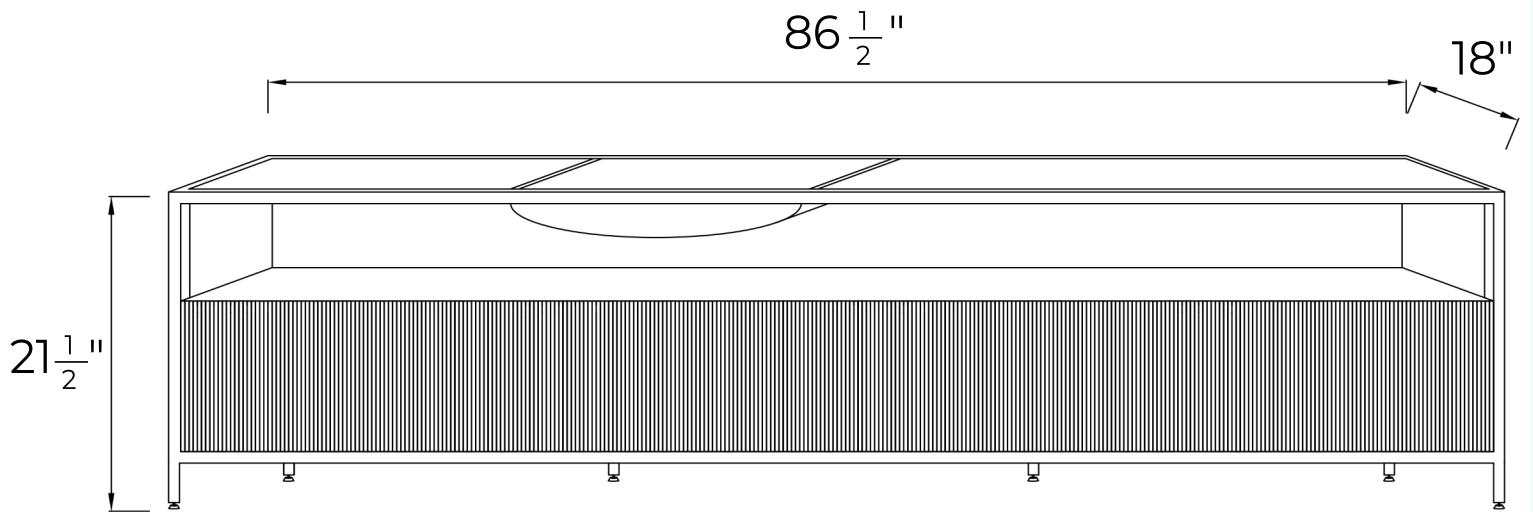

LUSSO MEDIA CONSOLE

TECHNICAL SHEET

DIMENSIONS

OVERALL LENGTH - $86\frac{1}{2}$ "

OVERALL WIDTH - 18"

OVERALL HEIGHT - $21\frac{1}{2}$ "

Atriani

www.atriani.com