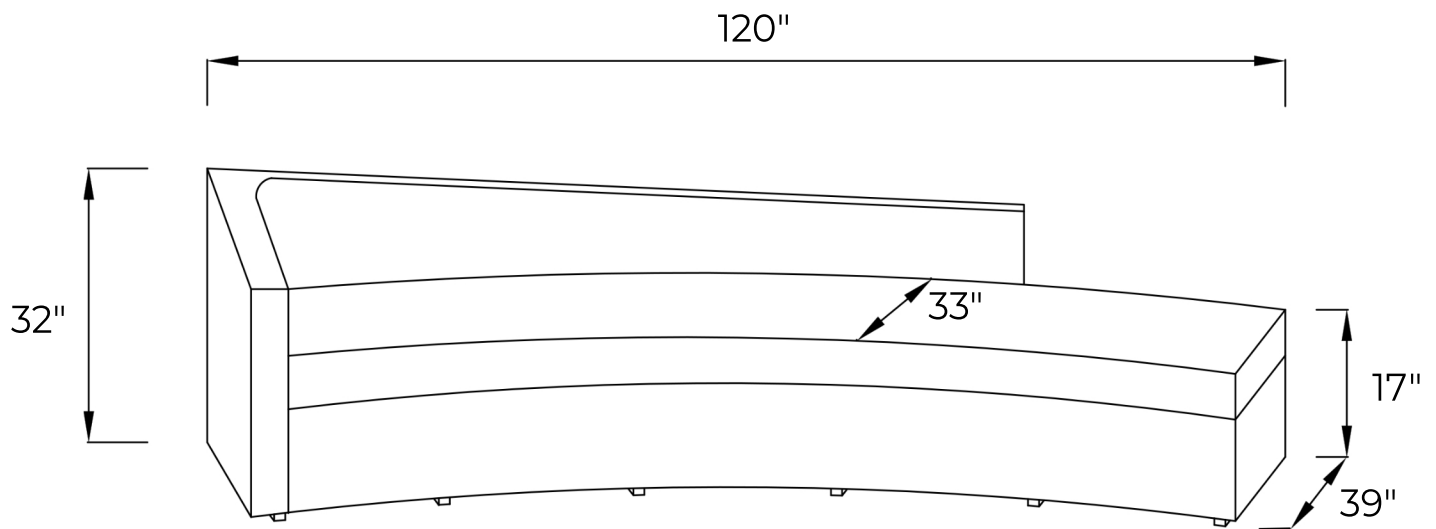

## DIMENSIONS

OVERALL LENGTH - 120"

OVERALL WIDTH - 39"

OVERALL HEIGHT - 32"

SEAT DEPTH - 33"

SEAT HEIGHT - 17"

*Atrian*

[www.atriani.com](http://www.atriani.com)

## DIMENSIONS

OVERALL LENGTH - 120"

OVERALL WIDTH - 39"

OVERALL HEIGHT - 32"

SEAT DEPTH- 33"

SEAT HEIGHT - 17"