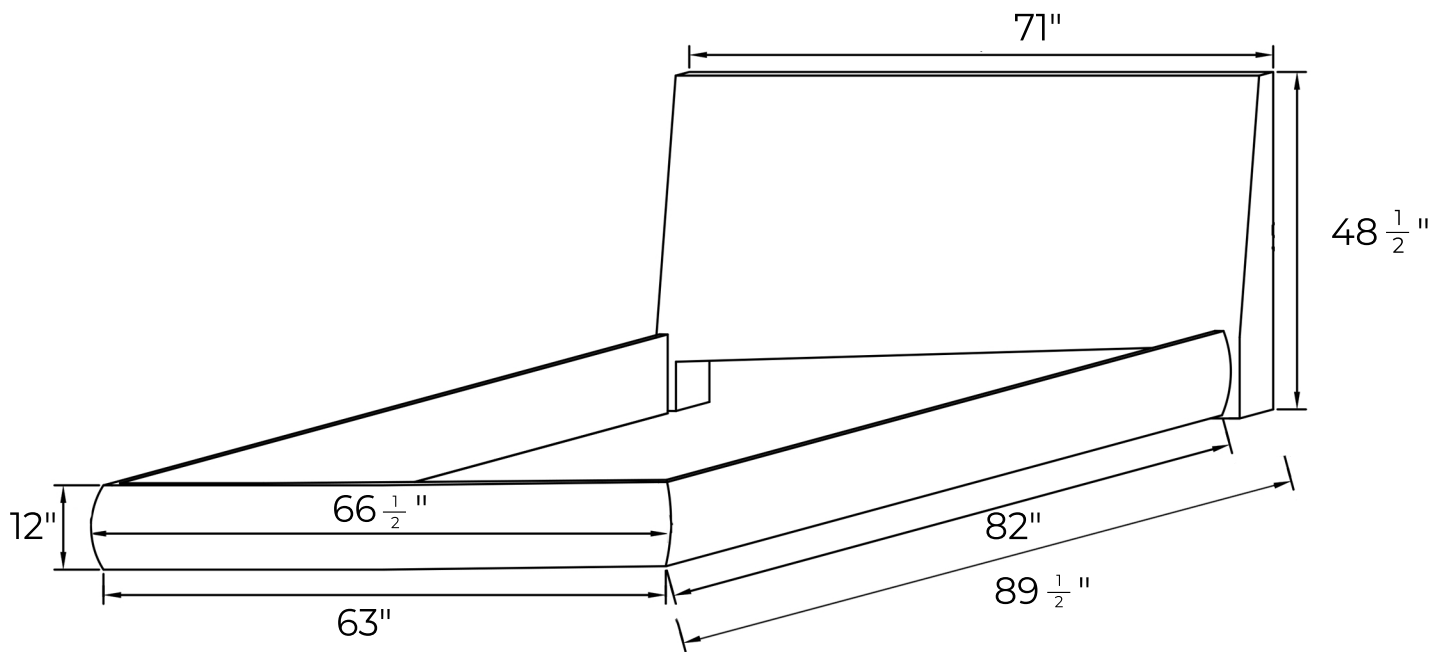

# LINEA BED QUEEN

TECHNICAL SHEET

## DIMENSIONS

OVERALL HEADBOARD WIDTH - 71"

OVERALL BEDSTEAD WIDTH -  $66\frac{1}{2}$ "

OVERALL LENGTH -  $89\frac{1}{2}$ "

OVERALL HEADBOARD HEIGHT -  $48\frac{1}{2}$ "

OVERALL BEDSTEAD HEIGHT - 12"

*Atriani*

# LINEA BED KING

TECHNICAL SHEET

## DIMENSIONS

OVERALL HEADBOARD WIDTH-  $87\frac{1}{2}$ "

OVERALL BEDSTEAD WIDTH-  $82\frac{1}{2}$ "

OVERALL LENGHT-  $89\frac{1}{2}$ "

OVERALL HEADBOARD HEIGHT -  $48\frac{1}{2}$ "

OVERALL BEDSTEAD HEIGHT - 12"