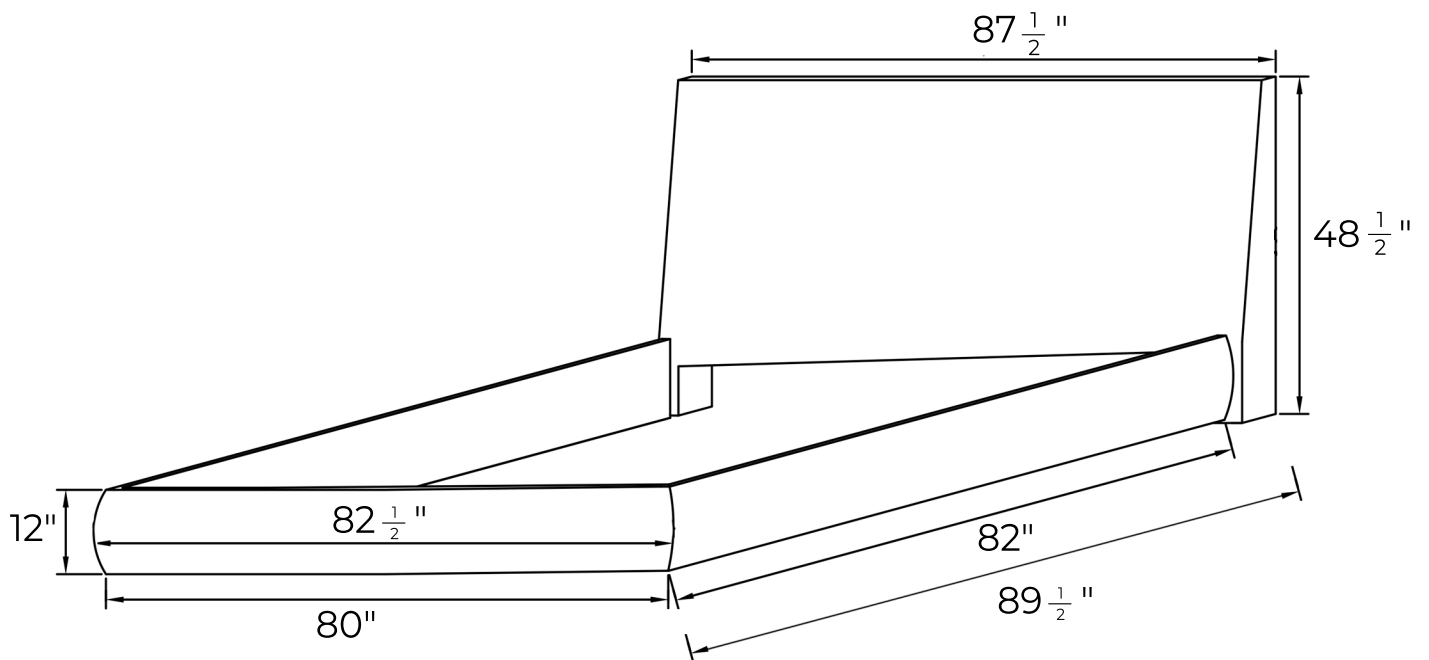

## DIMENSIONS

OVERALL HEADBOARD WIDTH - 71"

OVERALL BEDSTEAD WIDTH -  $66\frac{1}{2}$ "

OVERALL LENGTH -  $89\frac{1}{2}$ "

OVERALL HEADBOARD HEIGHT -  $48\frac{1}{2}$ "

OVERALL BEDSTEAD HEIGHT - 12"

*Atriani*

## DIMENSIONS

OVERALL HEADBOARD WIDTH-  $87\frac{1}{2}$ "

OVERALL BEDSTEAD WIDTH-  $82\frac{1}{2}$ "

OVERALL LENGHT-  $89\frac{1}{2}$ "

OVERALL HEADBOARD HEIGHT -  $48\frac{1}{2}$ "

OVERALL BEDSTEAD HEIGHT - 12"