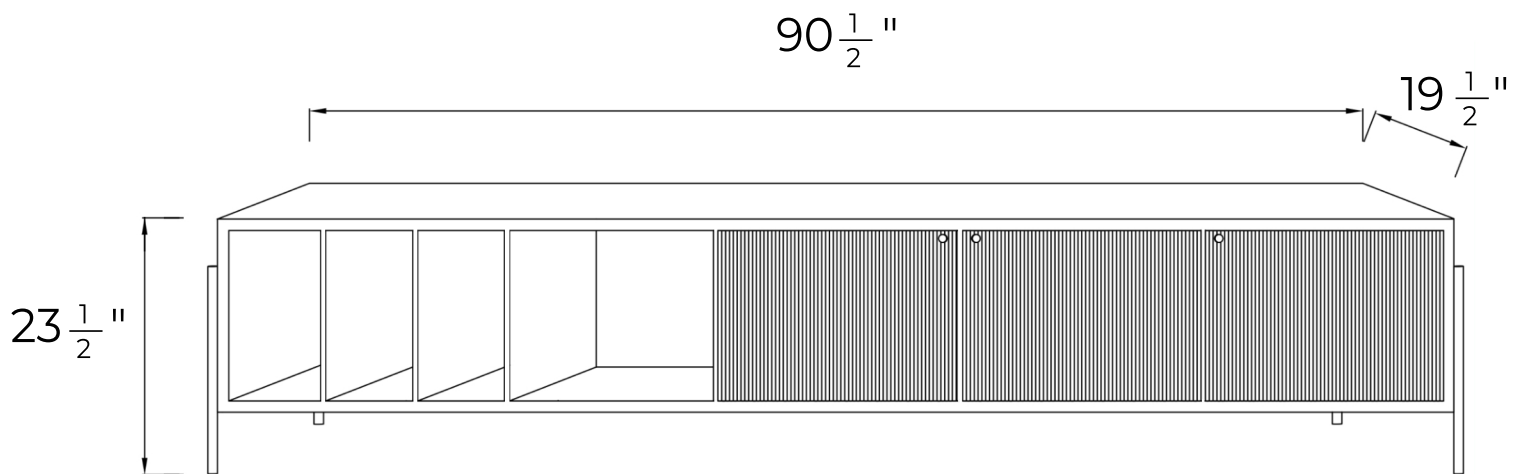

ELEGANTE SOLID SIDEBOARD

TECHNICAL SHEET

DIMENSIONS

OVERALL LENGTH - $90\frac{1}{2}$ "

OVERALL WIDTH - $19\frac{1}{2}$ "

OVERALL HEIGHT - $23\frac{1}{2}$ "

Atriani

www.atriani.com