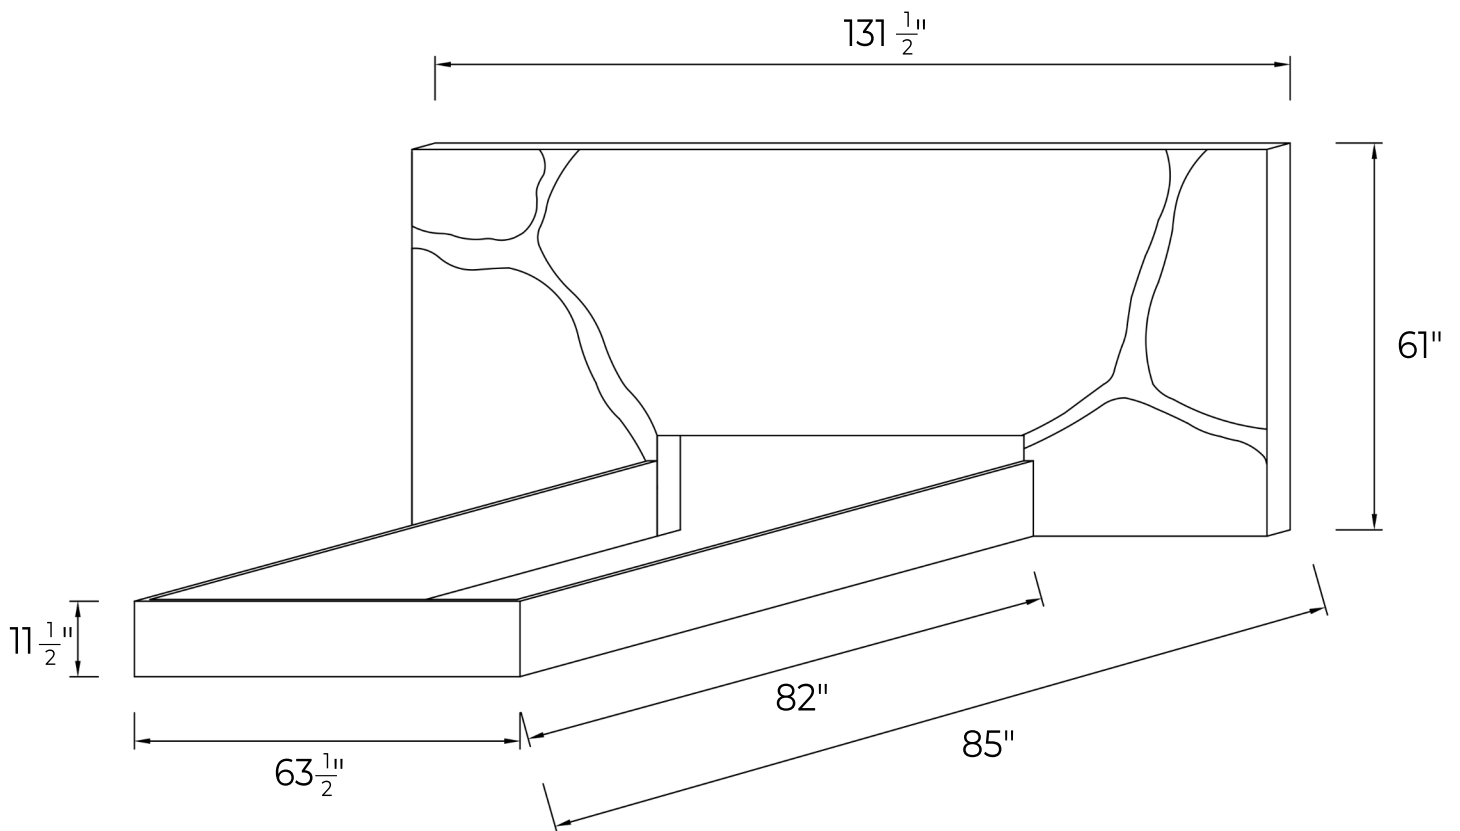

## DIMENSIONS

OVERALL HEADBOARD LENGTH -  $131\frac{1}{2}$ "

OVERALL BEDSTEAD WIDTH-  $63\frac{1}{2}$ "

OVERALL LENGTH - 85"

OVERALL HEADBOARD HEIGHT - 61"

OVERALL BEDSTEAD HEIGHT -  $11\frac{1}{2}$ "

*Atriani*

## DIMENSIONS

OVERALL HEADBOARD LENGTH -  $147\frac{1}{2}$ "

OVERALL BEDSTEAD WIDTH -  $79\frac{1}{2}$ "

OVERALL LENGTH - 85"

OVERALL HEADBOARD HEIGHT - 61"

OVERALL BEDSTEAD HEIGHT -  $11\frac{1}{2}$ "

*Atriani*