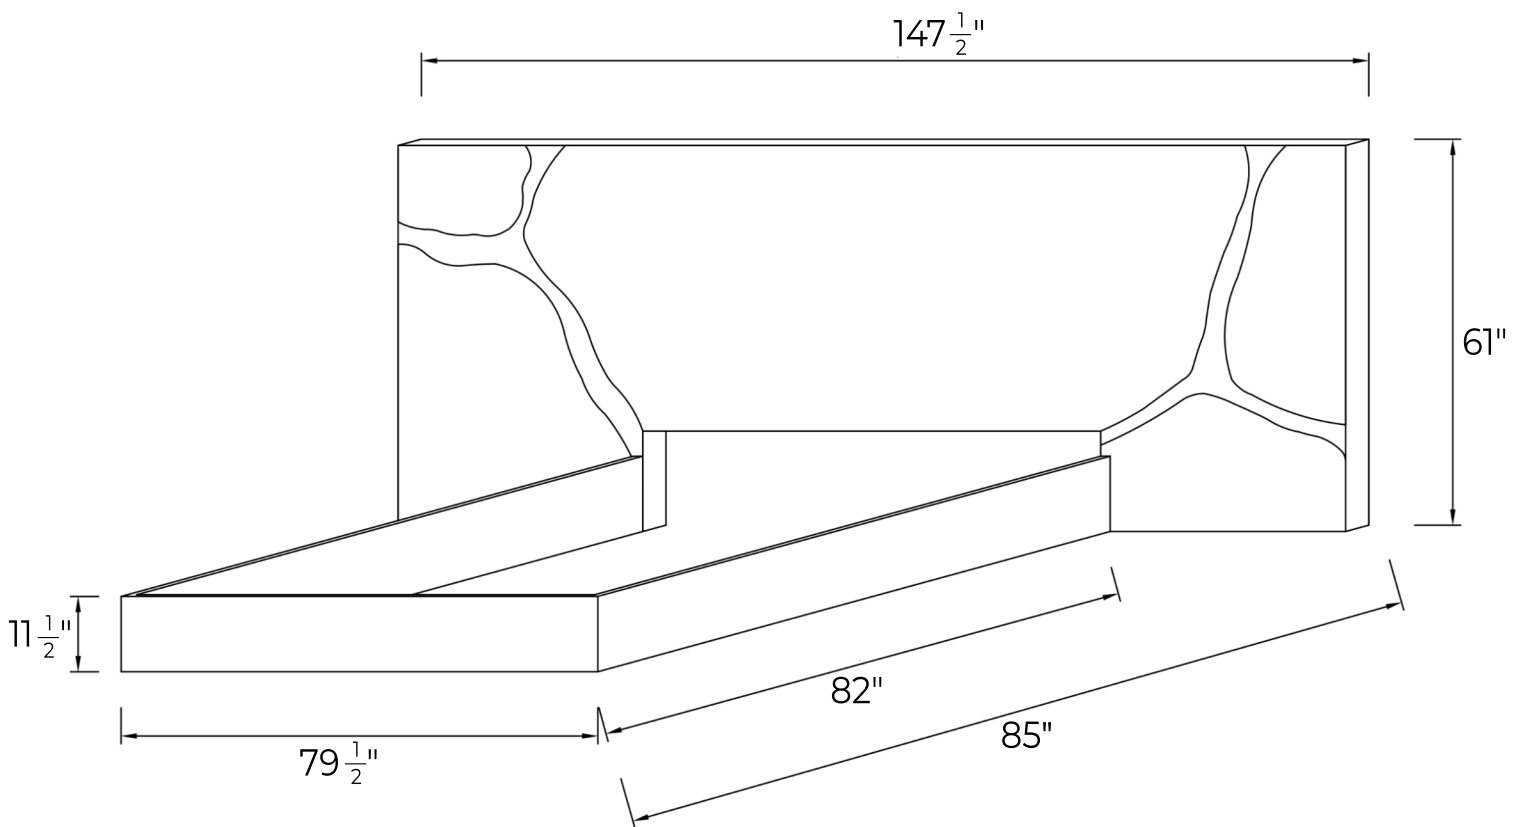

## DIMENSIONS

OVERALL HEADBOARD LENGTH -  $131\frac{1}{2}$ "

OVERALL BEDSTEAD WIDTH-  $63\frac{1}{2}$ "

OVERALL LENGTH - 85"

OVERALL HEADBOARD HEIGHT - 61"

OVERALL BEDSTEAD HEIGHT -  $11\frac{1}{2}$ "

*Atriani*

## DIMENSIONS

OVERALL HEADBOARD LENGTH -  $147\frac{1}{2}$ "

OVERALL BEDSTEAD WIDTH -  $79\frac{1}{2}$ "

OVERALL LENGTH - 85"

OVERALL HEADBOARD HEIGHT - 61"

OVERALL BEDSTEAD HEIGHT -  $11\frac{1}{2}$ "

*Atriani*